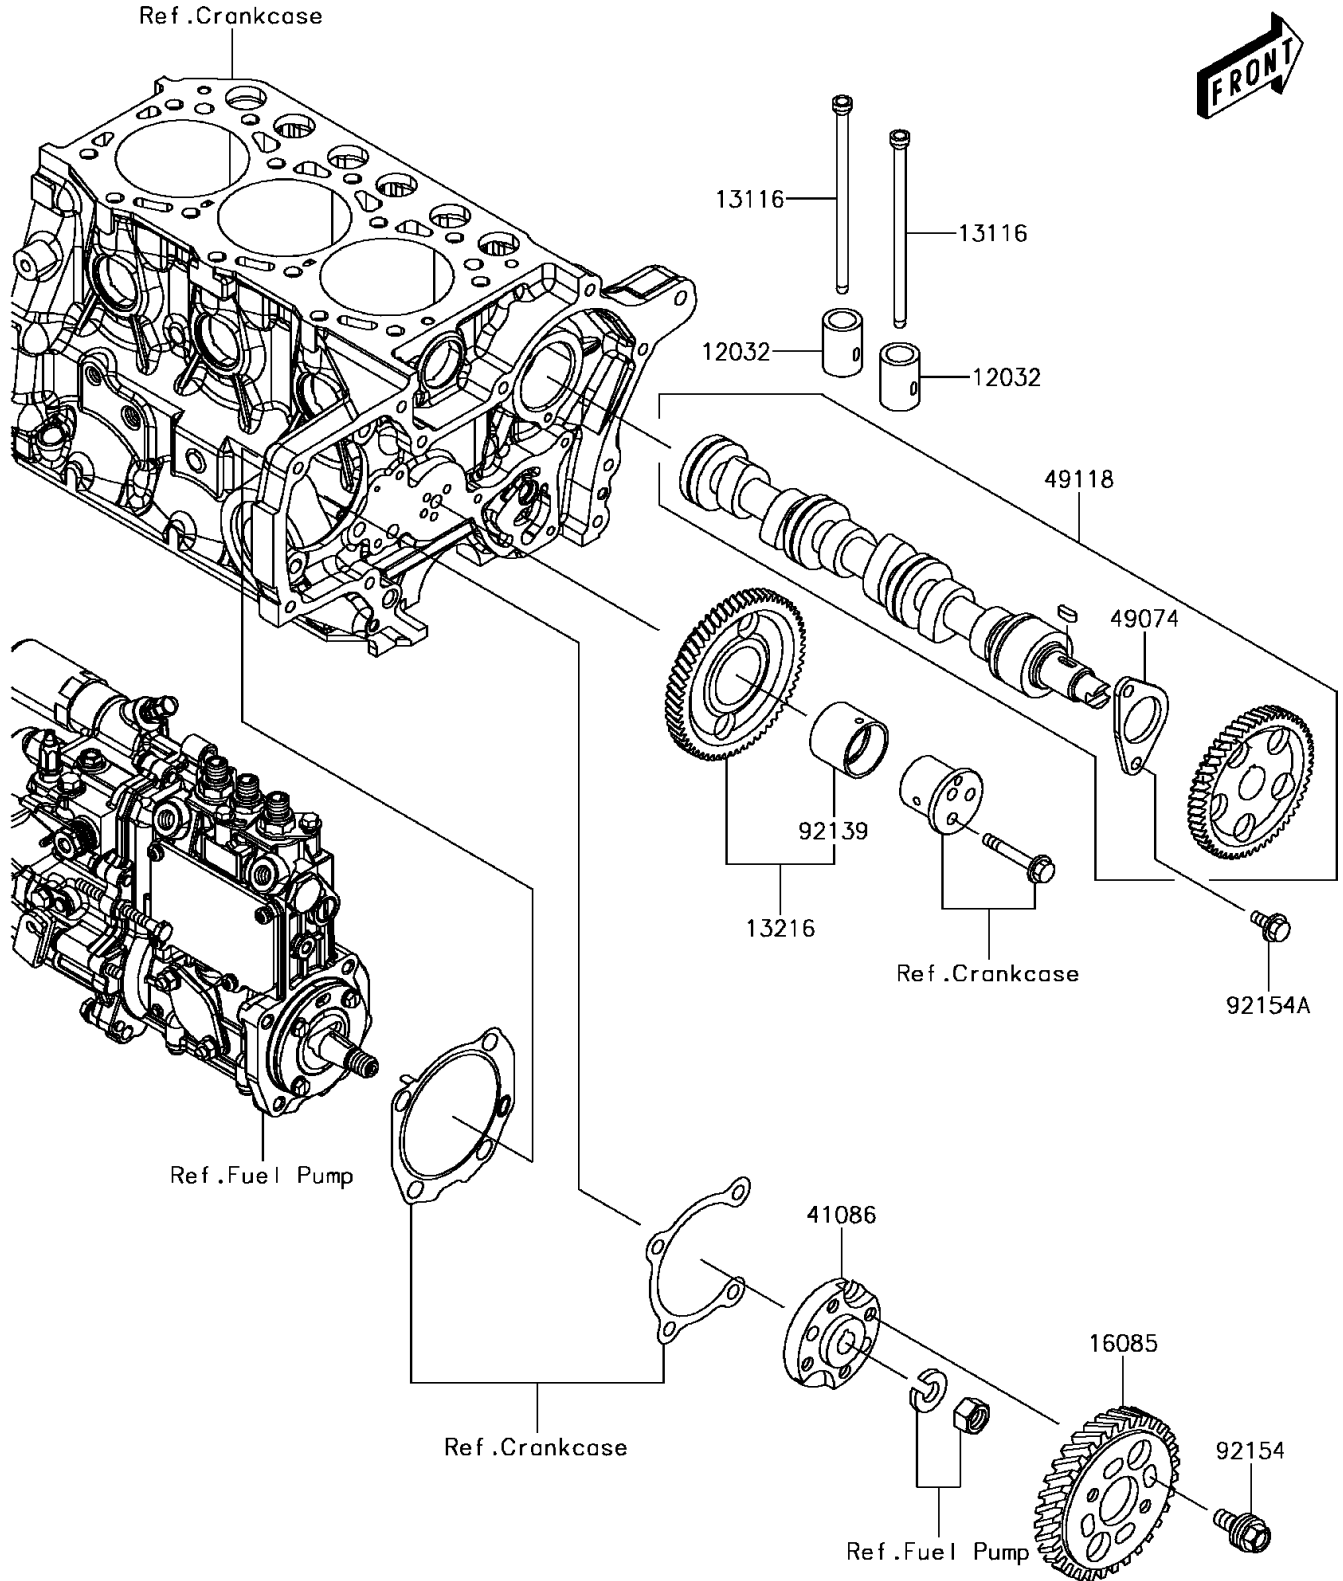

2017 MULE PRO-DXT™ EPS LE DIESEL PARTS DIAGRAM

Valve(s)/Camshaft(s)

E1211

2017 MULE PRO-DXT™ EPS LE DIESEL PARTS LIST

Valve(s)/Camshaft(s)

ITEM NAME	PART NUMBER	QUANTITY
TAPPET (Ref # 12032)	12032-0021	6
ROD-PUSH (Ref # 13116)	13116-0726	6
GEAR-COMP,IDLE (Ref # 13216)	13216-0889	1
GEAR,PUMP (Ref # 16085)	16085-0648	1
FLANGE (Ref # 41086)	41086-0723	1
PLATE-THRUST (Ref # 49074)	49074-0004	1
CAMSHAFT-COMP (Ref # 49118)	49118-0864	1
BUSHING,IDLE GEAR (Ref # 92139)	92139-0863	1
BOLT (Ref # 92154)	92154-1996	4
BOLT,FLANGED,6X12 (Ref # 92154A)	92154-1998	2