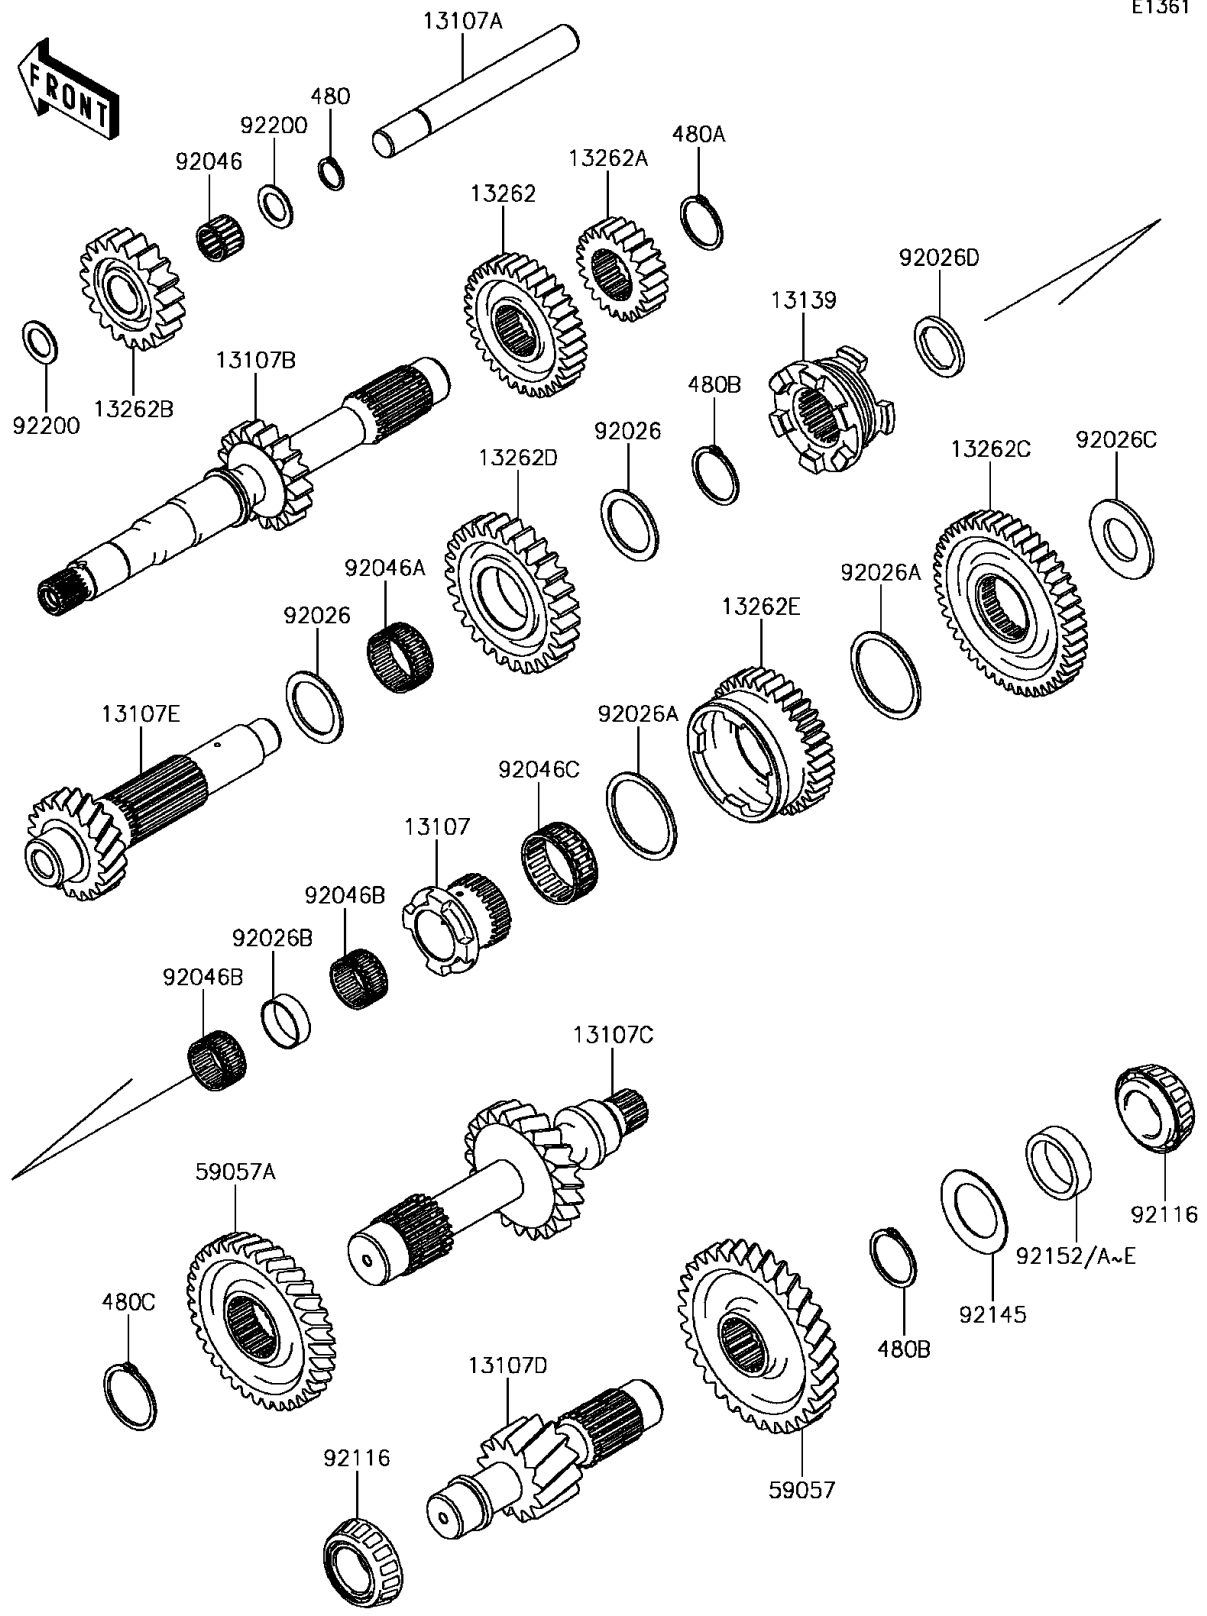

2017 MULE PRO-DXT™ EPS LE DIESEL PARTS DIAGRAM

Transmission

E1361

2017 MULE PRO-DXT™ EPS LE DIESEL PARTS LIST

Transmission

ITEM NAME	PART NUMBER	QUANTITY
SHAFT (Ref # 13107)	13107-0779	1
SHAFT,IDLE REV (Ref # 13107A)	13107-0780	1
SHAFT,INPUT,17T (Ref # 13107B)	13107-0782	1
SHAFT,3RD,21T (Ref # 13107C)	13107-0784	1
SHAFT,4TH,13T (Ref # 13107D)	13107-0785	1
SHAFT,COUNTER,19T (Ref # 13107E)	13107-0829	1
SHIFTER (Ref # 13139)	13139-0022	1
GEAR,INPUT HI,33T (Ref # 13262)	13262-1085	1
GEAR,INPUT LOW,22T (Ref # 13262A)	13262-1086	1
GEAR,IDLE REV,19T (Ref # 13262B)	13262-1087	1
GEAR,COUNTER LOW,45T (Ref # 13262C)	13262-1088	1
GEAR,COUNTER REV,27T (Ref # 13262D)	13262-1089	1
GEAR,COUNTER HI,34T (Ref # 13262E)	13262-1090	1
CIRCLIP-TYPE-C,18MM (Ref # 480)	480J1800	1
CIRCLIP-TYPE-C,32MM (Ref # 480A)	480J3200	1
CIRCLIP (Ref # 480B)	480J3500	2
CIRCLIP (Ref # 480C)	480J4000	1
GEAR-HELICAL,31T (Ref # 59057)	59057-0013	1
GEAR-HELICAL,3RD,36T (Ref # 59057A)	59057-0022	1
SPACER,35.2X47X2 (Ref # 92026)	92026-0765	2
SPACER,49.2X58X2 (Ref # 92026A)	92026-0766	2
SPACER,29.4X31.8X10 (Ref # 92026B)	92026-0767	1
SPACER (Ref # 92026C)	92026-0768	1
SPACER,28.2X39X3.6 (Ref # 92026D)	92026-0795	1
BEARING-NEEDLE,FMJ-182417 (Ref # 92046)	92046-0040	1
BEARING-NEEDLE,35X40X17 (Ref # 92046A)	92046-0611	1
BEARING-NEEDLE,KT283317C3 (Ref # 92046B)	92046-0621	2
BEARING-NEEDLE,HIGH GEAR (Ref # 92046C)	92046-1276	1
BEARING-ROLLER (Ref # 92116)	92116-0007	2

2017 MULE PRO-DXT™ EPS LE DIESEL PARTS LIST

Transmission

ITEM NAME	PART NUMBER	QUANTITY
SPRING (Ref # 92145)	92145-1575	1
COLLAR,L=12.1 (Ref # 92152)	92152-1815	AR
COLLAR,L=12.3 (Ref # 92152A)	92152-1816	AR
COLLAR,L=12.5 (Ref # 92152B)	92152-1817	AR
COLLAR,L=12.7 (Ref # 92152C)	92152-1818	AR
COLLAR,L=12.9 (Ref # 92152D)	92152-1819	AR
COLLAR,L=13.1 (Ref # 92152E)	92152-1820	AR
WASHER,18.2X28X1.5 (Ref # 92200)	92200-0716	2