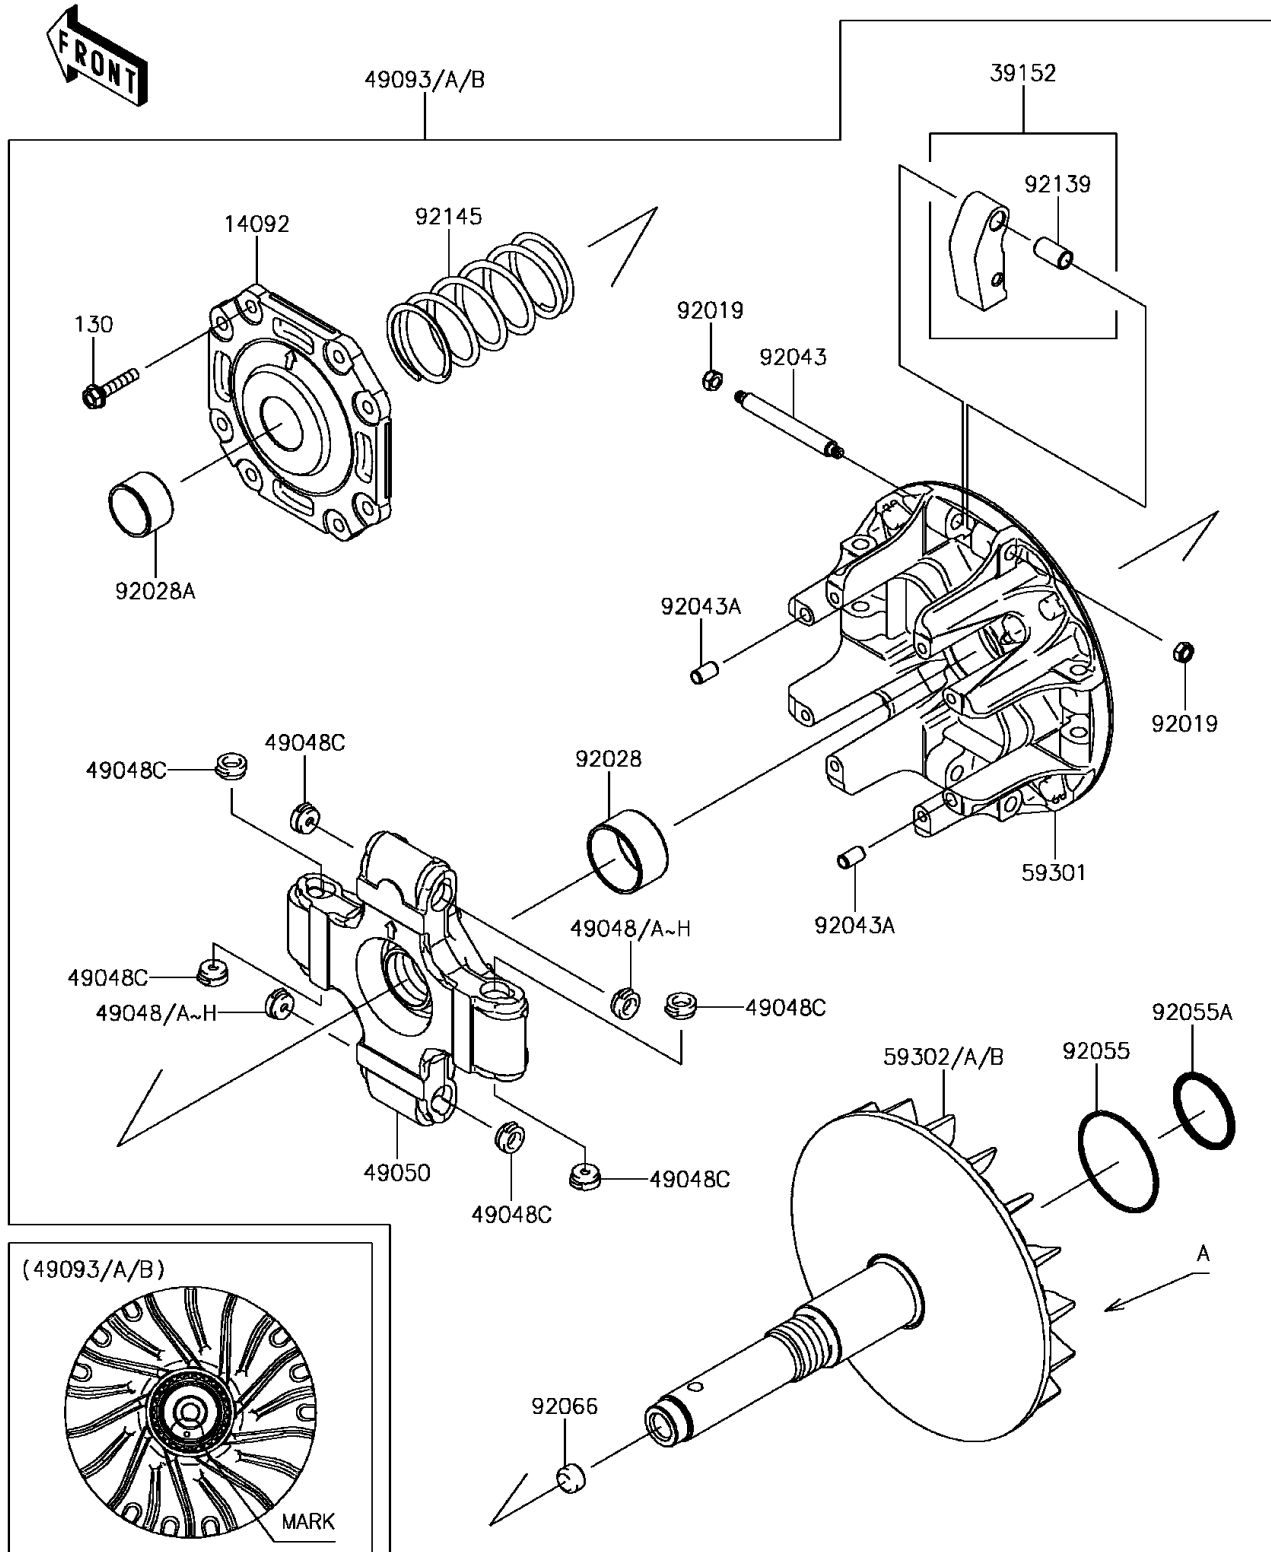

2017 MULE PRO-DXT™ EPS LE DIESEL PARTS DIAGRAM

Drive Converter

E1391

2017 MULE PRO-DXT™ EPS LE DIESEL PARTS LIST

Drive Converter

ITEM NAME	PART NUMBER	QUANTITY
BOLT-FLANGED,6X30 (Ref # 130)	130CA0630	8
COVER (Ref # 14092)	14092-1201	1
WEIGHT-RAMP (Ref # 39152)	39152-0043	4
SHOE,T=7.2 (Ref # 49048)	49048-1087	AR
SHOE,T=7.3 (Ref # 49048A)	49048-1088	AR
SHOE,T=7.4 (Ref # 49048B)	49048-1089	AR
SHOE,T=7.5 (Ref # 49048C)	49048-1090	8
SHOE,T=7.6 (Ref # 49048D)	49048-1091	AR
SHOE,T=7.7 (Ref # 49048E)	49048-1092	AR
SHOE,T=7.8 (Ref # 49048F)	49048-1093	AR
SHOE,T=7.9 (Ref # 49048G)	49048-1094	AR
SHOE,T=8.0 (Ref # 49048H)	49048-1095	AR
SPIDER (Ref # 49050)	49050-1083	1
CONVERTER-DRIVE,B MARK,WHITE (Ref # 49093)	49093-0050	1
CONVERTER-DRIVE,A MARK,BLUE (Ref # 49093A)	49093-0069	1
CONVERTER-DRIVE,C MARK,YELLOW (Ref # 49093B)	49093-0070	1
SHEAVE-MOVABLE (Ref # 59301)	59301-0025	1
SHEAVE-COMP,B MARK,WHITE (Ref # 59302)	59302-0092	1
SHEAVE-COMP,A MARK,BLUE (Ref # 59302A)	59302-0093	1
SHEAVE-COMP,C MARK,YELLOW (Ref # 59302B)	59302-0094	1
NUT,LOCK,6MM (Ref # 92019)	92019-008	8
BUSHING (Ref # 92028)	92028-1975	1
BUSHING (Ref # 92028A)	92028-1980	1
PIN (Ref # 92043)	92043-0809	4
PIN,6.2X8X14 (Ref # 92043A)	92043-1263	2
RING-O,59.5X2.4 (Ref # 92055)	92055-0753	1
RING-O,3.5X39.7 (Ref # 92055A)	92055-0789	1
PLUG (Ref # 92066)	92066-0784	1
BUSHING,9X11X19.75 (Ref # 92139)	92139-1103	4

2017 MULE PRO-DXT™ EPS LE DIESEL PARTS LIST

Drive Converter

ITEM NAME	PART NUMBER	QUANTITY
SPRING (Ref # 92145)	92145-1670	1