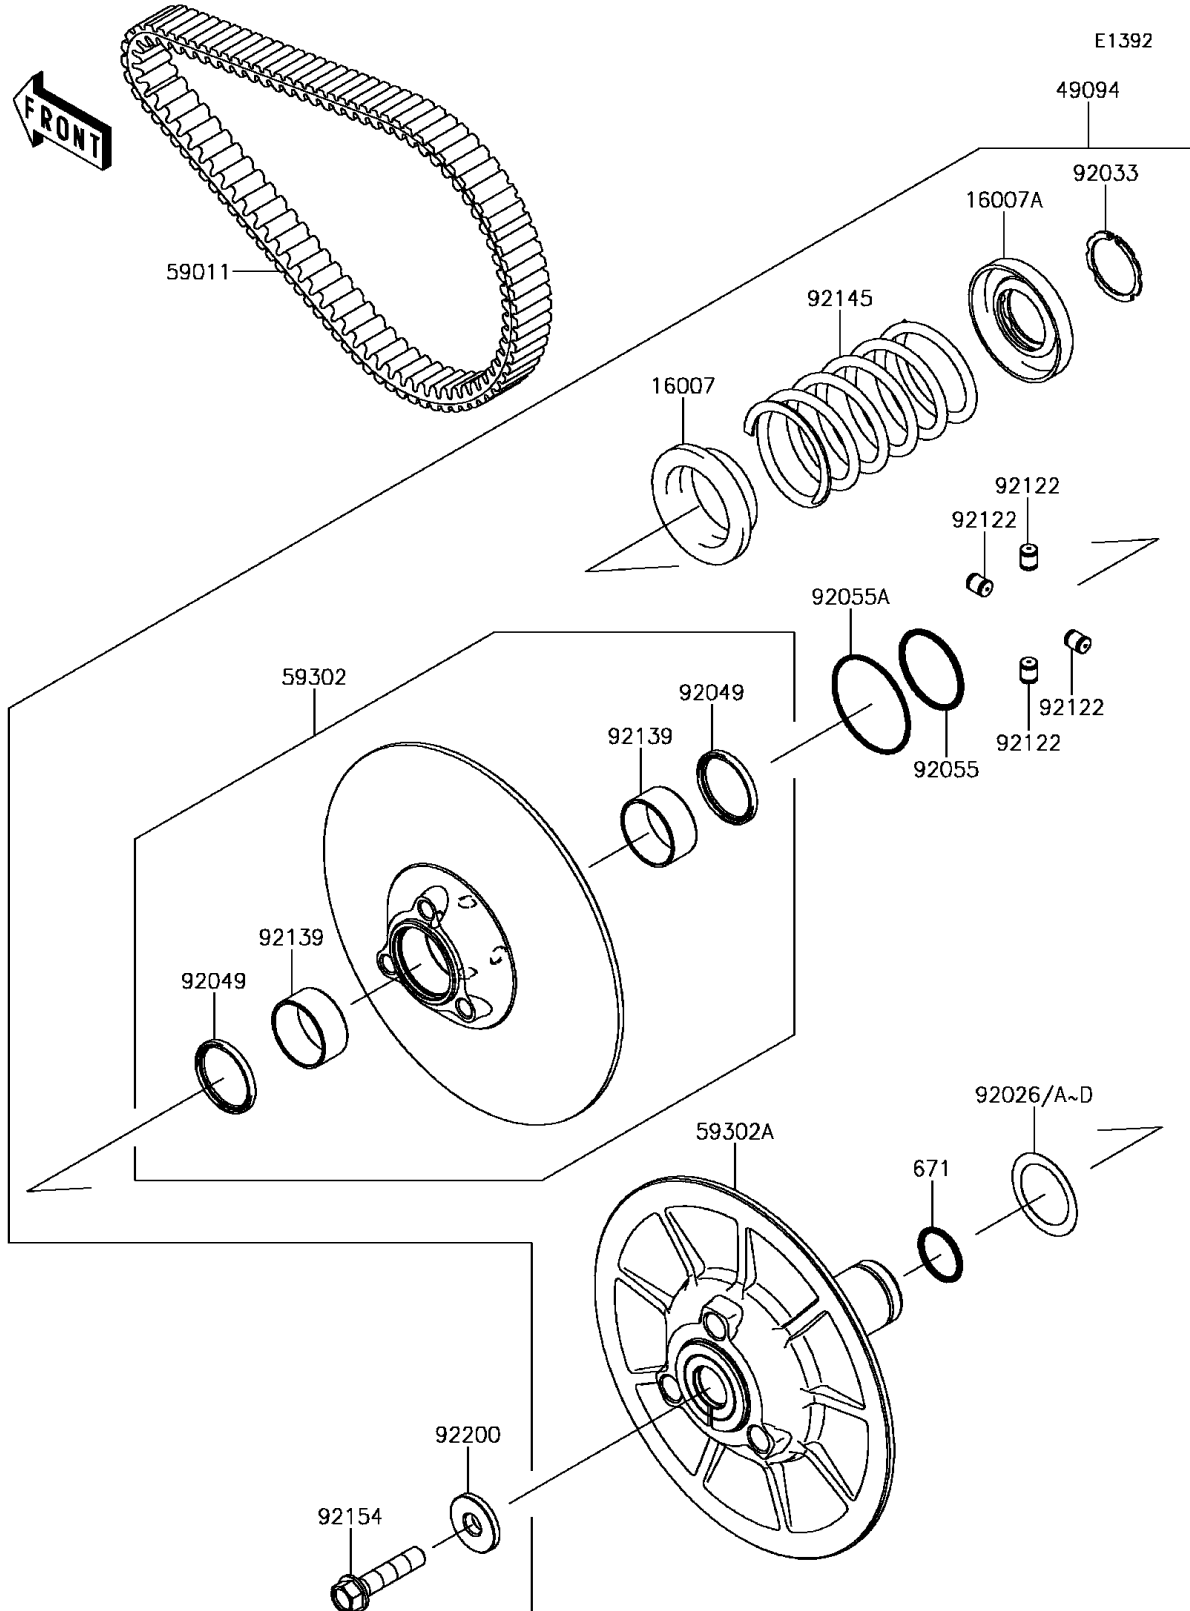

2017 MULE PRO-DXT™ EPS LE DIESEL PARTS DIAGRAM

Driven Converter/Drive Belt

2017 MULE PRO-DXT™ EPS LE DIESEL PARTS LIST

Driven Converter/Drive Belt

ITEM NAME	PART NUMBER	QUANTITY
SEAT-SPRING,MOVABLE (Ref # 16007)	16007-0049	1
SEAT-SPRING,FIXED (Ref # 16007A)	16007-0050	1
CONVERTER-ASSY-DRIVEN (Ref # 49094)	49094-0095	1
BELT,CVT (Ref # 59011)	59011-0037	1
SHEAVE-COMP,MOVABLE (Ref # 59302)	59302-0049	1
SHEAVE-COMP,FIXED (Ref # 59302A)	59302-0095	1
O RING (Ref # 671)	671D2530	1
SPACER,T=0.30 (Ref # 92026)	92026-0034	AR
SPACER,T=1.00 (Ref # 92026A)	92026-1565	AR
SPACER,T=0.60 (Ref # 92026B)	92026-1569	AR
SPACER,T=1.40 (Ref # 92026C)	92026-1570	AR
SPACER,T=0.80 (Ref # 92026D)	92026-1617	AR
RING-SNAP (Ref # 92033)	92033-1317	1
SEAL-OIL (Ref # 92049)	92049-1528	2
RING-O,46.4X3.1 (Ref # 92055)	92055-0752	1
RING-O,59.5X2.4 (Ref # 92055A)	92055-0753	1
ROLLER (Ref # 92122)	92122-0043	4
BUSHING (Ref # 92139)	92139-0313	2
SPRING (Ref # 92145)	92145-1671	1
BOLT,FLANGED,12X55 (Ref # 92154)	92154-1336	1
WASHER (Ref # 92200)	92200-0069	1