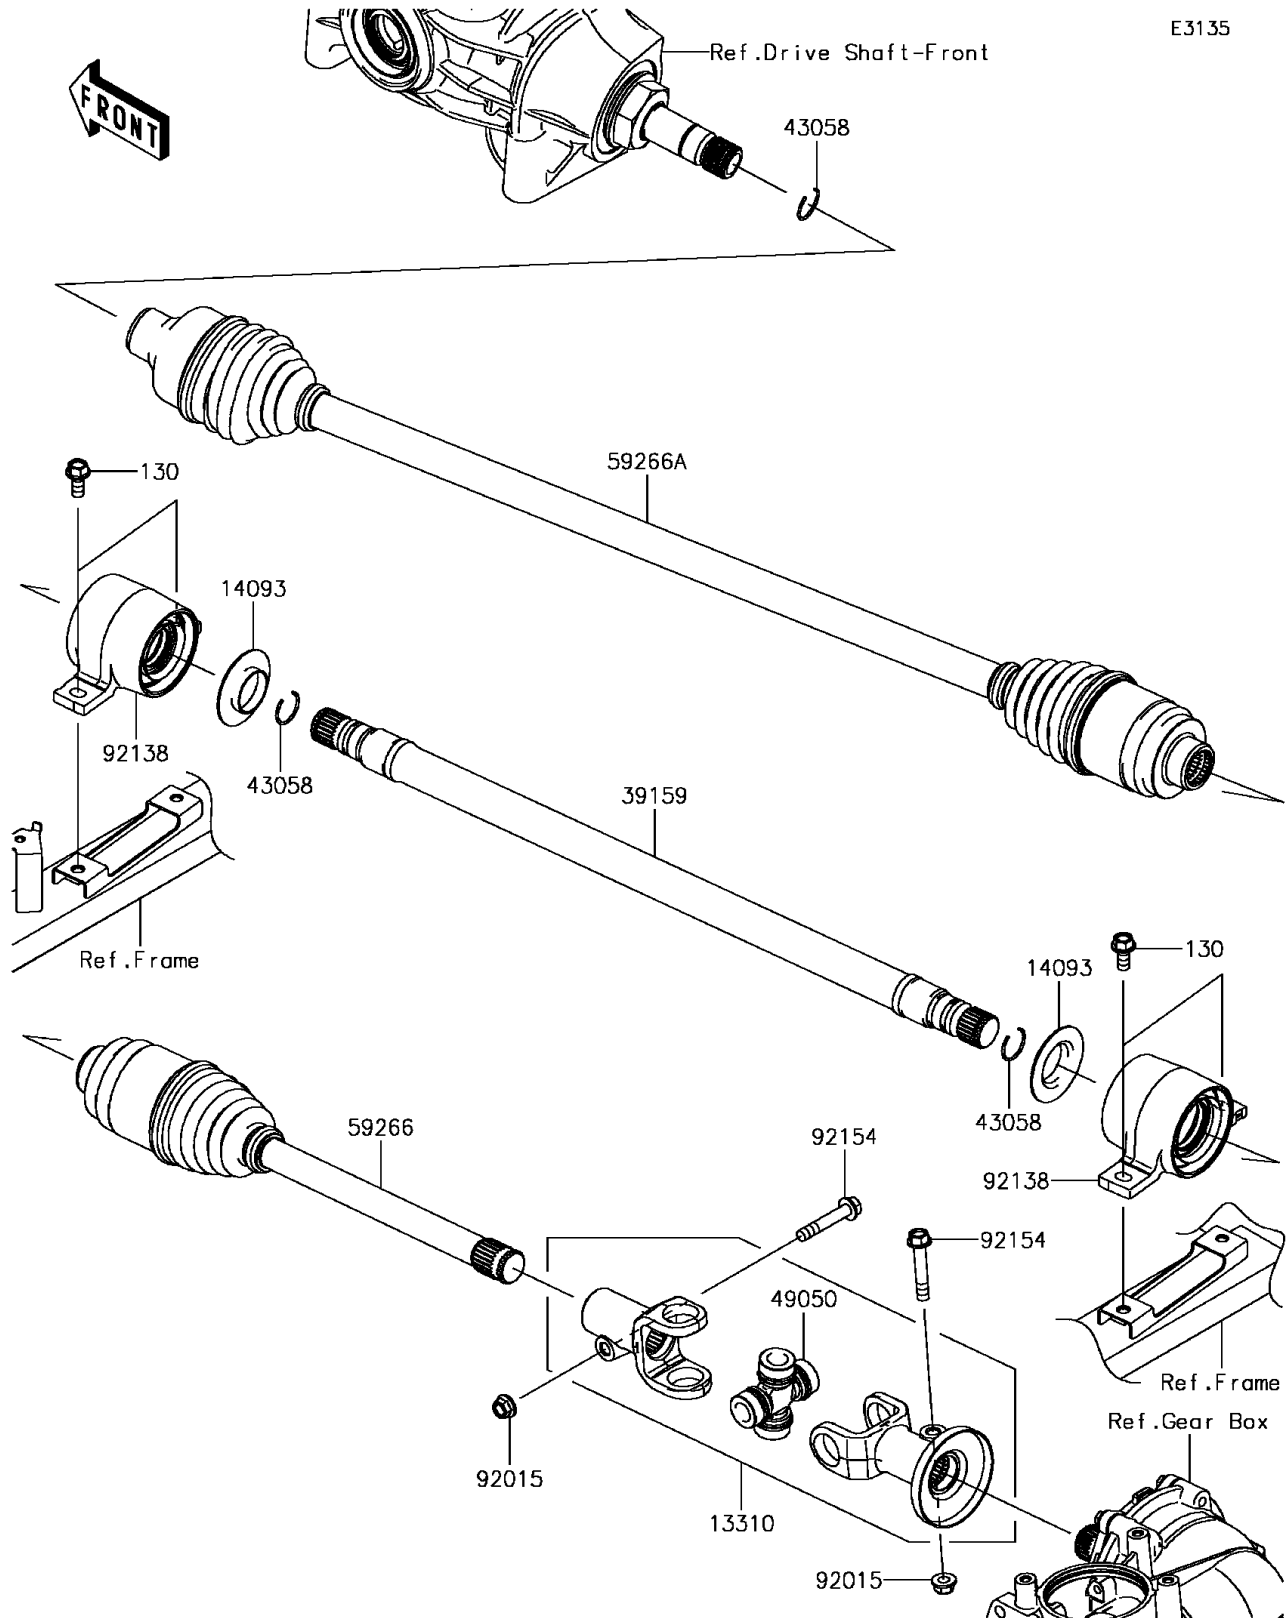

2017 MULE PRO-DXT™ EPS LE DIESEL PARTS DIAGRAM

Drive Shaft-Propeller

E3135

2017 MULE PRO-DXT™ EPS LE DIESEL PARTS LIST

Drive Shaft-Propeller

ITEM NAME	PART NUMBER	QUANTITY
BOLT-FLANGED,8X18 (Ref # 130)	130BA0818	4
SHAFT-ASSY (Ref # 13310)	13310-0038	1
COVER,SIDE RIP (Ref # 14093)	14093-0006	2
SHAFT-DRIVE (Ref # 39159)	39159-0045	1
RING (Ref # 43058)	43058-0018	3
SPIDER (Ref # 49050)	49050-0034	1
JOINT-BALL,T/M SIDE (Ref # 59266)	59266-0716	1
JOINT-BALL,FR DIFF SIDE (Ref # 59266A)	59266-0717	1
NUT,8MM (Ref # 92015)	92015-1432	2
BEARING-COMP (Ref # 92138)	92138-0002	2
BOLT,FLANGED,8X46 (Ref # 92154)	92154-1365	2