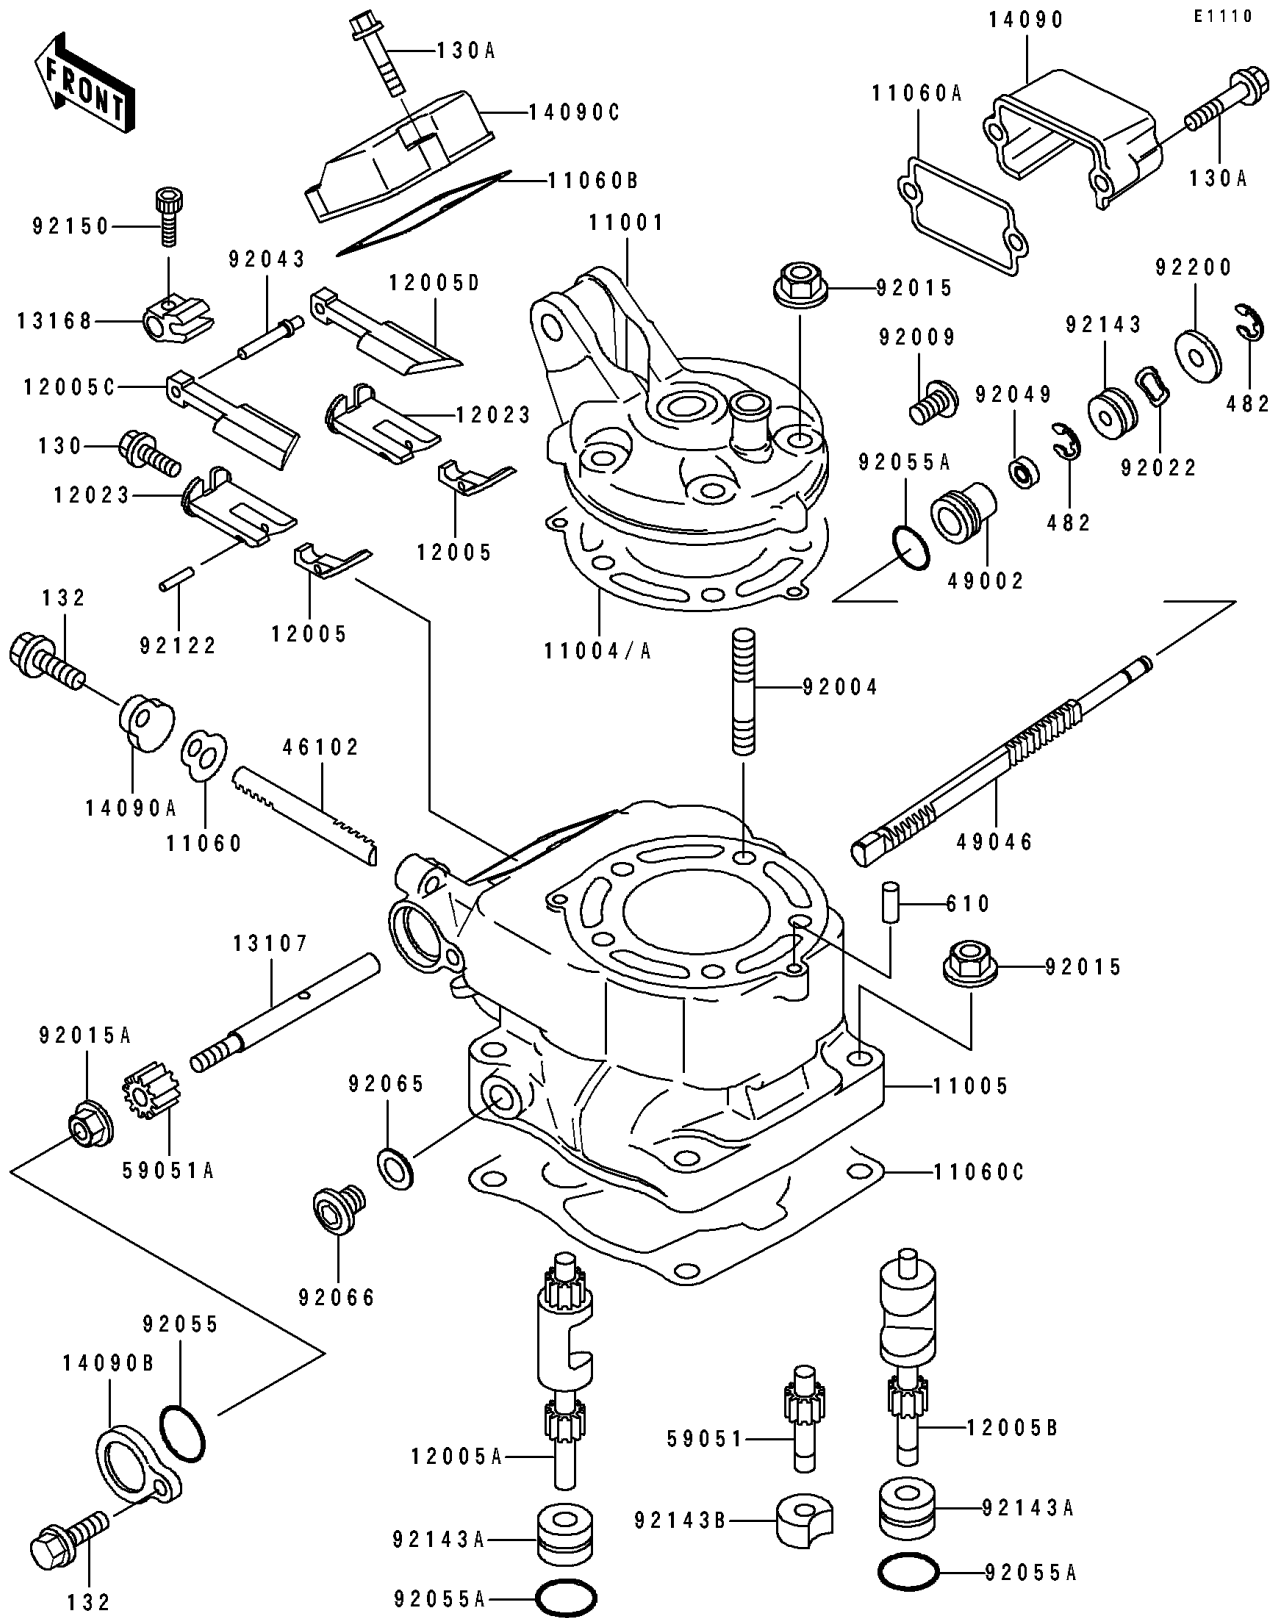

1997 KX125 PARTS DIAGRAM

Cylinder Head/Cylinder

1997 KX125 PARTS LIST

Cylinder Head/Cylinder

ITEM NAME	PART NUMBER	QUANTITY
HEAD-CYLINDER (Ref # 11001)	11001-1435	1
GASKET-HEAD,T=0.46 (Ref # 11004)	11004-1252	1
GASKET-HEAD,T=0.26 (Ref # 11004A)	11004-1300	1
CYLINDER-ENGINE (Ref # 11005)	11005-1840	1
GASKET,GOVERNOR ROD (Ref # 11060)	11060-1346	1
GASKET,RH,GOVERNOR (Ref # 11060A)	11060-1686	1
GASKET,MAIN COVER (Ref # 11060B)	11060-1690	1
GASKET,CYLINDER BASE (Ref # 11060C)	11060-1769	1
VALVE-EXHAUST,MAIN (Ref # 12005)	12005-1209	2
VALVE-EXHAUST,LH (Ref # 12005A)	12005-1217	1
VALVE-EXHAUST,RH (Ref # 12005B)	12005-1218	1
VALVE-EXHAUST,MAIN,LH (Ref # 12005C)	12005-1221	1
VALVE-EXHAUST,MAIN,RH (Ref # 12005D)	12005-1222	1
HOLDER-VALVE,MAIN (Ref # 12023)	12023-1073	2
SHAFT,MAIN (Ref # 13107)	13107-1284	1
LEVER,MAIN VALVE (Ref # 13168)	13168-1557	1
COVER,GOVERNOR (Ref # 14090)	14090-1130	1
COVER,GOVERNOR ROD (Ref # 14090A)	14090-1132	1
COVER,MAIN VALVE (Ref # 14090B)	14090-1133	1
COVER,MAIN VALVE (Ref # 14090C)	14090-1134	1
ROD,MAIN VALVE (Ref # 46102)	46102-1319	1
GUIDE-VALVE (Ref # 49002)	49002-1100	1
ROD-GOVERNOR (Ref # 49046)	49046-1071	1
GEAR-SPUR,IDLE (Ref # 59051)	59051-1249	1
GEAR-SPUR,MAIN VALVE (Ref # 59051A)	59051-1252	1
STUD,8X28.5 (Ref # 92004)	92004-1060	5
SCREW,5X10 (Ref # 92009)	92009-1502	1
NUT,8MM (Ref # 92015)	92015-1143	9
NUT,6MM (Ref # 92015A)	92015-1572	1