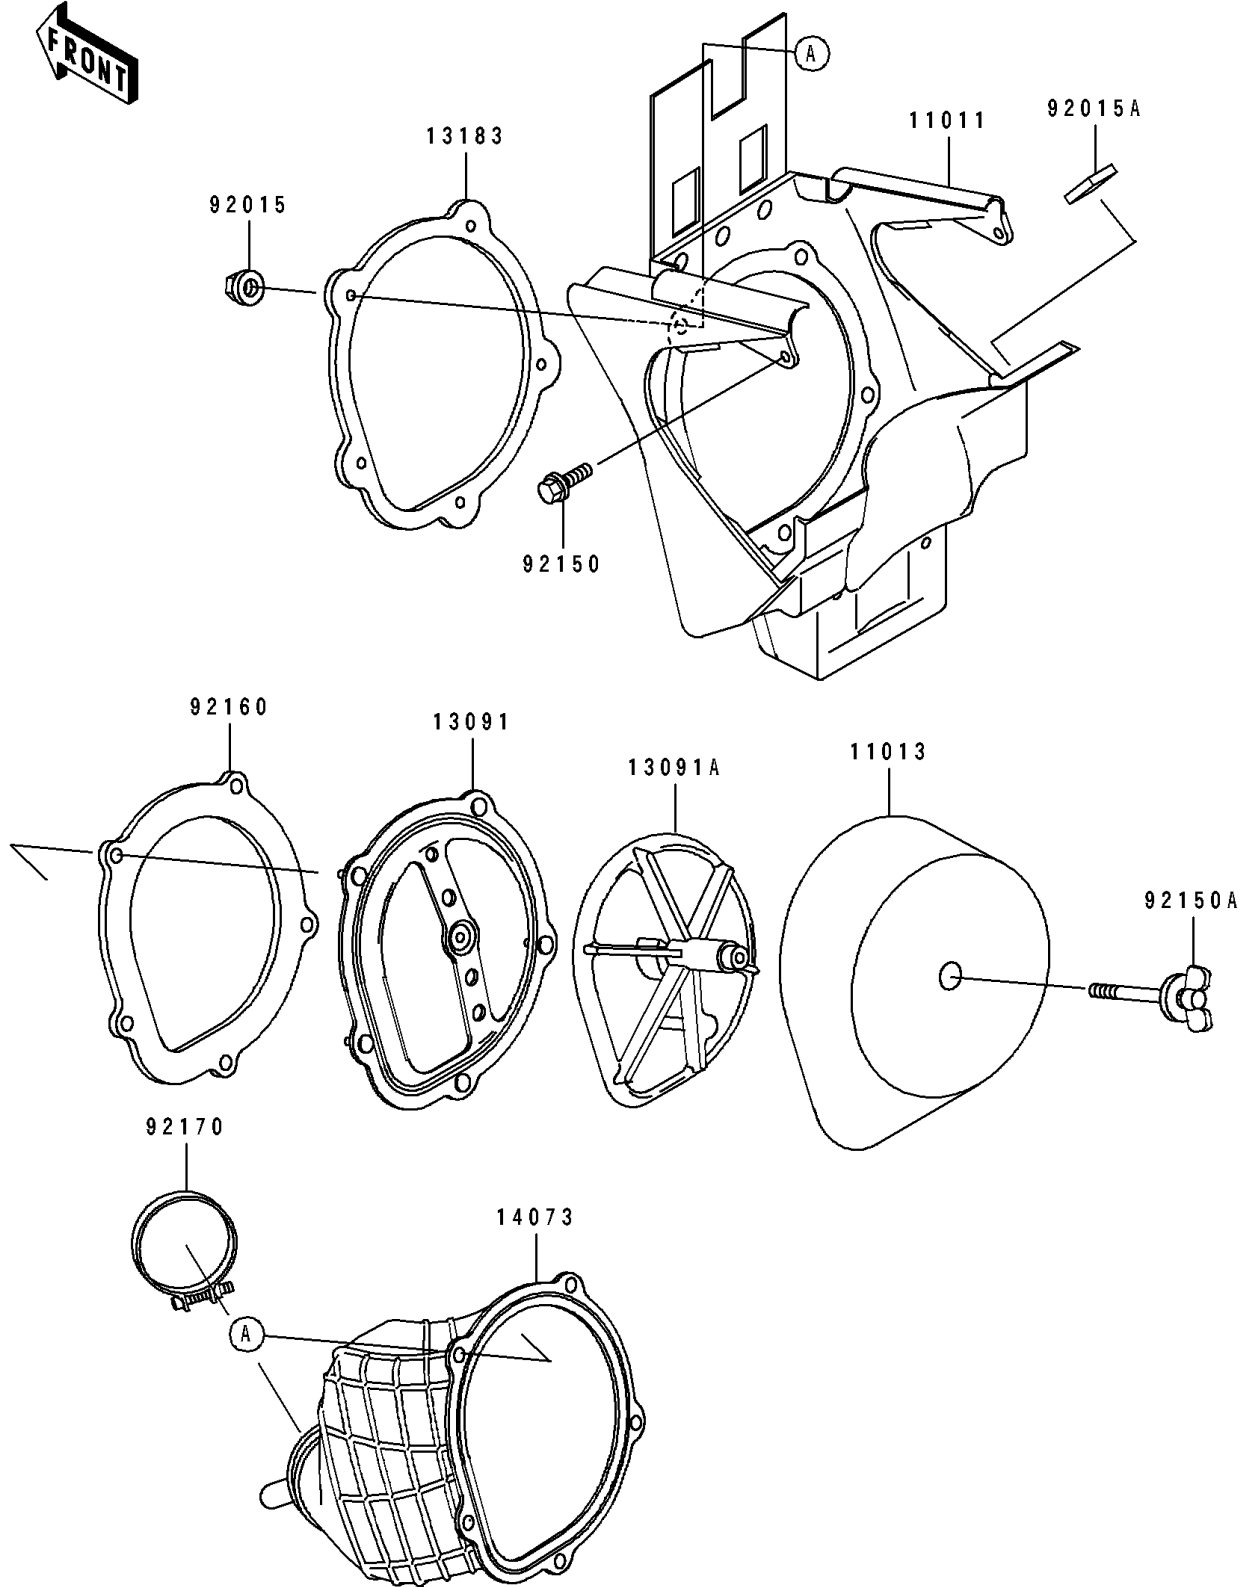

# 1997 KX125 PARTS DIAGRAM

Air Cleaner

E1130

## 1997 KX125 PARTS LIST

### Air Cleaner

ITEM NAME	PART NUMBER	QUANTITY
CASE-AIR FILTER,S.GRAY (Ref # 11011)	11011-1472-RG	1
ELEMENT-AIR FILTER (Ref # 11013)	11013-1264	1
HOLDER (Ref # 13091)	13091-1664	1
HOLDER,ELEMENT (Ref # 13091A)	13091-1708	1
PLATE,DUCT FITTING (Ref # 13183)	13183-1530	1
DUCT,AIR FILTER (Ref # 14073)	14073-1612	1
NUT,FLANGED,5MM (Ref # 92015)	92015-1259	5
NUT (Ref # 92015A)	92015-1918	2
BOLT,FLANGED,6X16 (Ref # 92150)	92150-1506	2
BOLT,WING (Ref # 92150A)	92150-1565	1
DAMPER,DUCT SEAL (Ref # 92160)	92160-1196	1
CLAMP,65MM (Ref # 92170)	92170-1526	1