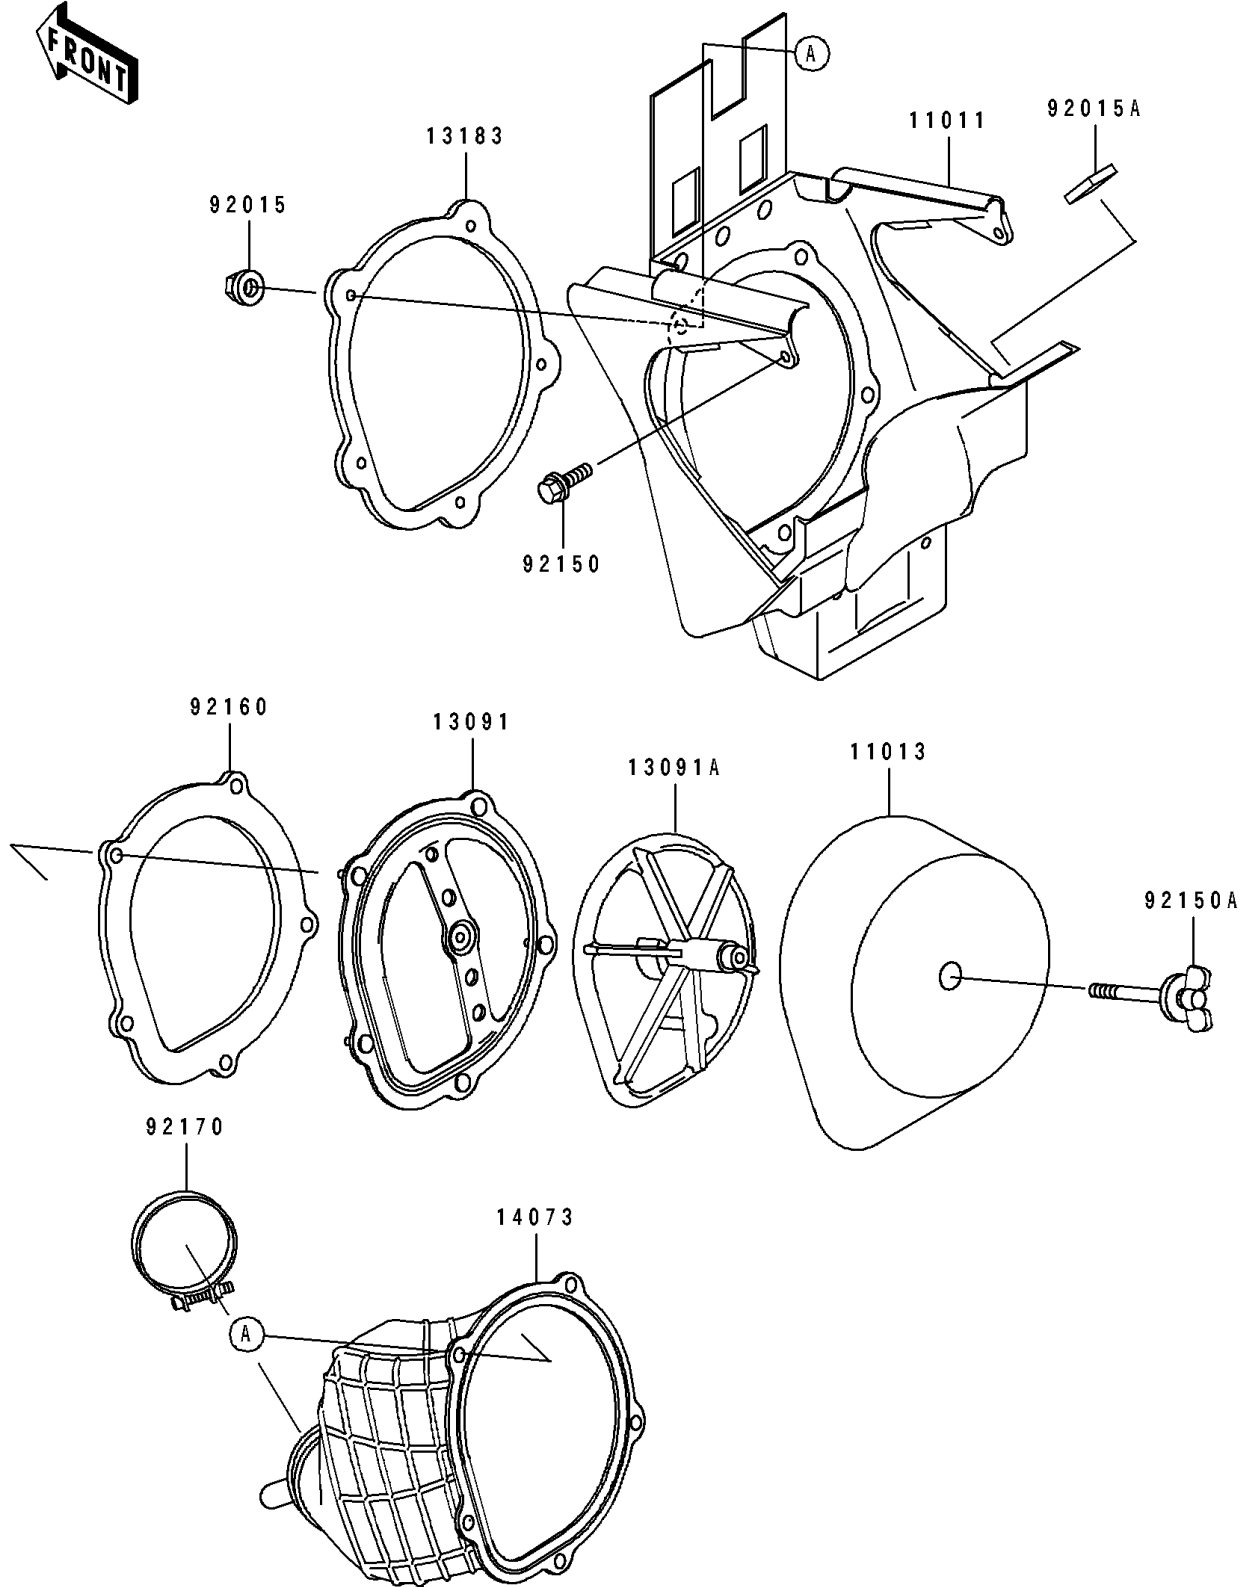

1997 KX125 PARTS DIAGRAM

Air Cleaner

E1130

1997 KX125 PARTS LIST

Air Cleaner

ITEM NAME	PART NUMBER	QUANTITY
CASE-AIR FILTER,S.GRAY (Ref # 11011)	11011-1472-RG	1
ELEMENT-AIR FILTER (Ref # 11013)	11013-1264	1
HOLDER (Ref # 13091)	13091-1664	1
HOLDER,ELEMENT (Ref # 13091A)	13091-1708	1
PLATE,DUCT FITTING (Ref # 13183)	13183-1530	1
DUCT,AIR FILTER (Ref # 14073)	14073-1612	1
NUT,FLANGED,5MM (Ref # 92015)	92015-1259	5
NUT (Ref # 92015A)	92015-1918	2
BOLT,FLANGED,6X16 (Ref # 92150)	92150-1506	2
BOLT,WING (Ref # 92150A)	92150-1565	1
DAMPER,DUCT SEAL (Ref # 92160)	92160-1196	1
CLAMP,65MM (Ref # 92170)	92170-1526	1