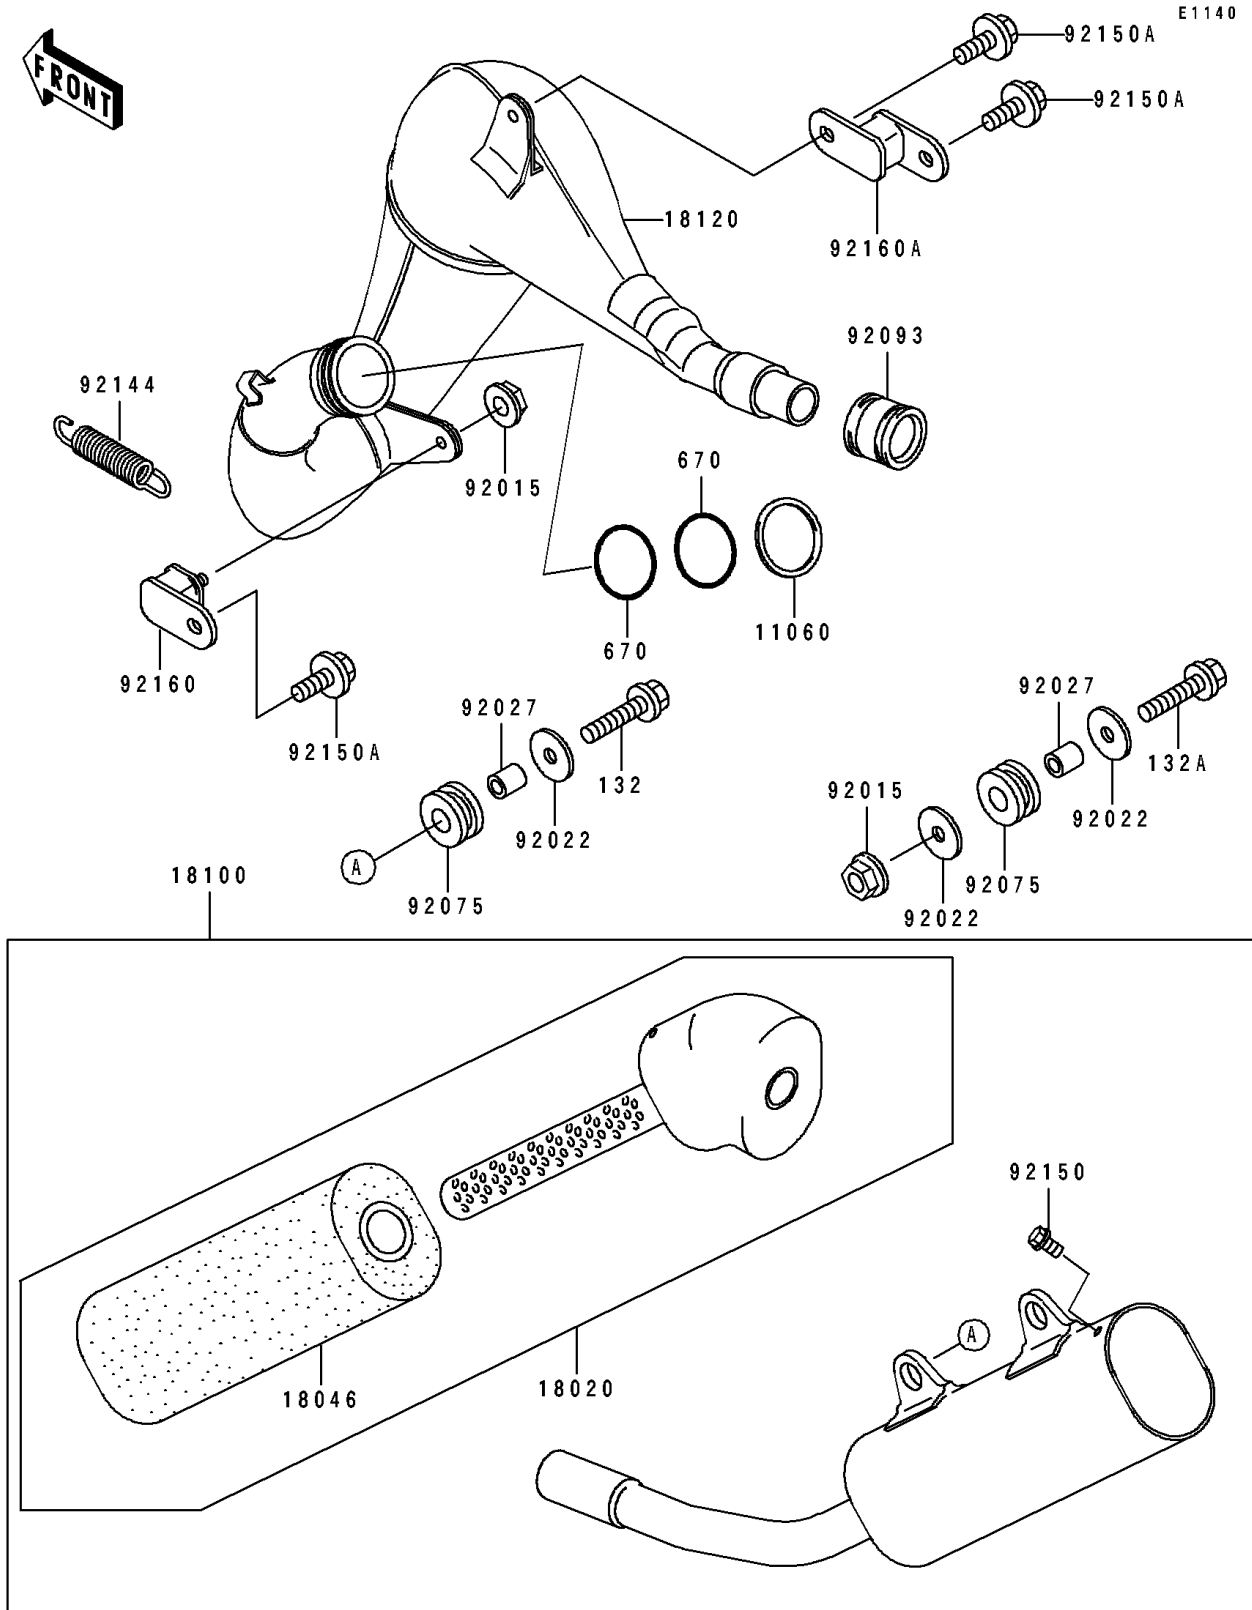

# 1997 KX125 PARTS DIAGRAM

Muffler(s)

# 1997 KX125 PARTS LIST

## Muffler(s)

ITEM NAME	PART NUMBER	QUANTITY
BOLT-FLANGED-SMALL (Ref # 132)	132G0625	1
BOLT-FLANGED-SMALL (Ref # 132A)	132G0635	1
O RING,39MM (Ref # 670)	670E3039	2
GASKET,EXHAUST PIPE (Ref # 11060)	11060-1370	1
BAFFLE (Ref # 18020)	18020-1236	1
WOOL,BAFFLE PIPE (Ref # 18046)	18046-1379	1
BODY-ASSY-MUFFLER (Ref # 18100)	18100-1071	1
CHAMBER-EXHAUST (Ref # 18120)	18120-1078	1
NUT,FLANGED,6MM (Ref # 92015)	92015-1078	2
WASHER,6.5X22X1.6 (Ref # 92022)	92022-237	3
COLLAR,6.8X10X11.5 (Ref # 92027)	92027-1210	2
DAMPER,MUFFLER FITTING (Ref # 92075)	92075-1857	2
SEAL,MUFFLER CONNECTING (Ref # 92093)	92093-1363	1
SPRING,EXHAUST CONNECTING (Ref # 92144)	92144-1470	2
BOLT,5X8 (Ref # 92150)	92150-1406	4
BOLT,6X12 (Ref # 92150A)	92150-1435	3
DAMPER,MUFFLER,FR (Ref # 92160)	92160-1176	1
DAMPER,MUFFLER,RR (Ref # 92160A)	92160-1201	1