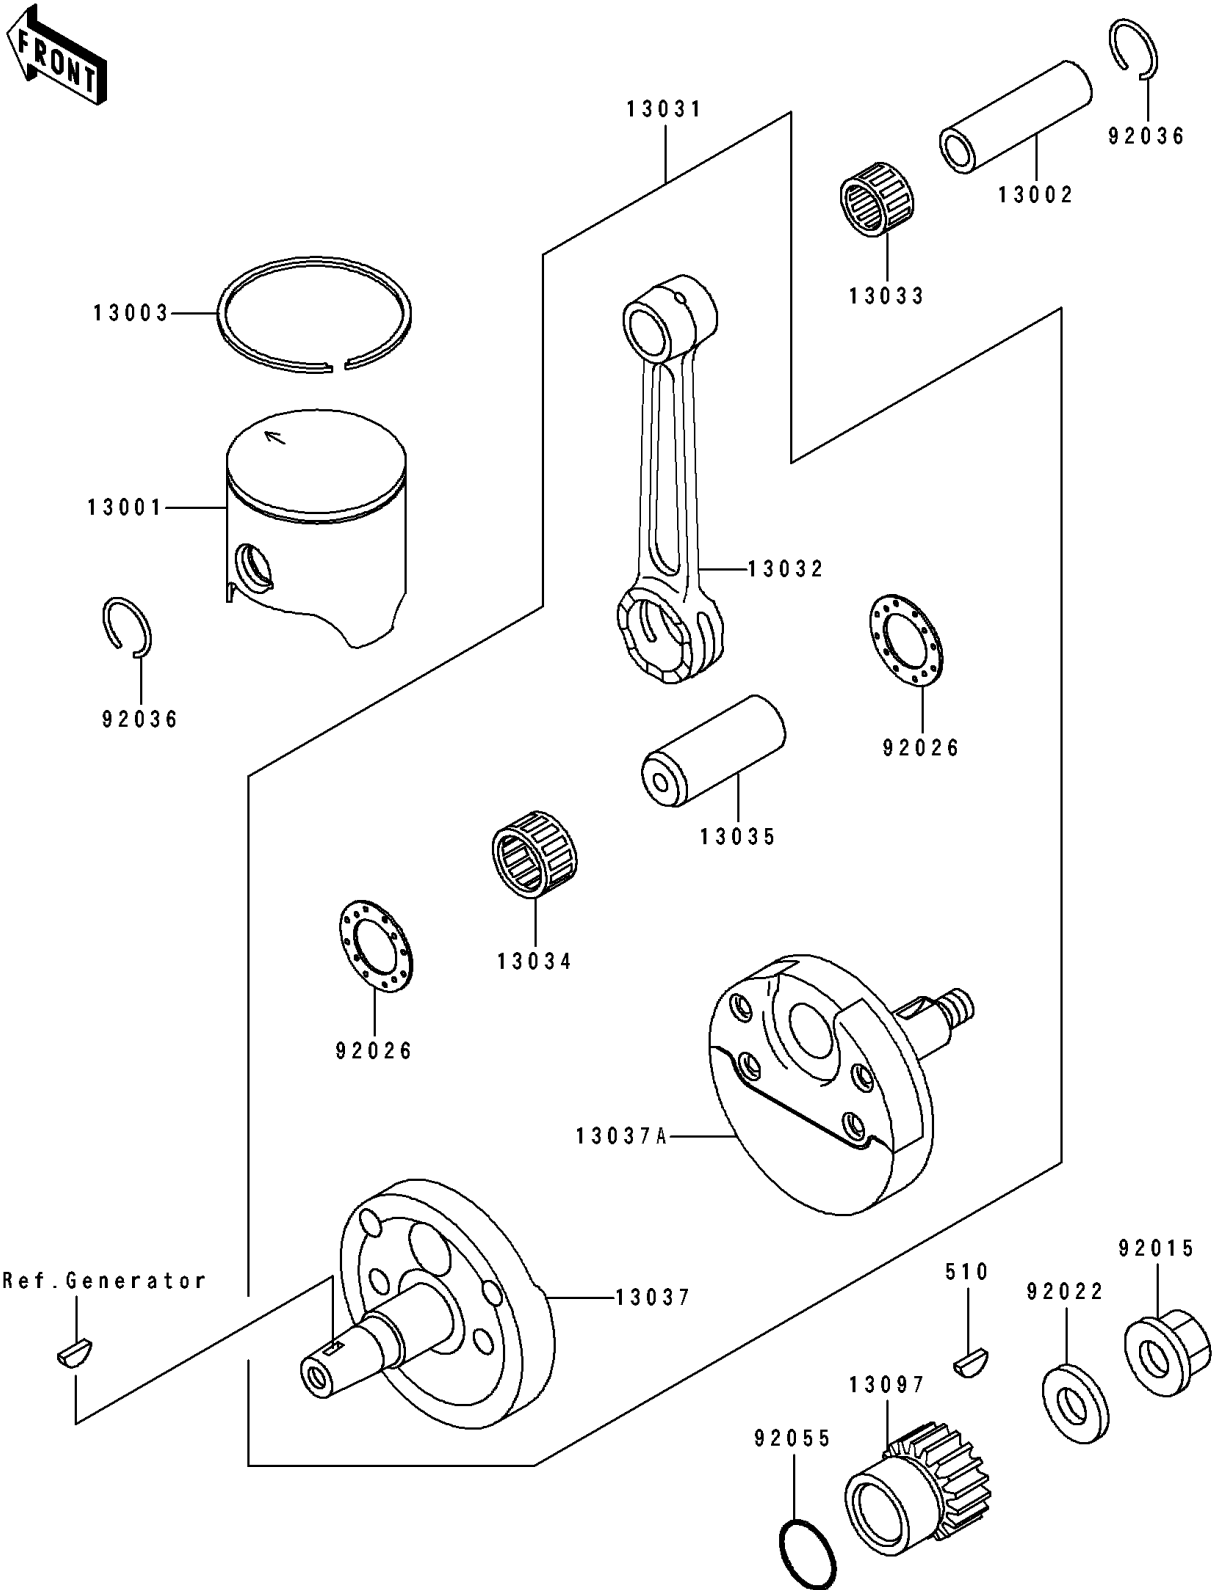

1997 KX125 PARTS DIAGRAM

Crankshaft/Piston(s)

E1320

1997 KX125 PARTS LIST

Crankshaft/Piston(s)

ITEM NAME	PART NUMBER	QUANTITY
KEY-WOODRUFF (Ref # 510)	510A5100	1
PISTON-ENGINE (Ref # 13001)	13001-1460	1
PIN-PISTON (Ref # 13002)	13002-1099	1
RING-PISTON TOP (Ref # 13003)	13003-1356	1
CRANKSHAFT-COMP (Ref # 13031)	13031-1414	1
ROD-CONNECTING (Ref # 13032)	13032-1219	1
BEARING-SMALL END (Ref # 13033)	13033-1057	1
BEARING-BIG END,B4 (Ref # 13034)	13034-1099	1
PIN-CRANK (Ref # 13035)	13035-1010	1
CRANKSHAFT,LH (Ref # 13037)	13037-1539	1
CRANKSHAFT,RH (Ref # 13037A)	13037-1540	1
GEAR-PRIMARY SPUR,20T (Ref # 13097)	13097-1311	1
NUT,FLANGED,12MM (Ref # 92015)	92015-1156	1
WASHER (Ref # 92022)	92022-1831	1
SPACER,22.2X37X1.0 (Ref # 92026)	92026-1136	2
RING-SNAP (Ref # 92036)	92036-005	2
RING-O (Ref # 92055)	92055-086	1