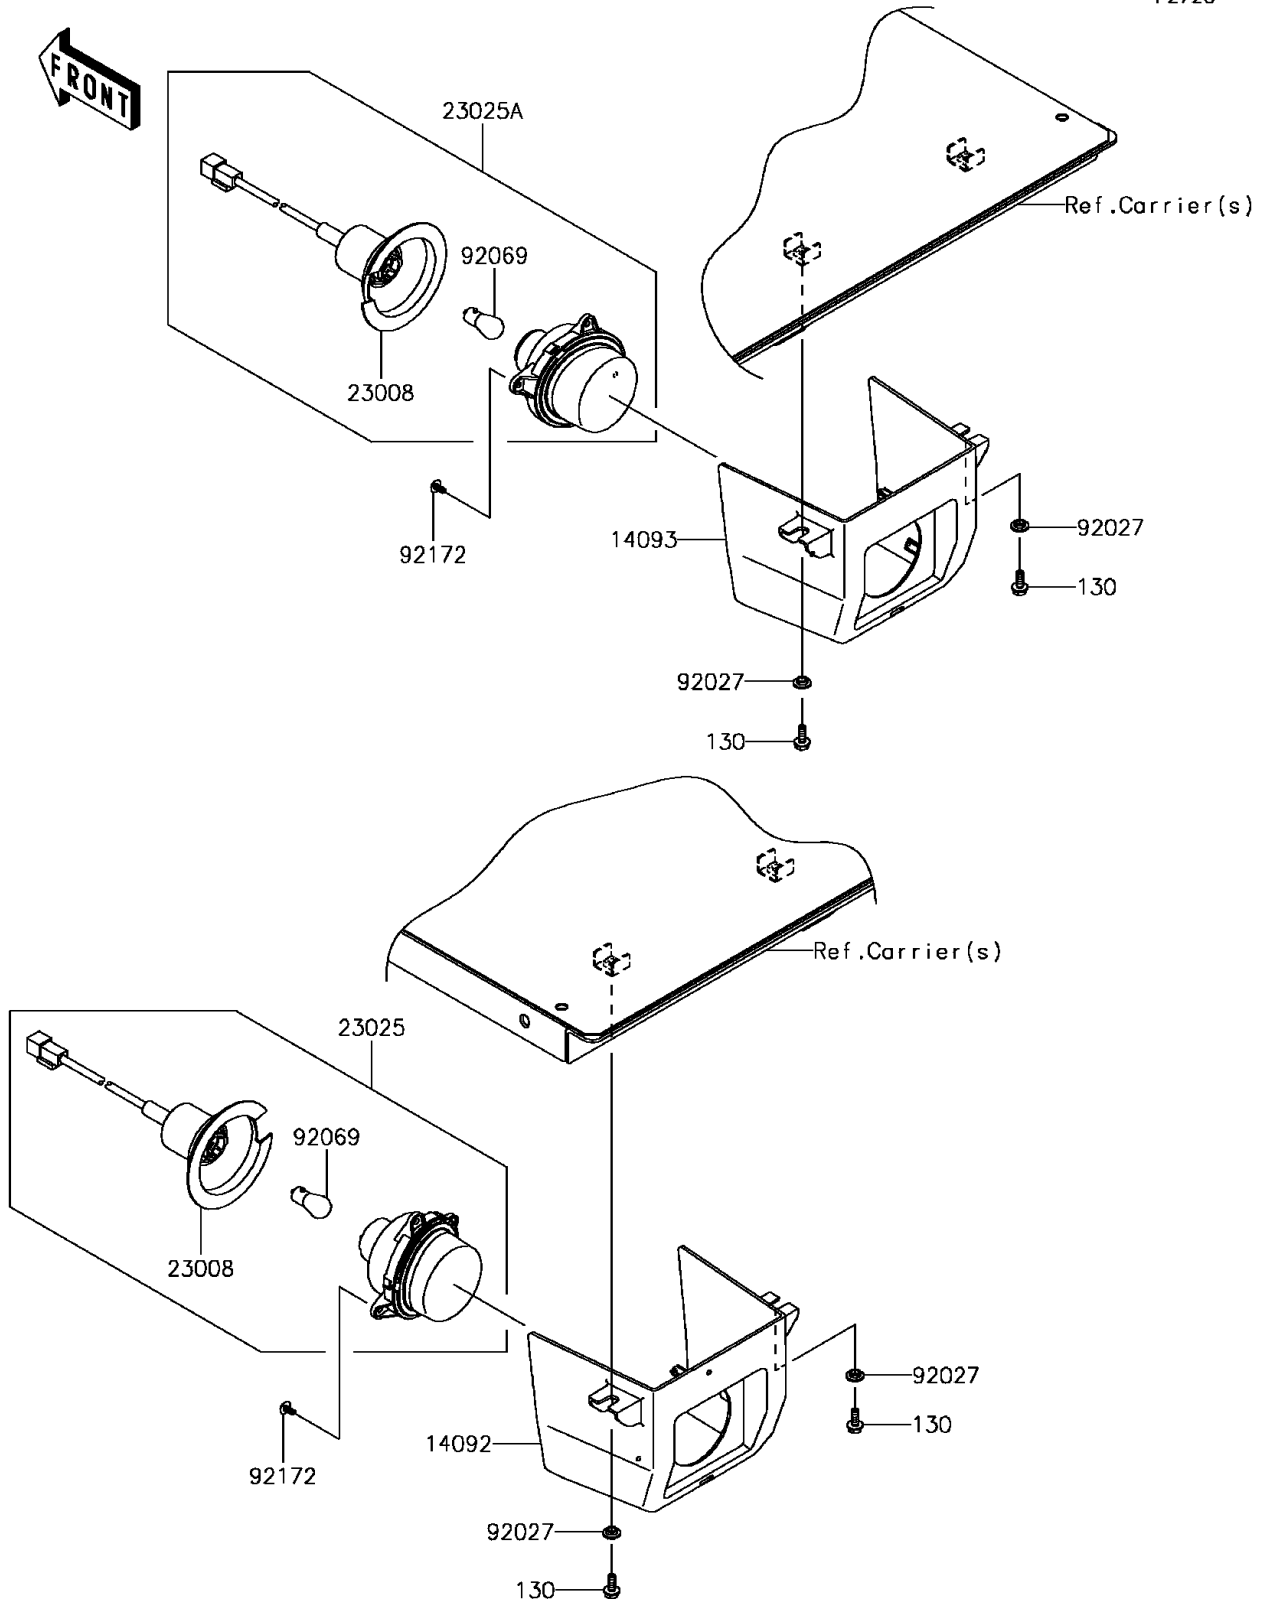

2017 MULE PRO-DXT™ EPS LE DIESEL PARTS DIAGRAM

Taillight(s)

F2720

2017 MULE PRO-DXT™ EPS LE DIESEL PARTS LIST

Taillight(s)

ITEM NAME	PART NUMBER	QUANTITY
BOLT-FLANGED,6X16 (Ref # 130)	130CA0616	4
COVER,TAIL LAMP,LH (Ref # 14092)	14092-1183	1
COVER,TAIL LAMP,RH (Ref # 14093)	14093-0091	1
SOCKET-ASSY (Ref # 23008)	23008-0162	2
LAMP-TAIL,LH (Ref # 23025)	23025-0334	1
LAMP-TAIL,RH (Ref # 23025A)	23025-0341	1
COLLAR,L=4.6 (Ref # 92027)	92027-1168	4
BULB,12V 21/5W (Ref # 92069)	92069-0072	2
SCREW,TAPPING,5X10 (Ref # 92172)	92172-0262	6