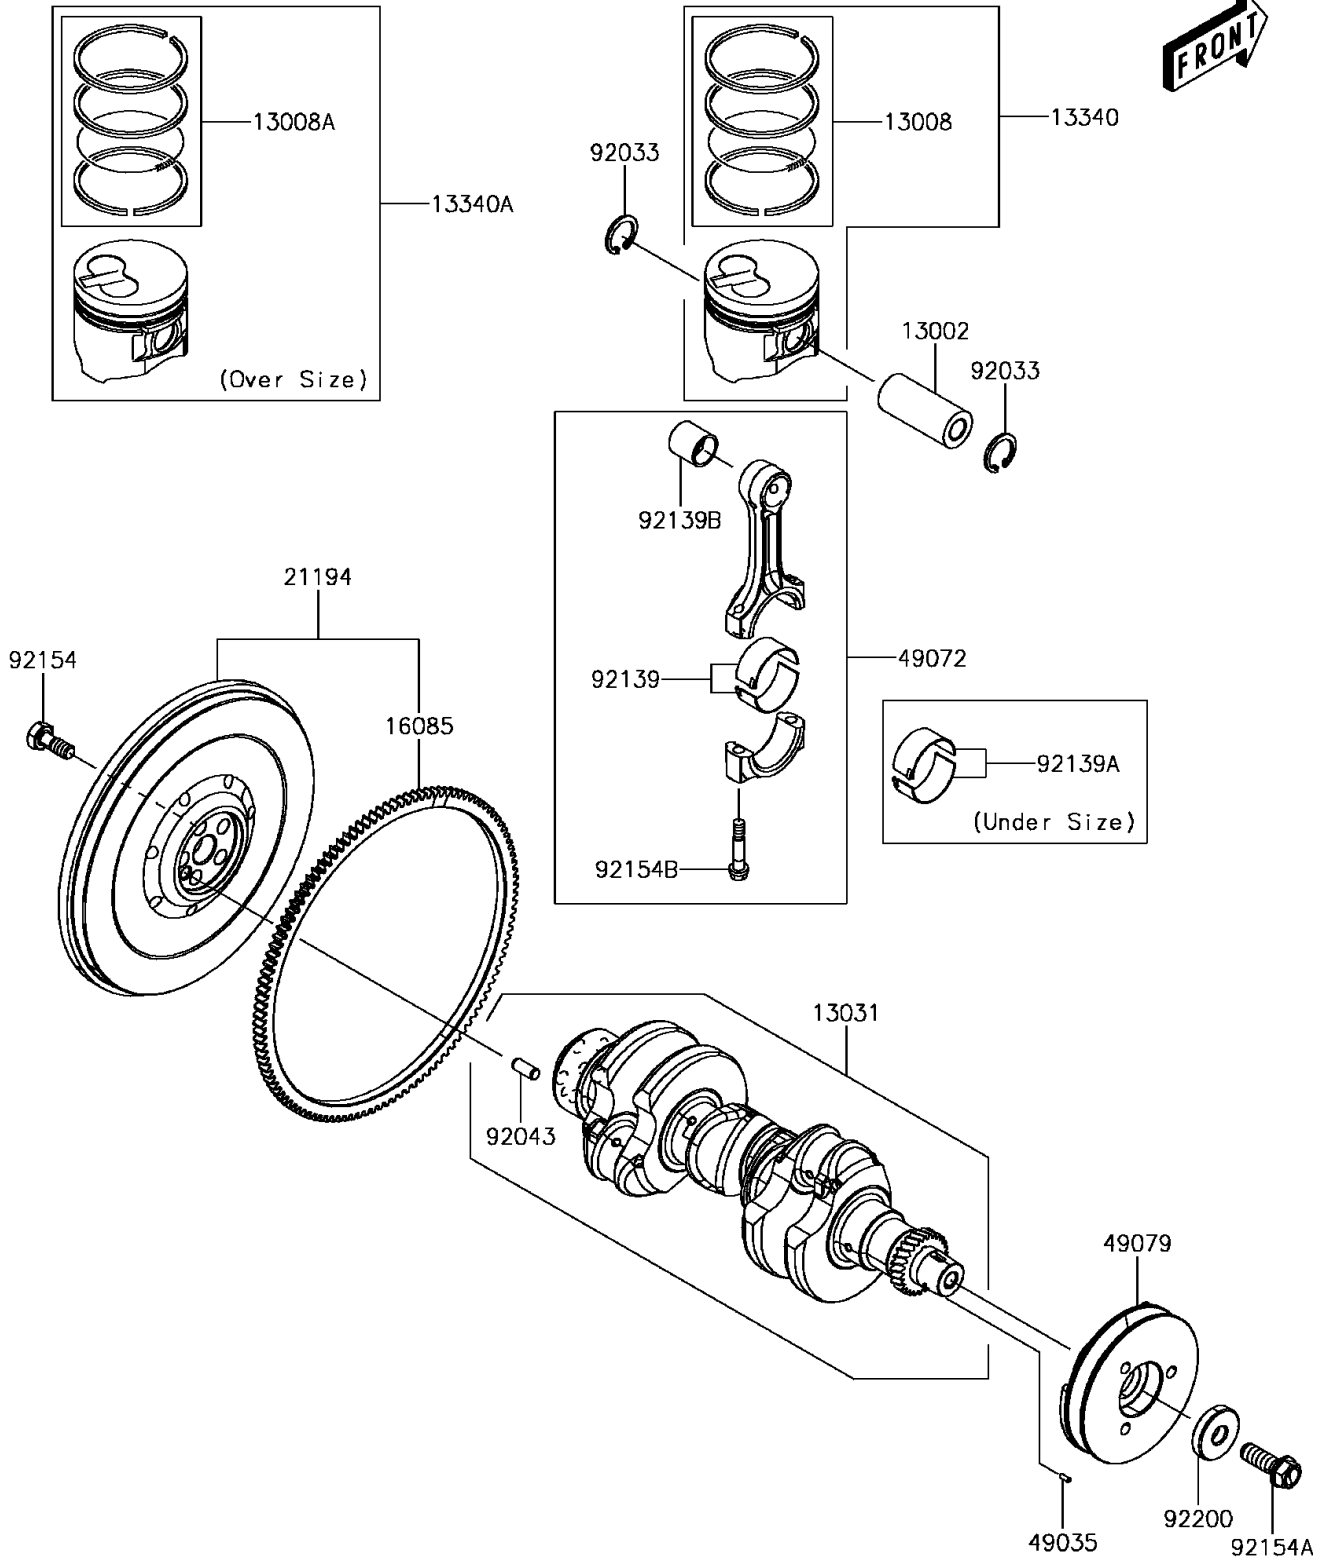

2017 MULE PRO-DX™ DIESEL PARTS DIAGRAM

Crankshaft/Piston(s)

E1320

2017 MULE PRO-DX™ DIESEL PARTS LIST

Crankshaft/Piston(s)

ITEM NAME	PART NUMBER	QUANTITY
PIN-PISTON (Ref # 13002)	13002-0047	3
RING-SET-PISTON,STD (Ref # 13008)	13008-0563	3
RING-SET-PISTON,O/S,0.25 (Ref # 13008A)	13008-0566	AR
CRANKSHAFT-COMP (Ref # 13031)	13031-0841	1
PISTON-ASSY-ENGINE,STD (Ref # 13340)	13340-0004	3
PISTON-ASSY-ENGINE,O/S,0.25 (Ref # 13340A)	13340-0005	AR
GEAR,RING (Ref # 16085)	16085-0655	1
FLYWHEEL-COMP (Ref # 21194)	21194-0037	1
PIN-SPRING (Ref # 49035)	49035-0017	1
ROD-COMP-CONNECTING (Ref # 49072)	49072-0001	3
PULLEY-BELT (Ref # 49079)	49079-0026	1
RING-SNAP (Ref # 92033)	92033-0774	6
PIN,8X16 (Ref # 92043)	92043-0886	1
BUSHING,STD (Ref # 92139)	92139-0860	3
BUSHING,U/S,0.25 (Ref # 92139A)	92139-0864	AR
BUSHING,PISTON PIN (Ref # 92139B)	92139-0865	3
BOLT,FLYWHEEL (Ref # 92154)	92154-1992	5
BOLT,FLANGED (Ref # 92154A)	92154-1993	1
BOLT,CONNECTING ROD (Ref # 92154B)	92154-1994	6
WASHER (Ref # 92200)	92200-1807	1