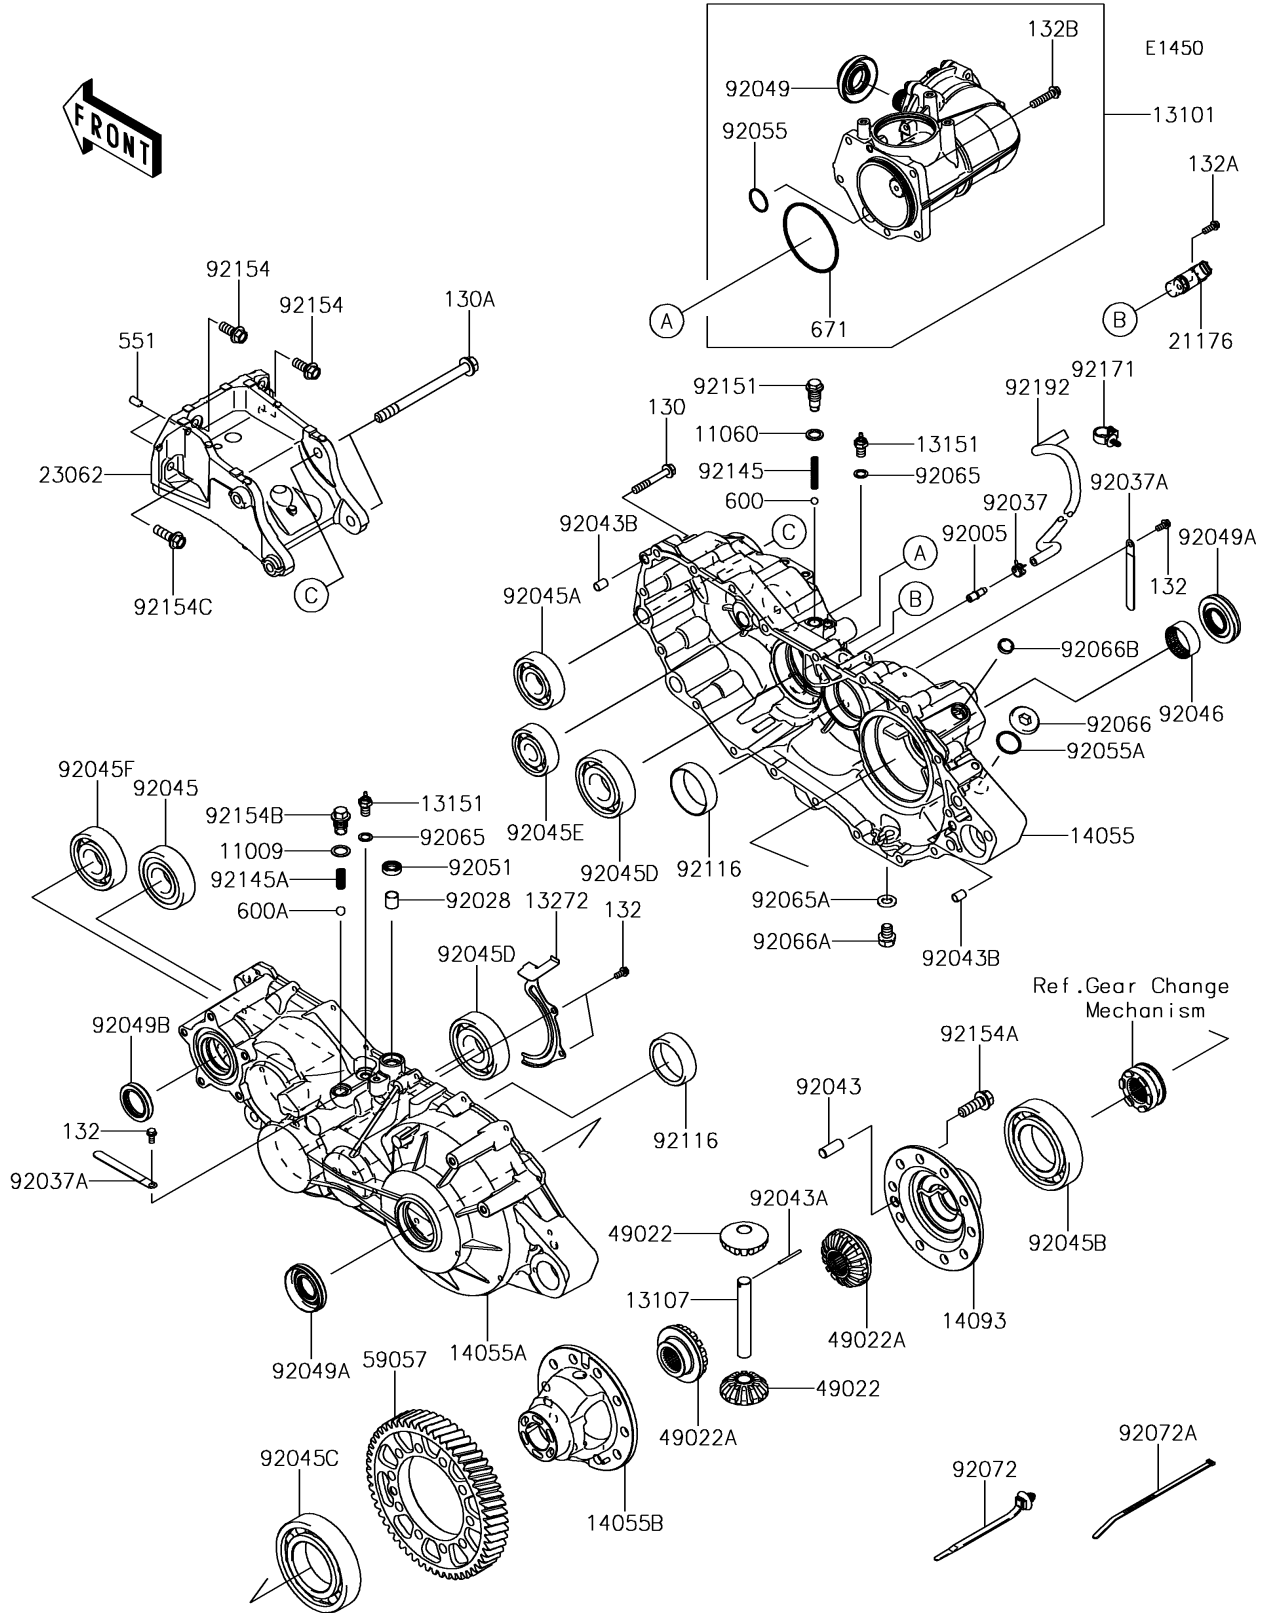

2017 MULE PRO-DX™ DIESEL PARTS DIAGRAM

Gear Box

2017 MULE PRO-DX™ DIESEL PARTS LIST

Gear Box

ITEM NAME	PART NUMBER	QUANTITY
GASKET,15.5X22X1 (Ref # 11009)	11009-1008	1
GASKET,14X20X2 (Ref # 11060)	11060-1287	1
GEAR-ASSY,PARTICULAR (Ref # 13101)	13101-0636	1
SHAFT (Ref # 13107)	13107-0793	1
SWITCH-COMP,NEUTRAL (Ref # 13151)	13151-1080	2
PLATE (Ref # 13272)	13272-1624	1
CASE-GEAR,RH (Ref # 14055)	14055-0607	1
CASE-GEAR,LH (Ref # 14055A)	14055-0608	1
CASE-GEAR,DIFF (Ref # 14055B)	14055-0614	1
COVER,DIFF (Ref # 14093)	14093-0048	1
SENSOR,ROTATION (Ref # 21176)	21176-0767	1
BRACKET-COMP (Ref # 23062)	23062-0855	1
GEAR-BEVEL,PINION,12T (Ref # 49022)	49022-0585	2
GEAR-BEVEL,OUTPUT,16T (Ref # 49022A)	49022-0589	2
GEAR-HELICAL,55T (Ref # 59057)	59057-0012	1
FITTING,BREATHER (Ref # 92005)	92005-1127	1
BUSHING (Ref # 92028)	92028-1347	1
CLAMP,TUBE (Ref # 92037)	92037-1505	1
CLAMP (Ref # 92037A)	92037-1993	2
PIN,DOWEL,12X30 (Ref # 92043)	92043-0789	1
PIN,DOWEL (Ref # 92043A)	92043-0806	1
PIN,DOWEL,10X14 (Ref # 92043B)	92043-1037	2
BEARING-BALL,63/32 (Ref # 92045)	92045-0764	1
BEARING-BALL,63/28 (Ref # 92045A)	92045-0765	1
BEARING-BALL,6212 (Ref # 92045B)	92045-0766	1
BEARING-BALL,6213 (Ref # 92045C)	92045-0767	1
BEARING-BALL,6307C3 (Ref # 92045D)	92045-0768	2
BEARING-BALL,B22-19C3 UR (Ref # 92045E)	92045-0769	1
BEARING-BALL,63/32C3 (Ref # 92045F)	92045-1364	1