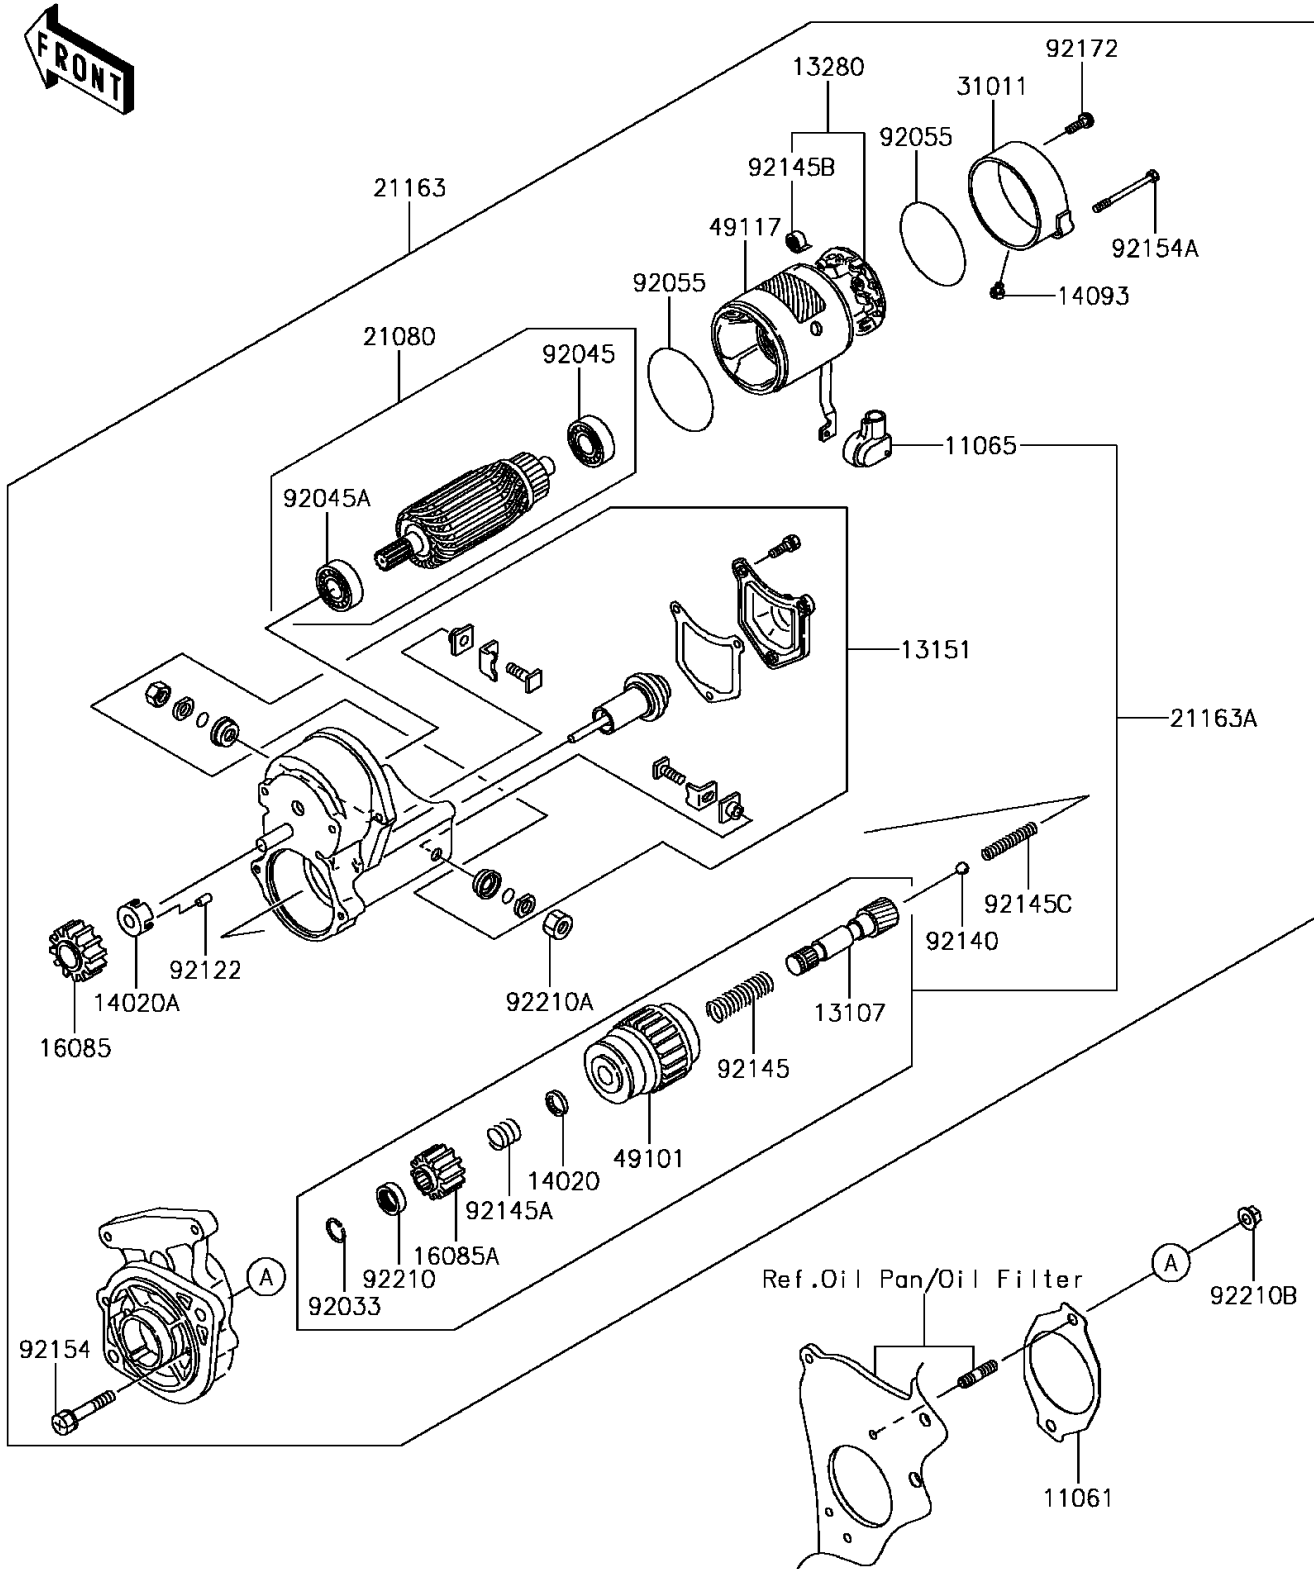

2017 MULE PRO-DX™ DIESEL PARTS DIAGRAM

Starter Motor

E1840

2017 MULE PRO-DX™ DIESEL PARTS LIST

Starter Motor

ITEM NAME	PART NUMBER	QUANTITY
GASKET,STARTER (Ref # 11061)	11061-1195	1
CAP (Ref # 11065)	11065-0939	1
SHAFT (Ref # 13107)	13107-0841	1
SWITCH-COMP,MAGNET (Ref # 13151)	13151-0573	1
HOLDER (Ref # 13280)	13280-0863	1
RETAINER (Ref # 14020)	14020-0020	1
RETAINER (Ref # 14020A)	14020-0021	1
COVER (Ref # 14093)	14093-0449	1
GEAR,PINION (Ref # 16085)	16085-0649	1
GEAR,PINION (Ref # 16085A)	16085-0652	1
ARMATURE (Ref # 21080)	21080-0010	1
STARTER-ELECTRIC (Ref # 21163)	21163-0752	1
STARTER-ELECTRIC (Ref # 21163A)	21163-0753	1
FRAME (Ref # 31011)	31011-0029	1
CLUTCH,STARTER (Ref # 49101)	49101-0002	1
YOKE (Ref # 49117)	49117-0593	1
RING-SNAP (Ref # 92033)	92033-0775	1
BEARING-BALL (Ref # 92045)	92045-0808	1
BEARING-BALL (Ref # 92045A)	92045-0809	1
RING-O (Ref # 92055)	92055-0863	2
ROLLER (Ref # 92122)	92122-0048	5
BALL (Ref # 92140)	92140-0017	1
SPRING (Ref # 92145)	92145-1713	1
SPRING (Ref # 92145A)	92145-1714	1
SPRING (Ref # 92145B)	92145-1715	4
SPRING (Ref # 92145C)	92145-1716	1
BOLT (Ref # 92154)	92154-2072	2
BOLT (Ref # 92154A)	92154-2073	2
SCREW (Ref # 92172)	92172-0988	2

2017 MULE PRO-DX™ DIESEL PARTS LIST

Starter Motor

ITEM NAME	PART NUMBER	QUANTITY
NUT (Ref # 92210)	92210-1470	1
NUT (Ref # 92210A)	92210-1472	1
NUT,8MM (Ref # 92210B)	92210-1473	2