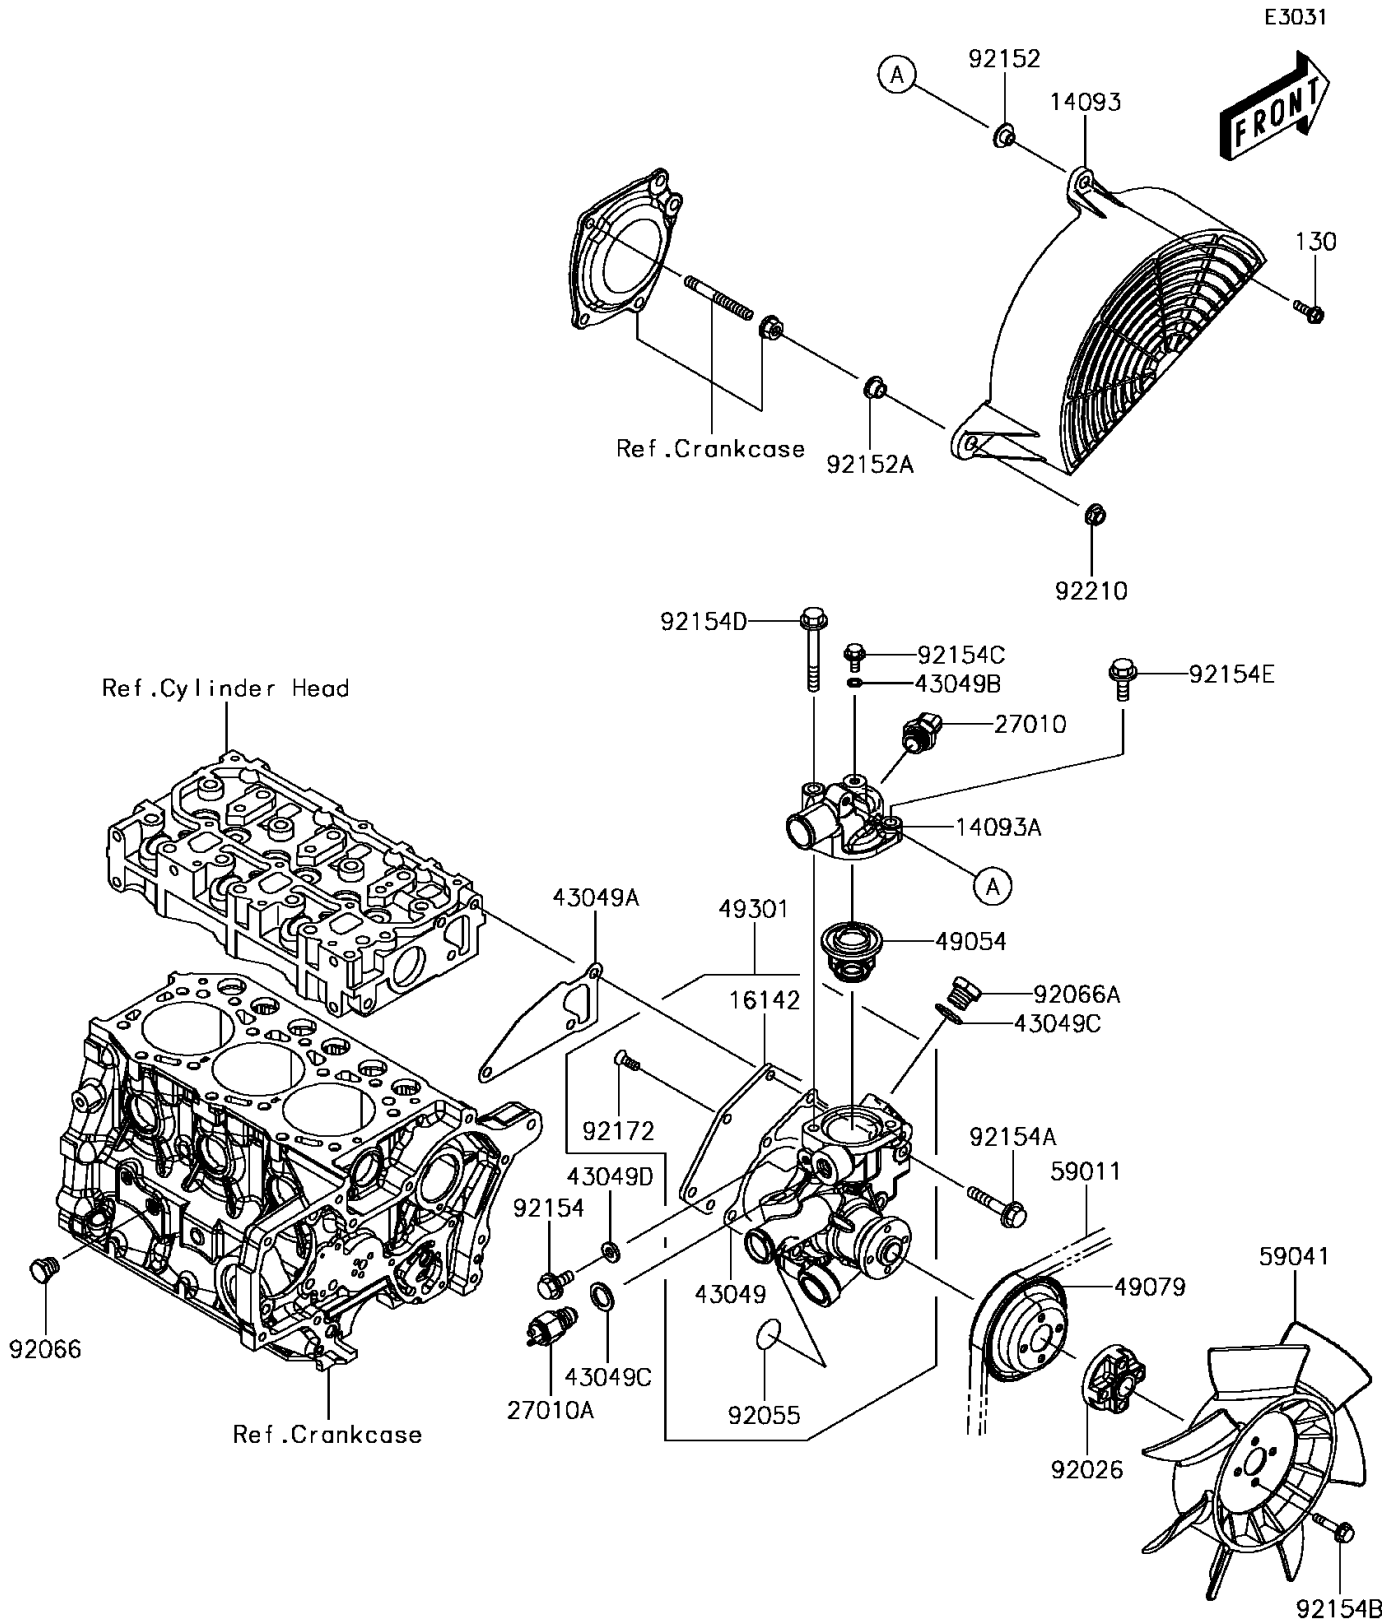

2017 MULE PRO-DX™ DIESEL PARTS DIAGRAM

Water Pump

2017 MULE PRO-DX™ DIESEL PARTS LIST

Water Pump

ITEM NAME	PART NUMBER	QUANTITY
BOLT-FLANGED,6X20 (Ref # 130)	130BA0620	1
COVER,FAN (Ref # 14093)	14093-0297	1
COVER,THERMOSTAT (Ref # 14093A)	14093-0446	1
COVER-PUMP (Ref # 16142)	16142-0736	1
SWITCH,THERMOSTAT (Ref # 27010)	27010-0839	1
SWITCH,THERMO (Ref # 27010A)	27010-0840	1
PACKING,WATER PUMP (Ref # 43049)	43049-0040	1
PACKING,WATER PUMP (Ref # 43049A)	43049-0041	1
PACKING,6X1 (Ref # 43049B)	43049-0042	1
PACKING (Ref # 43049C)	43049-0043	2
PACKING,8X1 (Ref # 43049D)	43049-0047	1
THERMOSTAT (Ref # 49054)	49054-0008	1
PULLEY-BELT (Ref # 49079)	49079-0027	1
PUMP-ASSY-WATER (Ref # 49301)	49301-0002	1
BELT,A35 (Ref # 59011)	59011-0045	1
FAN,COOLING (Ref # 59041)	59041-0015	1
SPACER (Ref # 92026)	92026-0820	1
RING-O (Ref # 92055)	92055-0858	1
PLUG,DRAIN (Ref # 92066)	92066-0853	1
PLUG (Ref # 92066A)	92066-0854	1
COLLAR (Ref # 92152)	92152-0181	1
COLLAR (Ref # 92152A)	92152-0613	1
BOLT,FLANGED,8X12 (Ref # 92154)	92154-1999	1
BOLT,FLANGED,8X45 (Ref # 92154A)	92154-2000	3
BOLT,FLANGED,6X30 (Ref # 92154B)	92154-2067	4
BOLT,FLANGED,6X10 (Ref # 92154C)	92154-2068	1
BOLT,FLANGED,8X65 (Ref # 92154D)	92154-2070	1
BOLT,FLANGED,8X28 (Ref # 92154E)	92154-2110	1
SCREW,6X12 (Ref # 92172)	92172-0987	5

2017 MULE PRO-DX™ DIESEL PARTS LIST

Water Pump

ITEM NAME	PART NUMBER	QUANTITY
NUT,FLANGED,8MM (Ref # 92210)	92210-0555	1