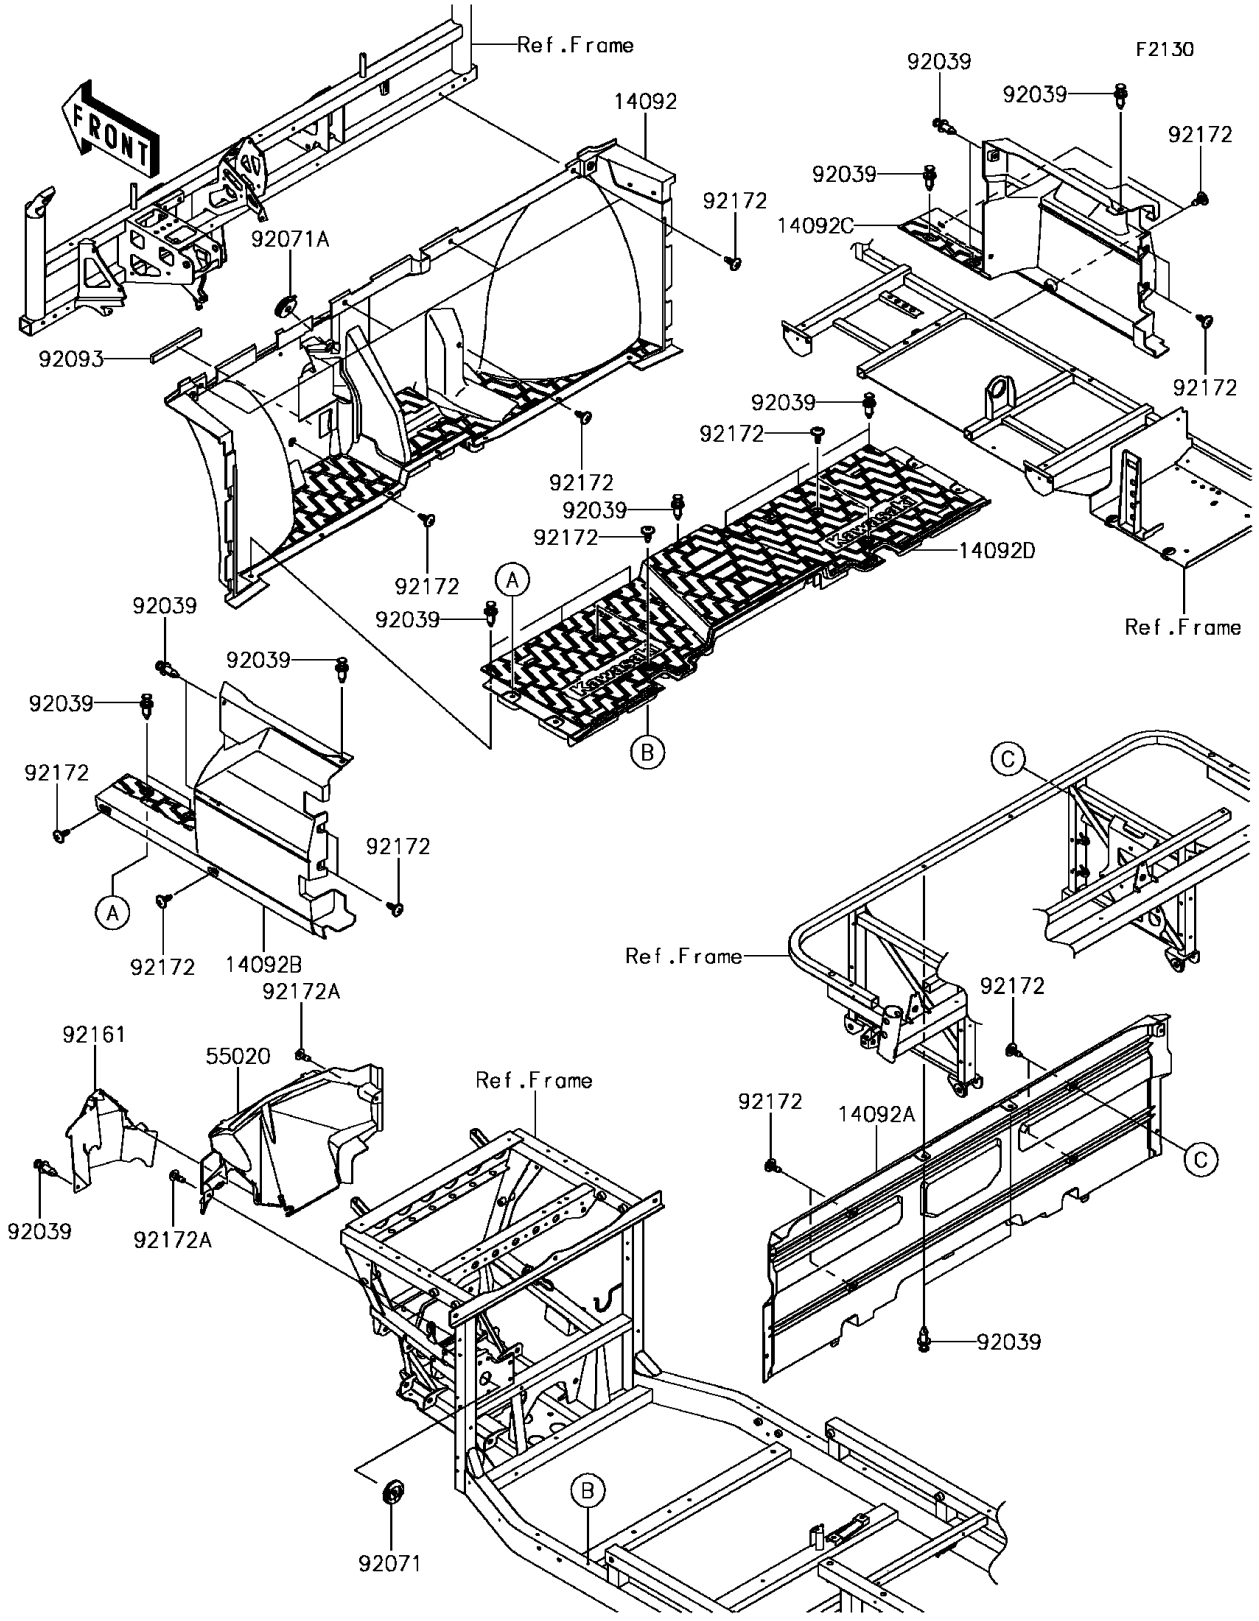

# 2017 MULE PRO-DX™ DIESEL PARTS DIAGRAM

## Frame Fittings(Front)

## 2017 MULE PRO-DX™ DIESEL PARTS LIST

### Frame Fittings(Front)

ITEM NAME	PART NUMBER	QUANTITY
COVER,FR FLOOR (Ref # 14092)	14092-1184	1
COVER,FR SEAT (Ref # 14092A)	14092-1185	1
COVER,SIDE,LH,FR (Ref # 14092B)	14092-1188	1
COVER,SIDE,RH,FR (Ref # 14092C)	14092-1189	1
COVER,FLOOR,BOTTOM (Ref # 14092D)	14092-1196	1
GUARD (Ref # 55020)	55020-0961	1
RIVET (Ref # 92039)	92039-1229	20
GROMMET,9X45X9 (Ref # 92071)	92071-0728	1
GROMMET,8X22X8 (Ref # 92071A)	92071-0753	1
SEAL,10X20X165 (Ref # 92093)	92093-0617	1
DAMPER (Ref # 92161)	92161-1649	1
SCREW,6X16 (Ref # 92172)	92172-0711	22
SCREW,TAPPING,6X16 (Ref # 92172A)	92172-0739	2