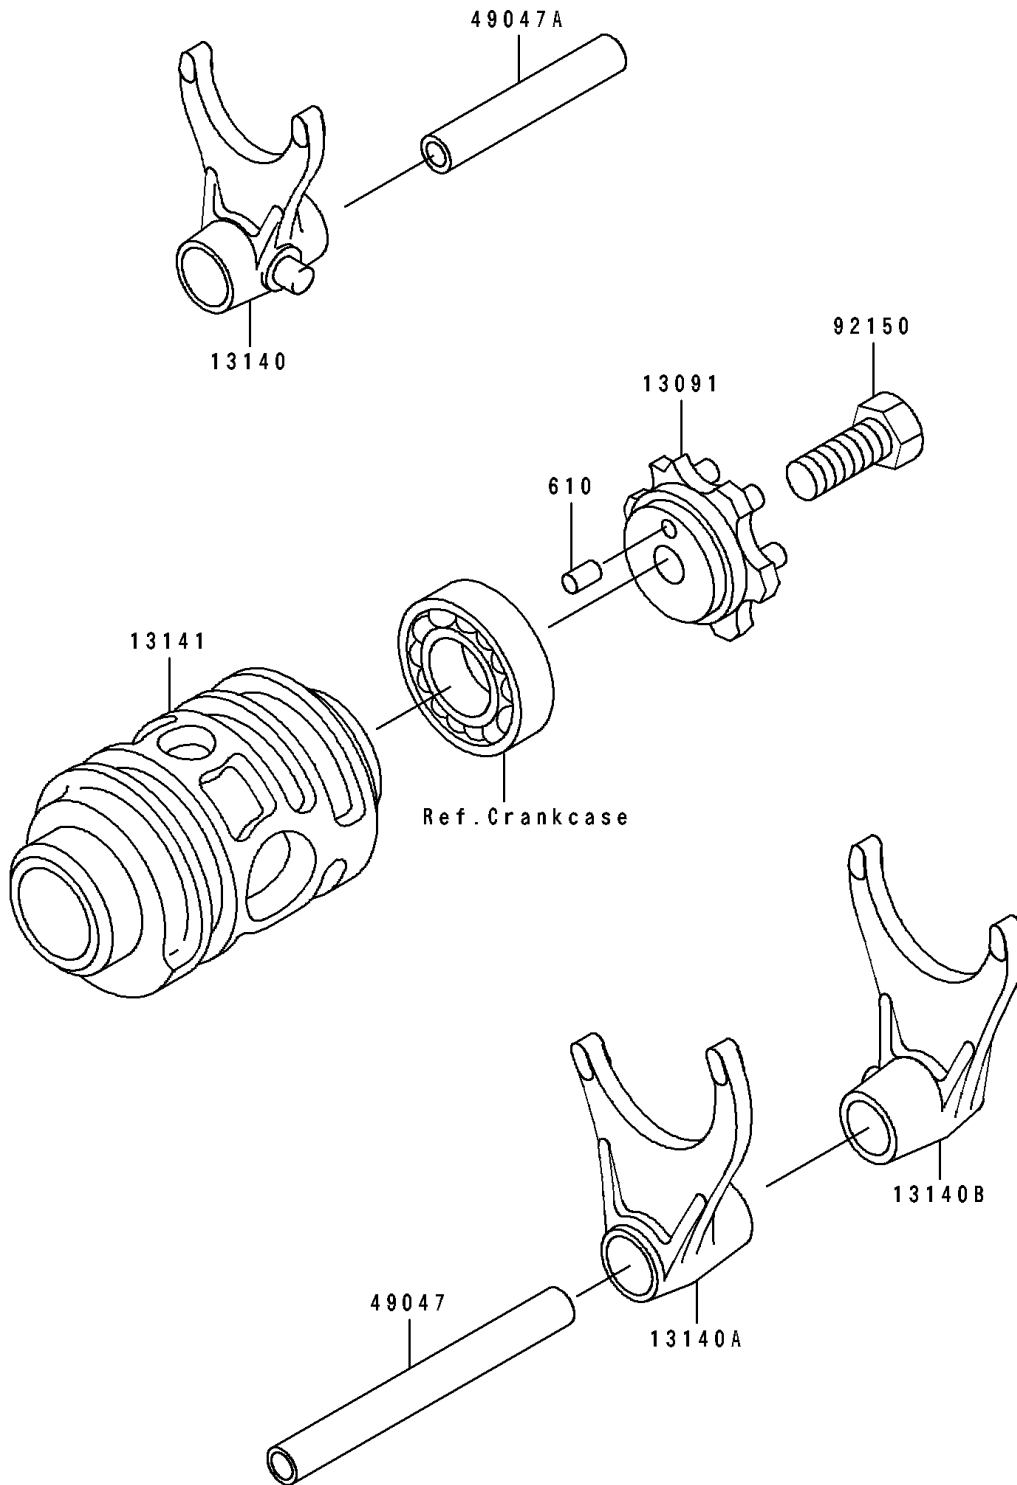

1997 KX125 PARTS DIAGRAM

Gear Change Drum/Shift Fork(s)

E1362

1997 KX125 PARTS LIST

Gear Change Drum/Shift Fork(s)

ITEM NAME	PART NUMBER	QUANTITY
ROLLER,4X8 (Ref # 610)	610A0408	1
HOLDER,CHANGE DRUM (Ref # 13091)	13091-1921	1
FORK-SHIFT,2ND&3RD (Ref # 13140)	13140-1251	1
FORK-SHIFT,LOW&4TH (Ref # 13140A)	13140-1252	1
FORK-SHIFT,5TH&TOP (Ref # 13140B)	13140-1253	1
DRUM-CHANGE (Ref # 13141)	13141-1188	1
ROD-SHIFT,L=94 (Ref # 49047)	49047-1086	1
ROD-SHIFT,L=77.5 (Ref # 49047A)	49047-1087	1
BOLT,8X18 (Ref # 92150)	92150-1490	1