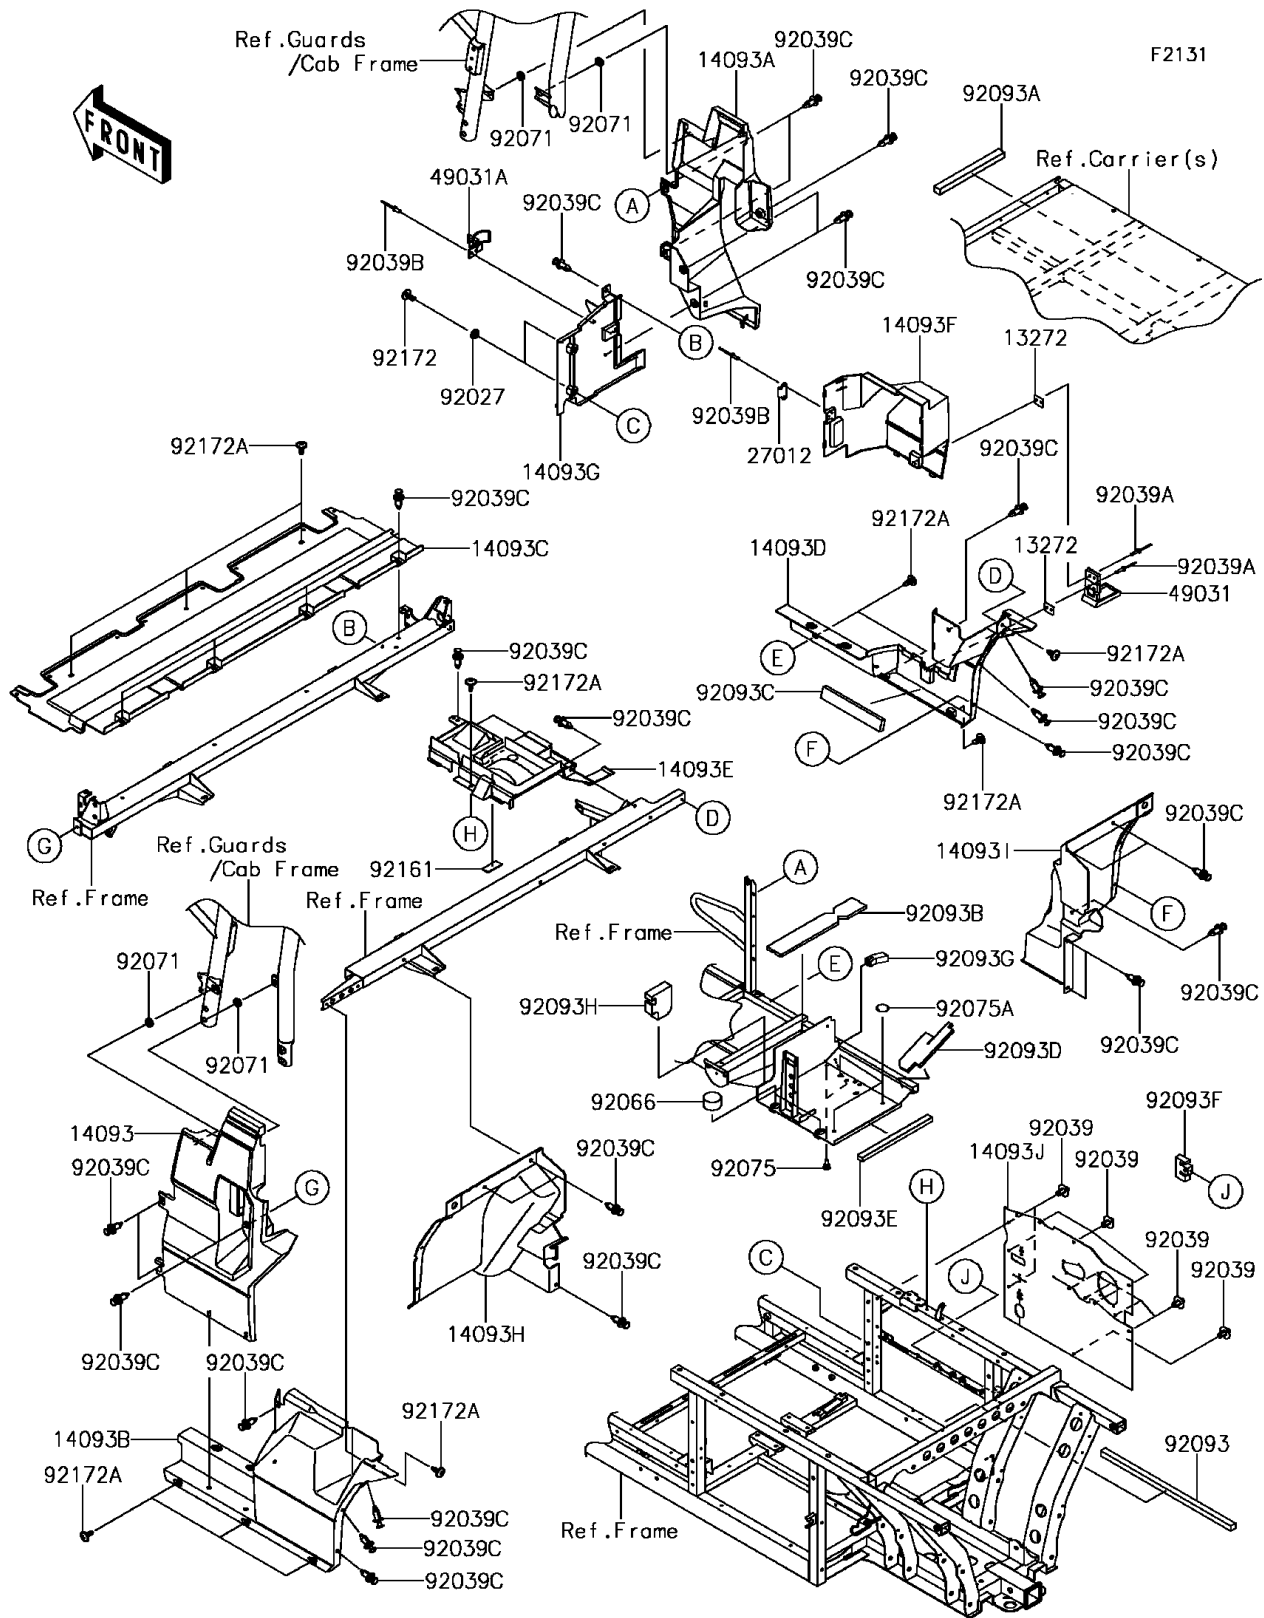

2017 MULE PRO-DX™ DIESEL PARTS DIAGRAM

Frame Fittings(Rear)

2017 MULE PRO-DX™ DIESEL PARTS LIST

Frame Fittings(Rear)

ITEM NAME	PART NUMBER	QUANTITY
PLATE,LATCH (Ref # 13272)	13272-1828	2
COVER,SIDE,LH,FR,F.BLACK (Ref # 14093)	14093-0167-6Z	1
COVER,SIDE,RH,FR,F.BLACK (Ref # 14093A)	14093-0168-6Z	1
COVER,SIDE,LH,RR (Ref # 14093B)	14093-0169	1
COVER,SEAT,BACK (Ref # 14093C)	14093-0171	1
COVER,SIDE,RH,RR (Ref # 14093D)	14093-0173	1
COVER,DUST (Ref # 14093E)	14093-0296	1
COVER,SIDE,RH,A/C MAINT. (Ref # 14093F)	14093-0371	1
COVER,SIDE,RH,A/C,FR (Ref # 14093G)	14093-0372	1
COVER,RR,FLOOR,MUD,LH (Ref # 14093H)	14093-0388	1
COVER,RR,FLOOR,MUD,RH (Ref # 14093I)	14093-0389	1
COVER,MAINTENANCE ROOM (Ref # 14093J)	14093-0492	1
HOOK,STRIKER (Ref # 27012)	27012-0806	1
LATCH,A/C (Ref # 49031)	49031-0007	1
LATCH,TOGGLE (Ref # 49031A)	49031-0015	1
COLLAR,L=4.6 (Ref # 92027)	92027-1168	2
RIVET (Ref # 92039)	92039-0086	12
RIVET,3.2X13.4 (Ref # 92039A)	92039-0739	4
RIVET (Ref # 92039B)	92039-0747	4
RIVET (Ref # 92039C)	92039-1229	31
PLUG,36X20 (Ref # 92066)	92066-0812	2
GROMMET (Ref # 92071)	92071-056	4
DAMPER,6X10X15 (Ref # 92075)	92075-1808	2
DAMPER,RUBBER (Ref # 92075A)	92075-261	3
SEAL,DUST,20X20X565 (Ref # 92093)	92093-0631	1
SEAL,DUST,20X25X280 (Ref # 92093A)	92093-0633	1
SEAL,DUST,61X368X10 (Ref # 92093B)	92093-0643	1
SEAL,DUST,39X255X15 (Ref # 92093C)	92093-0644	1
SEAL,DUST,69X207X10 (Ref # 92093D)	92093-0645	1

2017 MULE PRO-DX™ DIESEL PARTS LIST

Frame Fittings(Rear)

ITEM NAME	PART NUMBER	QUANTITY
SEAL,DUST,15X305X20 (Ref # 92093E)	92093-0646	1
SEAL,52X72X20 (Ref # 92093F)	92093-0651	1
SEAL,21.5X60X20 (Ref # 92093G)	92093-0652	1
SEAL,GOMSPOR (Ref # 92093H)	92093-0667	1
DAMPER,25X60X3.175 (Ref # 92161)	92161-1827	1
SCREW,6X16 (Ref # 92172)	92172-0236	2
SCREW,6X16 (Ref # 92172A)	92172-0711	12