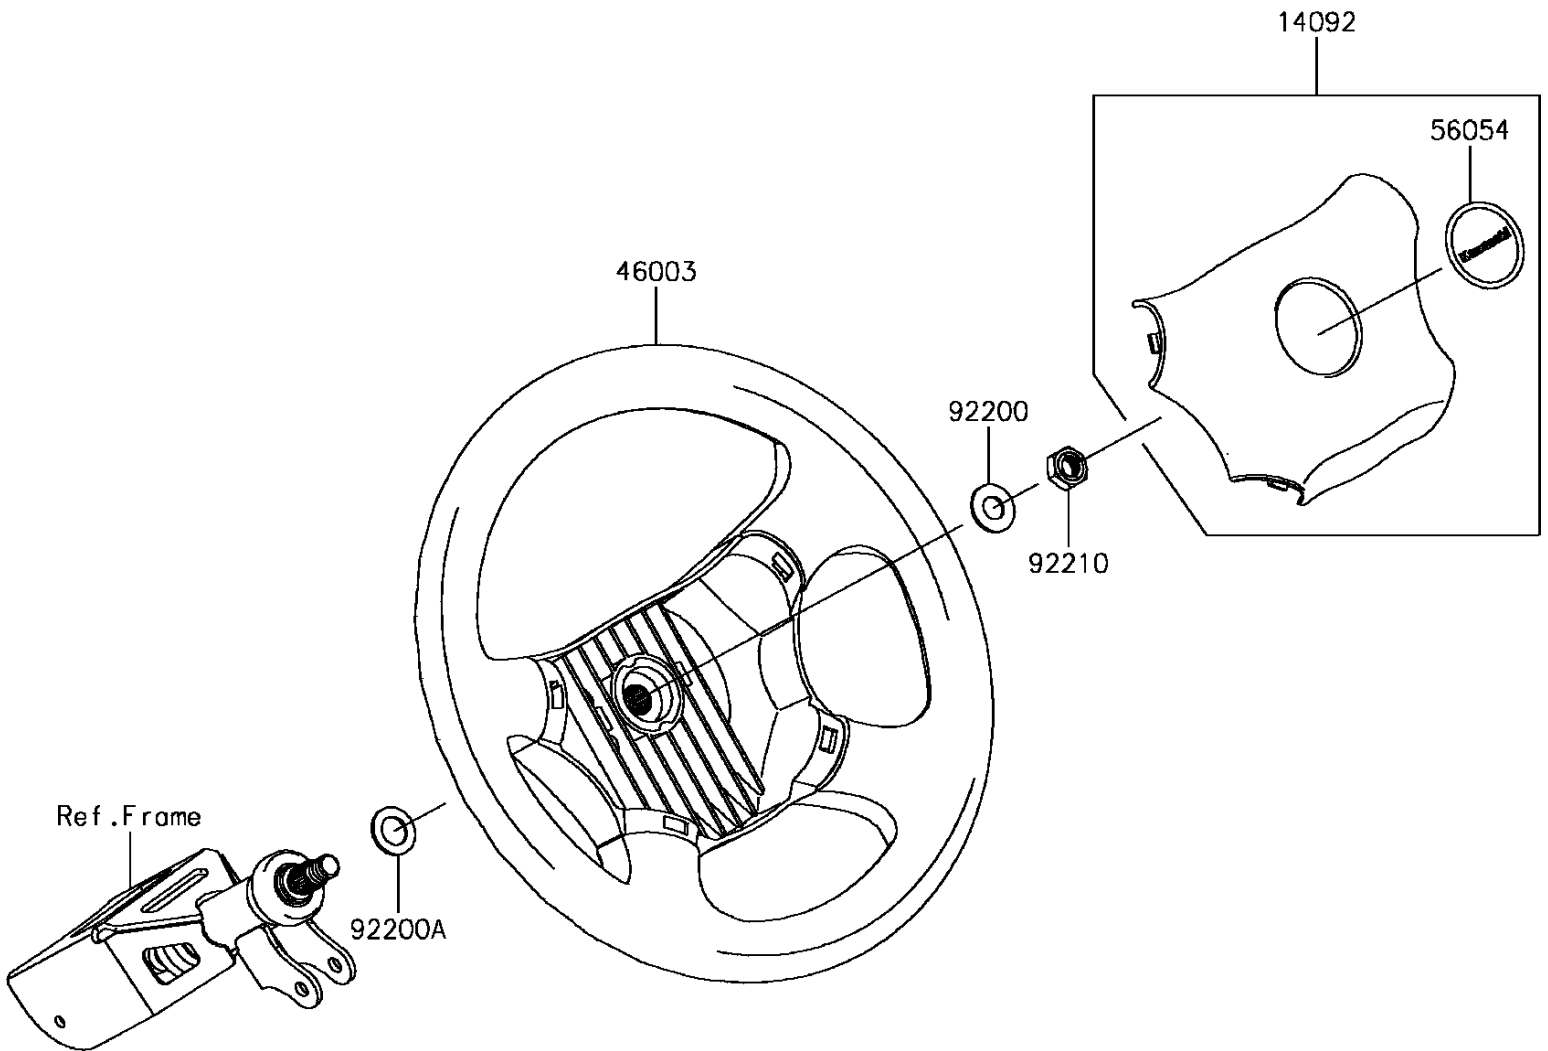

2017 MULE PRO-DX™ DIESEL PARTS DIAGRAM

Steering Wheel

F2311

2017 MULE PRO-DX™ DIESEL PARTS LIST

Steering Wheel

ITEM NAME	PART NUMBER	QUANTITY
COVER,HORN SWITCH (Ref # 14092)	14092-1029	1
HANDLE (Ref # 46003)	46003-0595	1
MARK,CENTER LOGO,KAWASAKI (Ref # 56054)	56054-1188	1
WASHER,12.1X25X1.6 (Ref # 92200)	92200-0455	1
WASHER,15X25X1.6 (Ref # 92200A)	92200-0460	1
NUT,LOCK,12MM (Ref # 92210)	92210-1249	1