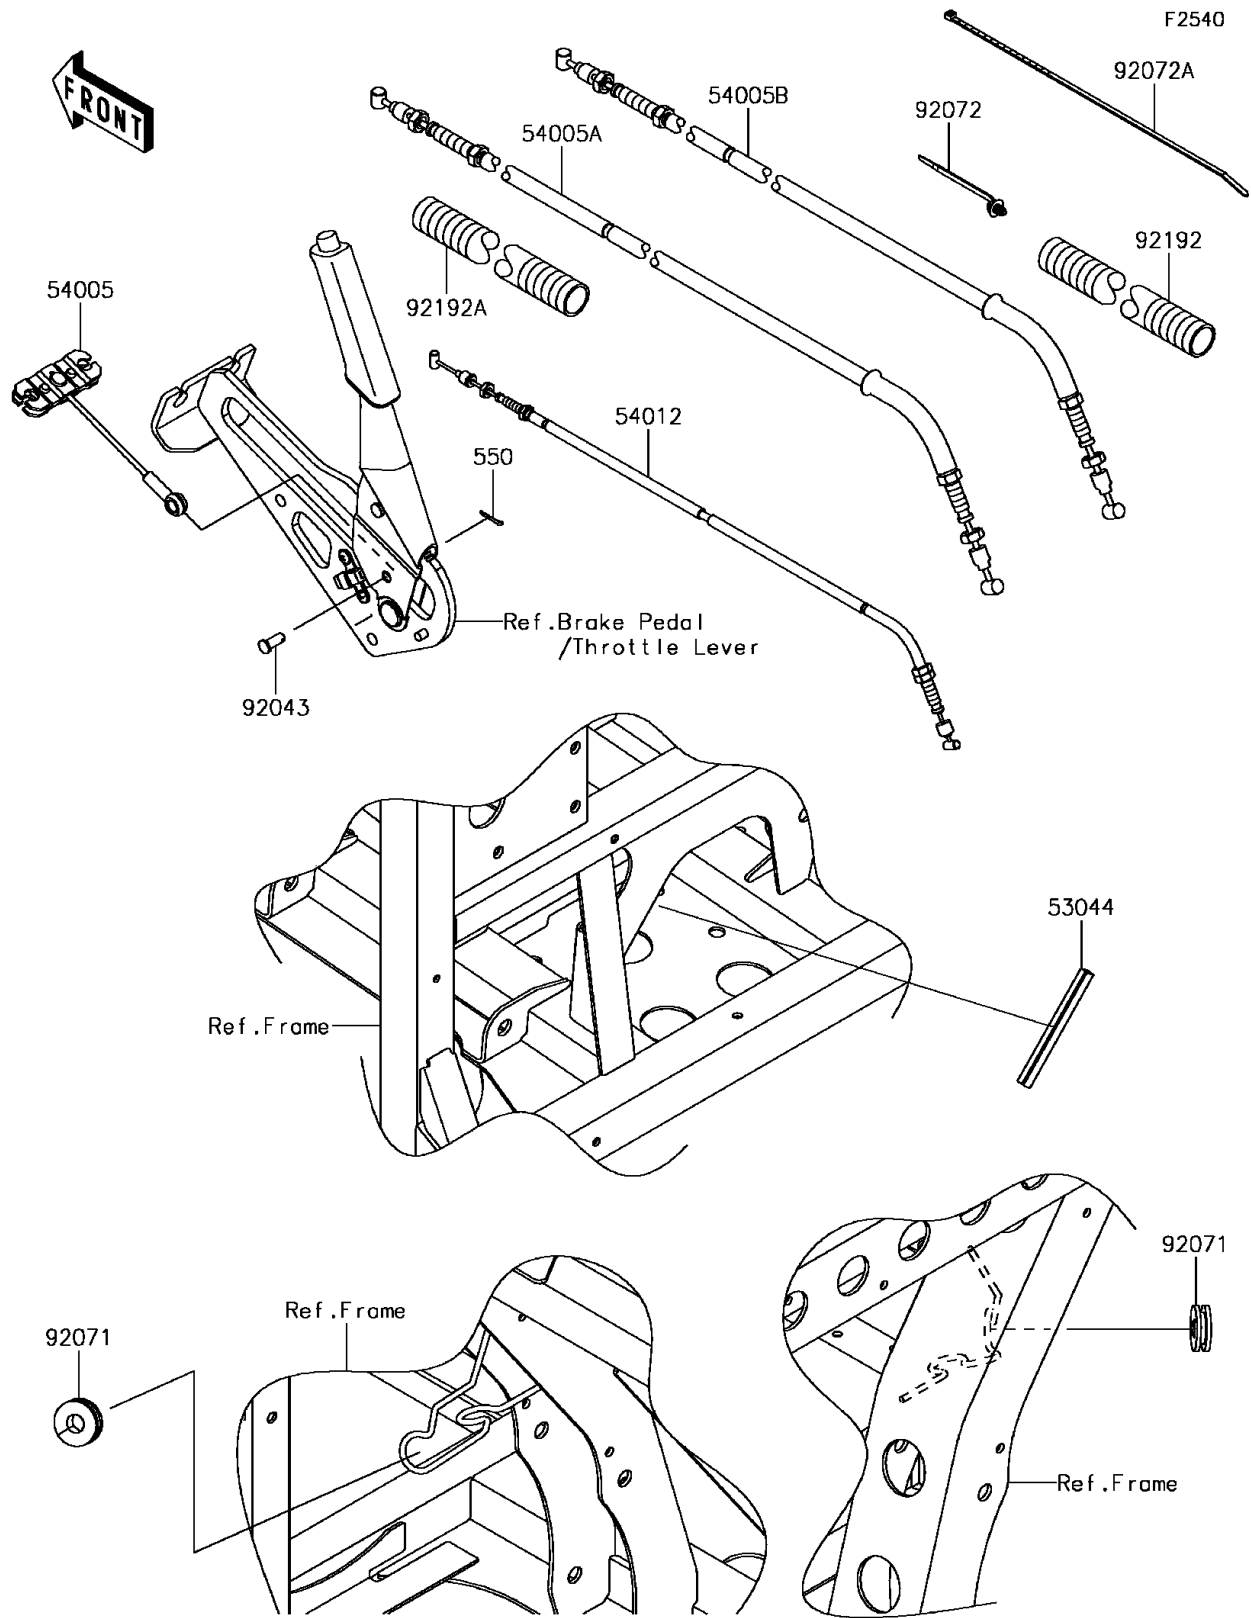

2017 MULE PRO-DX™ DIESEL PARTS DIAGRAM

Cables

2017 MULE PRO-DX™ DIESEL PARTS LIST

Cables

ITEM NAME	PART NUMBER	QUANTITY
TRIM,L=111 (Ref # 53044)	53044-7502	1
CABLE-BRAKE,PARKING,FR (Ref # 54005)	54005-0035	1
CABLE-BRAKE,PARKING,LH (Ref # 54005A)	54005-0039	1
CABLE-BRAKE,PARKING,RH (Ref # 54005B)	54005-0040	1
CABLE-THROTTLE (Ref # 54012)	54012-0633	1
PIN-COTTER,2.5X18 (Ref # 550)	550AA2518	1
PIN (Ref # 92043)	92043-1039	1
GROMMET (Ref # 92071)	92071-0029	2
BAND (Ref # 92072)	92072-1414	9
BAND,L=292.1 (Ref # 92072A)	92072-3509	7
TUBE,CONVOLUTED,25.1X30X260 (Ref # 92192)	92192-1363	1
TUBE,CONVOLUTED,25.1X30X210 (Ref # 92192A)	92192-1391	1