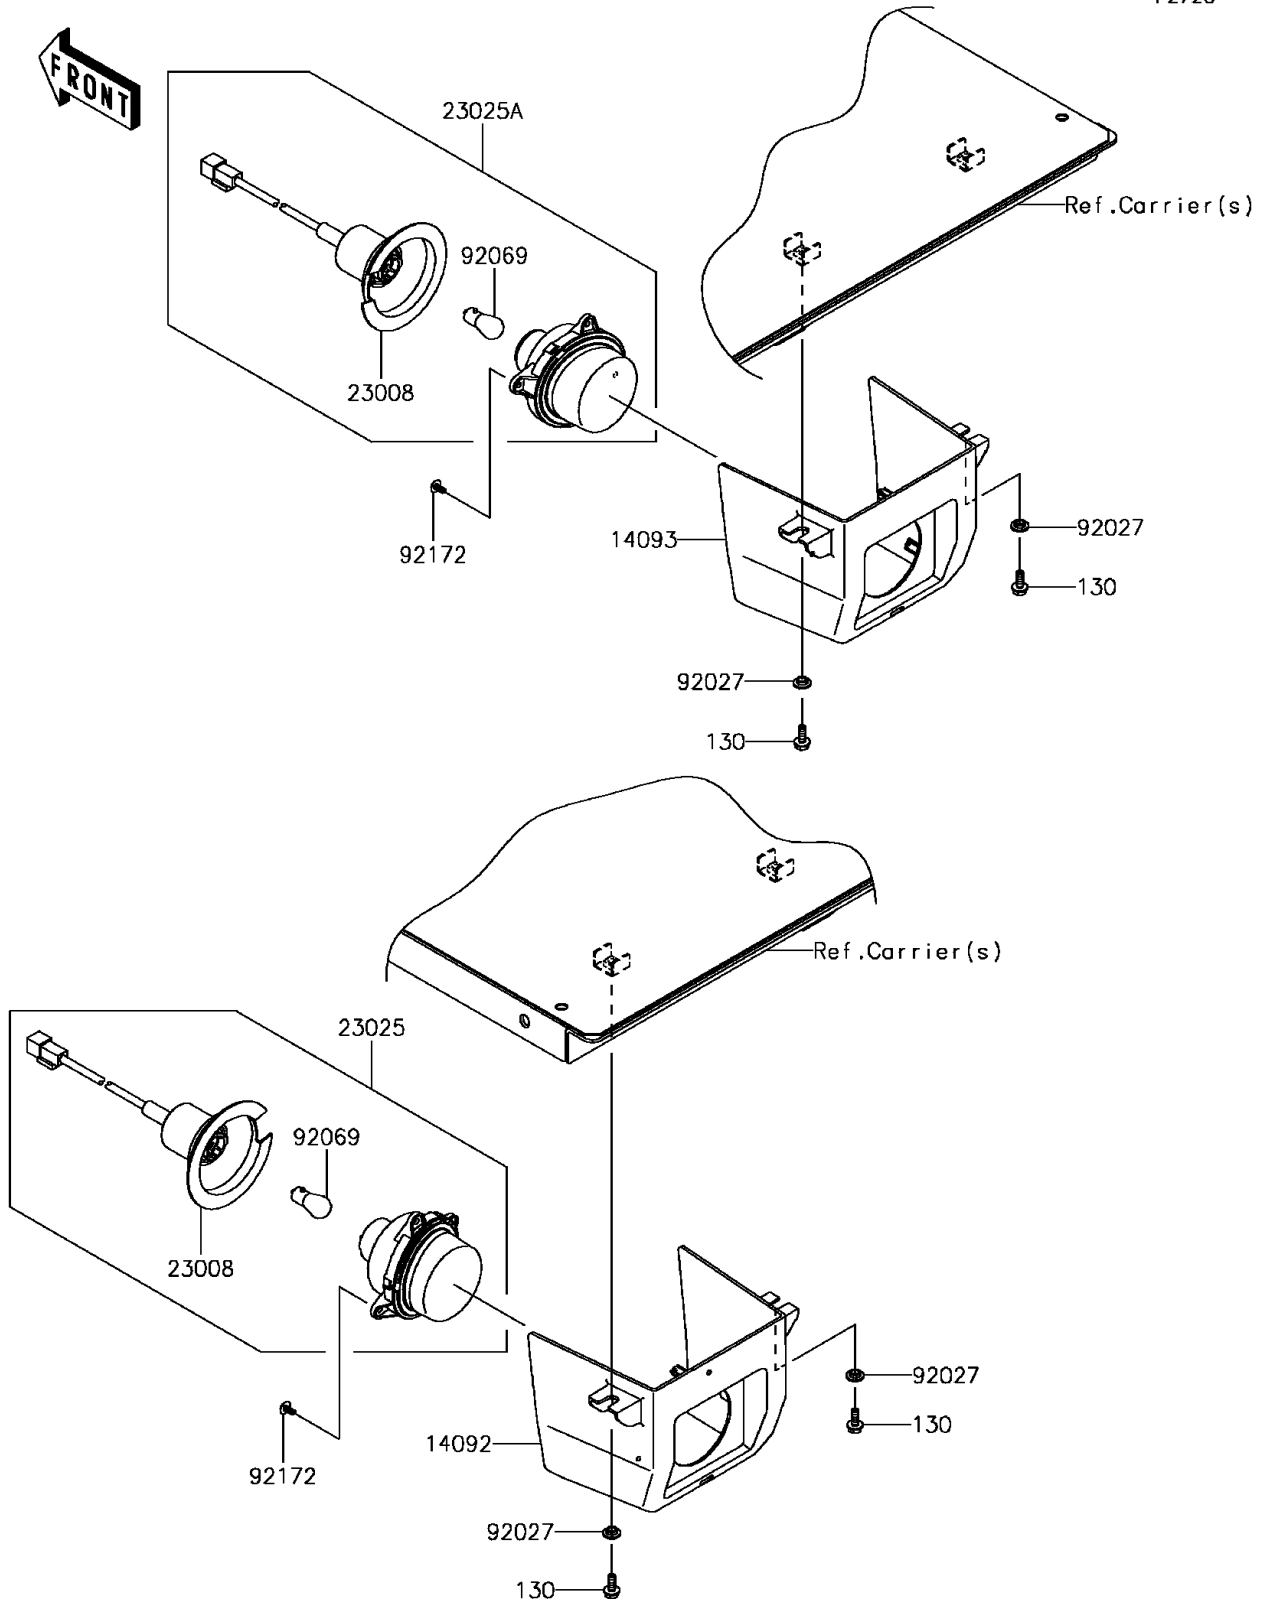

# 2017 MULE PRO-DX™ DIESEL PARTS DIAGRAM

Taillight(s)

F2720

## 2017 MULE PRO-DX™ DIESEL PARTS LIST

### Taillight(s)

ITEM NAME	PART NUMBER	QUANTITY
BOLT-FLANGED,6X16 (Ref # 130)	130CA0616	4
COVER,TAIL LAMP,LH (Ref # 14092)	14092-1183	1
COVER,TAIL LAMP,RH (Ref # 14093)	14093-0091	1
SOCKET-ASSY (Ref # 23008)	23008-0162	2
LAMP-TAIL,LH (Ref # 23025)	23025-0334	1
LAMP-TAIL,RH (Ref # 23025A)	23025-0341	1
COLLAR,L=4.6 (Ref # 92027)	92027-1168	4
BULB,12V 21/5W (Ref # 92069)	92069-0072	2
SCREW,TAPPING,5X10 (Ref # 92172)	92172-0262	6