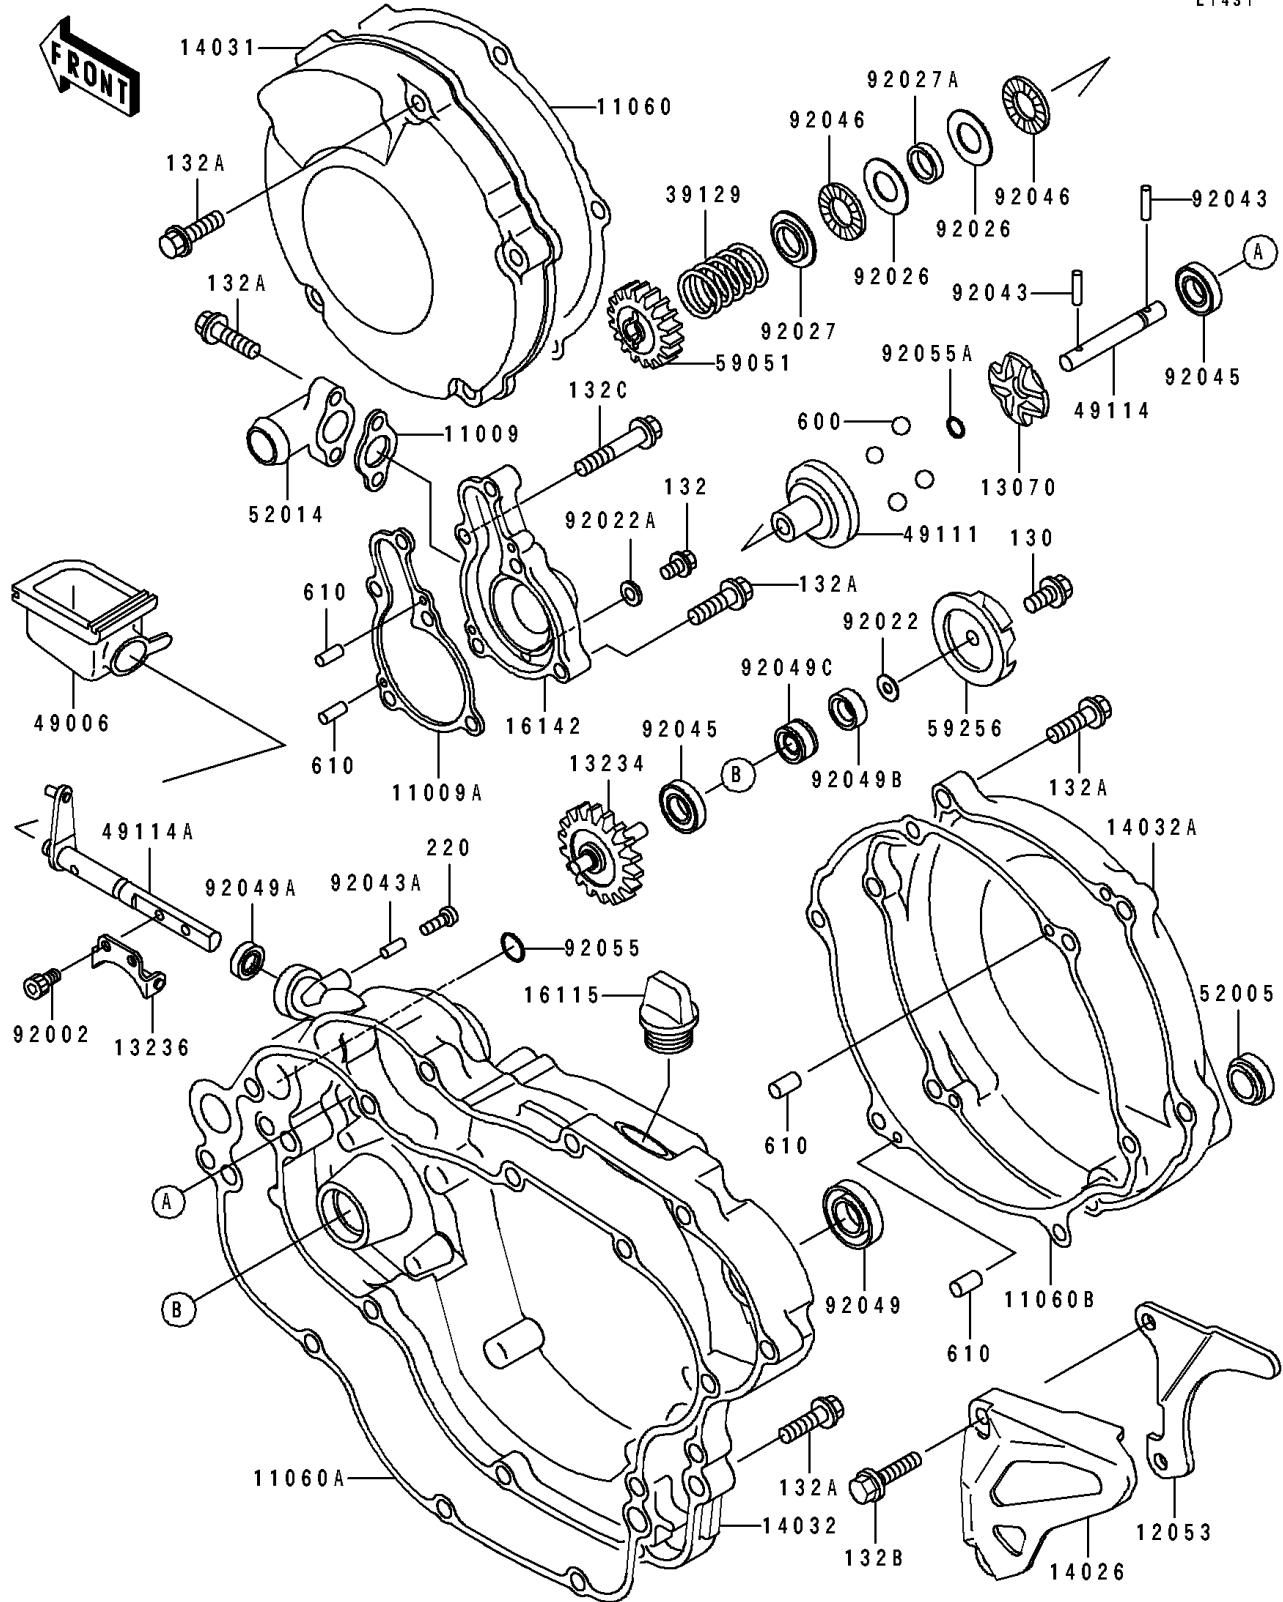

# 1997 KX125 PARTS DIAGRAM

Engine Cover(s)

E1431

# 1997 KX125 PARTS LIST

Engine Cover(s)

ITEM NAME	PART NUMBER	QUANTITY
COLLAR,15.2X17X4 (Ref # 92027A)	92027-1839	1
PIN,3X12.8 (Ref # 92043)	92043-1256	2
PIN,2X9.8 (Ref # 92043A)	92043-1293	1
BEARING-BALL,608MC3 (Ref # 92045)	92045-1305	2
BEARING-NEEDLE (Ref # 92046)	92046-1252	2
SEAL-OIL,SB16244 (Ref # 92049)	92049-002	1
SEAL-OIL,SDO8144 (Ref # 92049A)	92049-1207	1
SEAL-OIL,MH8X18X3.5-A (Ref # 92049B)	92049-1359	1
SEAL-OIL,MHSD8X18X10J-1 (Ref # 92049C)	92049-1366	1
RING-O (Ref # 92055)	92055-086	1
RING-O,5.5X1.5 (Ref # 92055A)	92055-1343	1
BOLT-FLANGED (Ref # 130)	130P0514	1
BOLT-FLANGED-SMALL (Ref # 132)	132G0608	1
BOLT-FLANGED-SMALL (Ref # 132A)	132G0625	26
BOLT-FLANGED-SMALL (Ref # 132B)	132G0630	2
BOLT-FLANGED-SMALL (Ref # 132C)	132G0655	1
SCREW-PAN-CROS (Ref # 220)	220B0306	1
BALL-STEEL,5/16" (Ref # 600)	600A1000	4
ROLLER,4X8 (Ref # 610)	610A0408	4