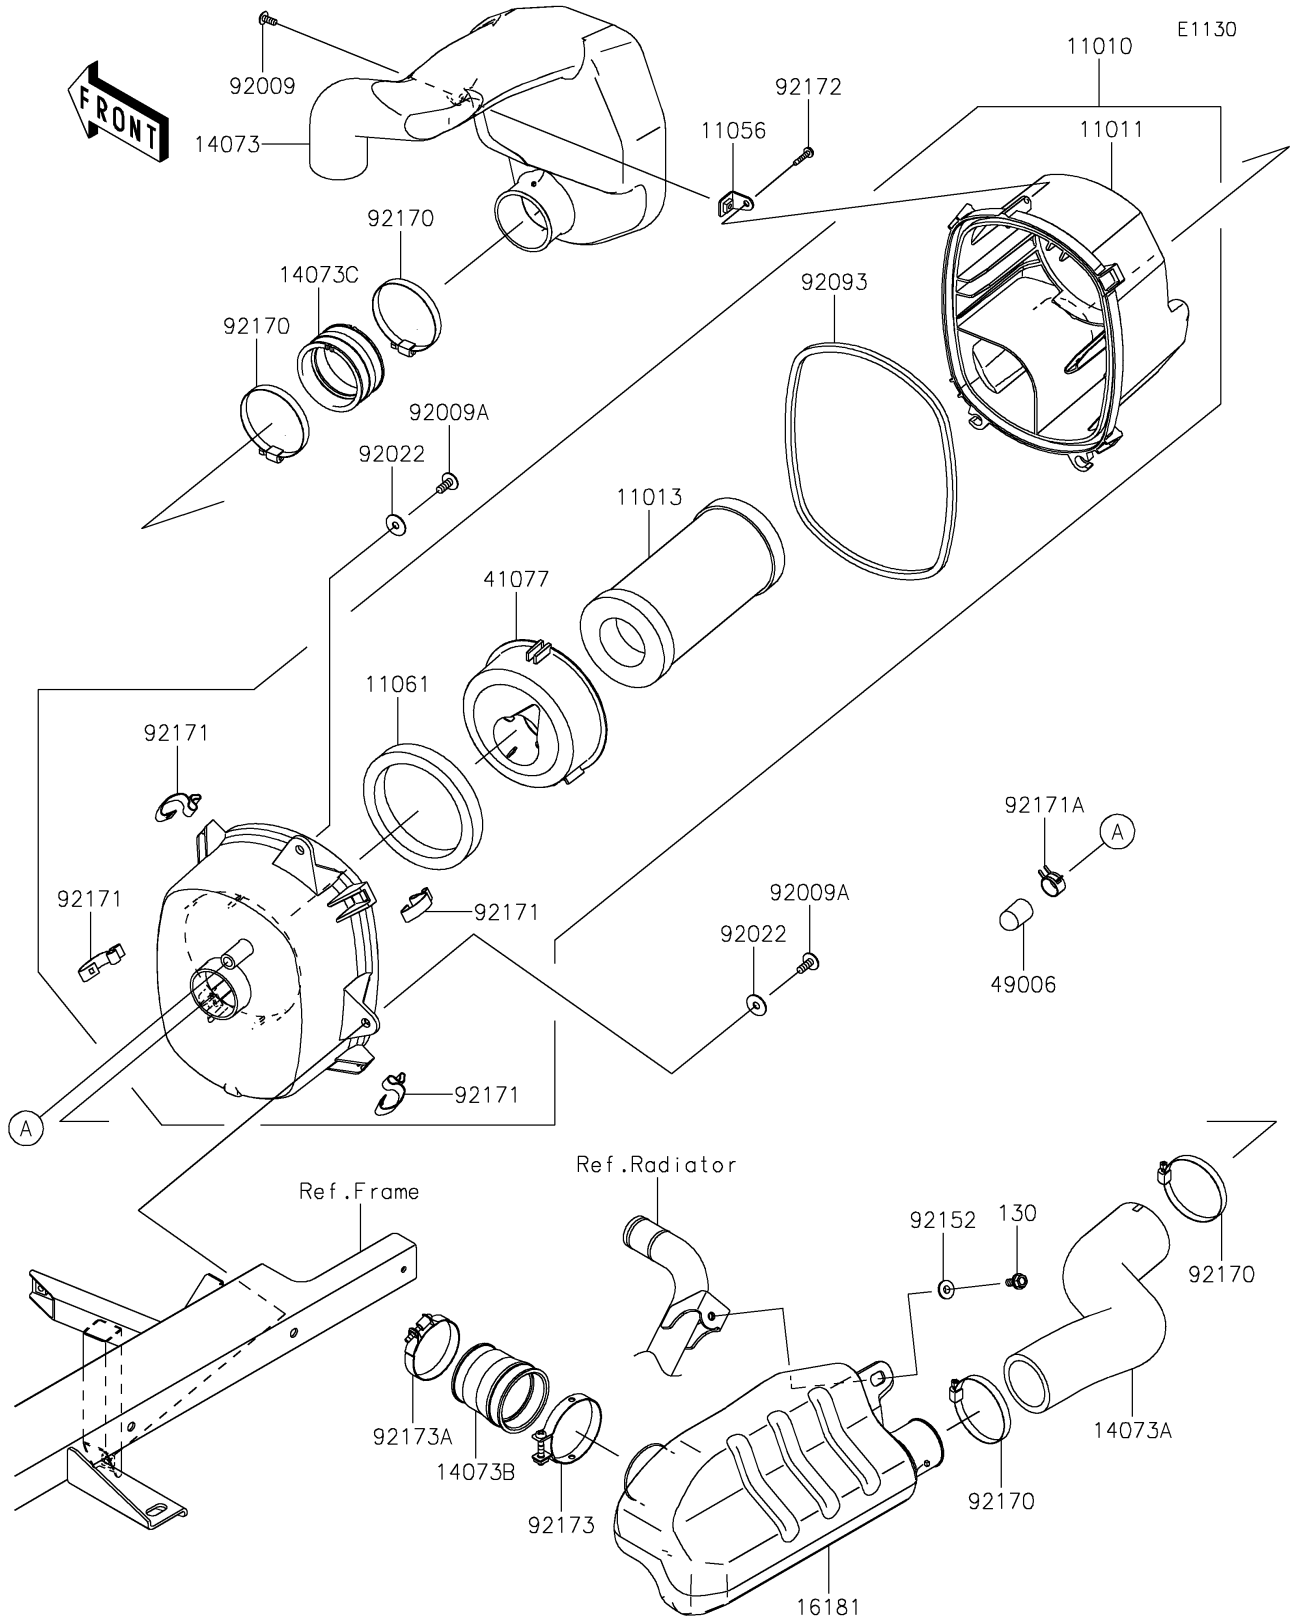

2018 MULE PRO-DX™ EPS DIESEL PARTS DIAGRAM

Air Cleaner

2018 MULE PRO-DX™ EPS DIESEL PARTS LIST

Air Cleaner

ITEM NAME	PART NUMBER	QUANTITY
FILTER-ASSY-AIR (Ref # 11010)	11010-0860	1
CASE-AIR FILTER,UPP (Ref # 11011)	11011-0857	1
ELEMENT-AIR FILTER (Ref # 11013)	11013-1290	1
BRACKET,AIR FILTER (Ref # 11056)	11056-3734	1
GASKET,ADAPTER (Ref # 11061)	11061-0961	1
BOLT-FLANGED,6X14 (Ref # 130)	130BA0614	1
DUCT,INTAKE (Ref # 14073)	14073-0815	1
DUCT,AIR CLEANER-RESONATOR (Ref # 14073A)	14073-0816	1
DUCT,FUNNEL (Ref # 14073B)	14073-0817	1
DUCT,JOINT (Ref # 14073C)	14073-1775	1
TANK-RESONATOR (Ref # 16181)	16181-0018	1
ADAPTER,ELEMENT (Ref # 41077)	41077-0719	1
BOOT (Ref # 49006)	49006-0555	1
SCREW,5X12 (Ref # 92009)	92009-1154	1
SCREW,6X16 (Ref # 92009A)	92009-1621	2
WASHER,PLAIN,6.5X20X1 (Ref # 92022)	92022-165	2
SEAL,AIR FILTER (Ref # 92093)	92093-0607	1
COLLAR,6.5X10X5.6 (Ref # 92152)	92152-0445	1
CLAMP (Ref # 92170)	92170-1764	4
CLAMP (Ref # 92171)	92171-0225	4
CLAMP (Ref # 92171A)	92171-0533	1
SCREW,TAPPING,5X20 (Ref # 92172)	92172-0009	1
CLAMP (Ref # 92173)	92173-1536	1
CLAMP (Ref # 92173A)	92173-1537	1