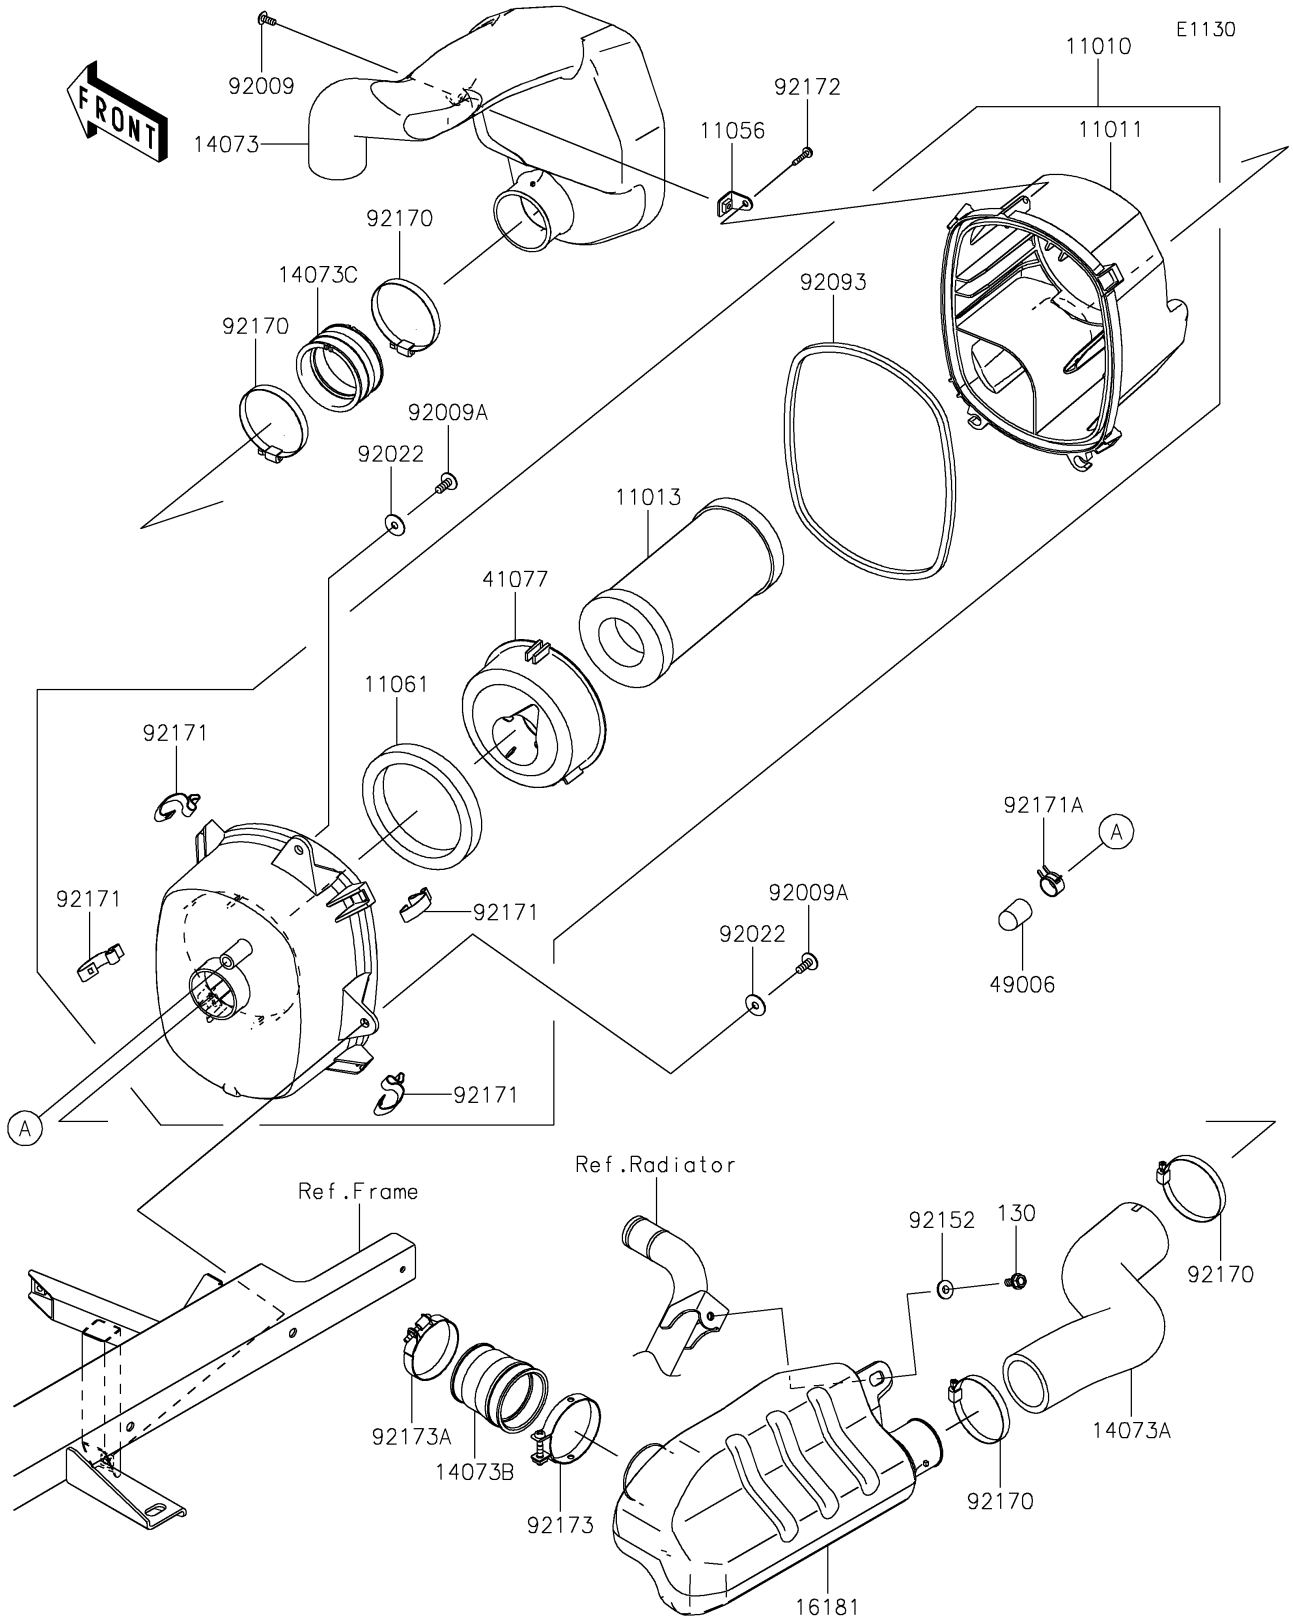

# 2020 MULE PRO-DX™ EPS DIESEL PARTS DIAGRAM

Air Cleaner

## 2020 MULE PRO-DX™ EPS DIESEL PARTS LIST

### Air Cleaner

ITEM NAME	PART NUMBER	QUANTITY
FILTER-ASSY-AIR (Ref # 11010)	11010-0860	1
CASE-AIR FILTER,UPP (Ref # 11011)	11011-0857	1
ELEMENT-AIR FILTER (Ref # 11013)	11013-1290	1
BRACKET,AIR FILTER (Ref # 11056)	11056-3734	1
GASKET,ADAPTER (Ref # 11061)	11061-0961	1
BOLT-FLANGED,6X14 (Ref # 130)	130BA0614	1
DUCT,INTAKE (Ref # 14073)	14073-0815	1
DUCT,AIR CLEANER-RESONATOR (Ref # 14073A)	14073-0816	1
DUCT,FUNNEL (Ref # 14073B)	14073-0817	1
DUCT,JOINT (Ref # 14073C)	14073-1775	1
TANK-RESONATOR (Ref # 16181)	16181-0018	1
ADAPTER,ELEMENT (Ref # 41077)	41077-0719	1
BOOT (Ref # 49006)	49006-0555	1
SCREW,5X12 (Ref # 92009)	92009-1154	1
SCREW,6X16 (Ref # 92009A)	92009-1621	2
WASHER,PLAIN,6.5X20X1 (Ref # 92022)	92022-165	2
SEAL,AIR FILTER (Ref # 92093)	92093-0607	1
COLLAR,6.5X10X5.6 (Ref # 92152)	92152-0445	1
CLAMP (Ref # 92170)	92170-1764	4
CLAMP (Ref # 92171)	92171-0225	4
CLAMP (Ref # 92171A)	92171-0533	1
SCREW,TAPPING,5X20 (Ref # 92172)	92172-0009	1
CLAMP (Ref # 92173)	92173-1536	1
CLAMP (Ref # 92173A)	92173-1537	1