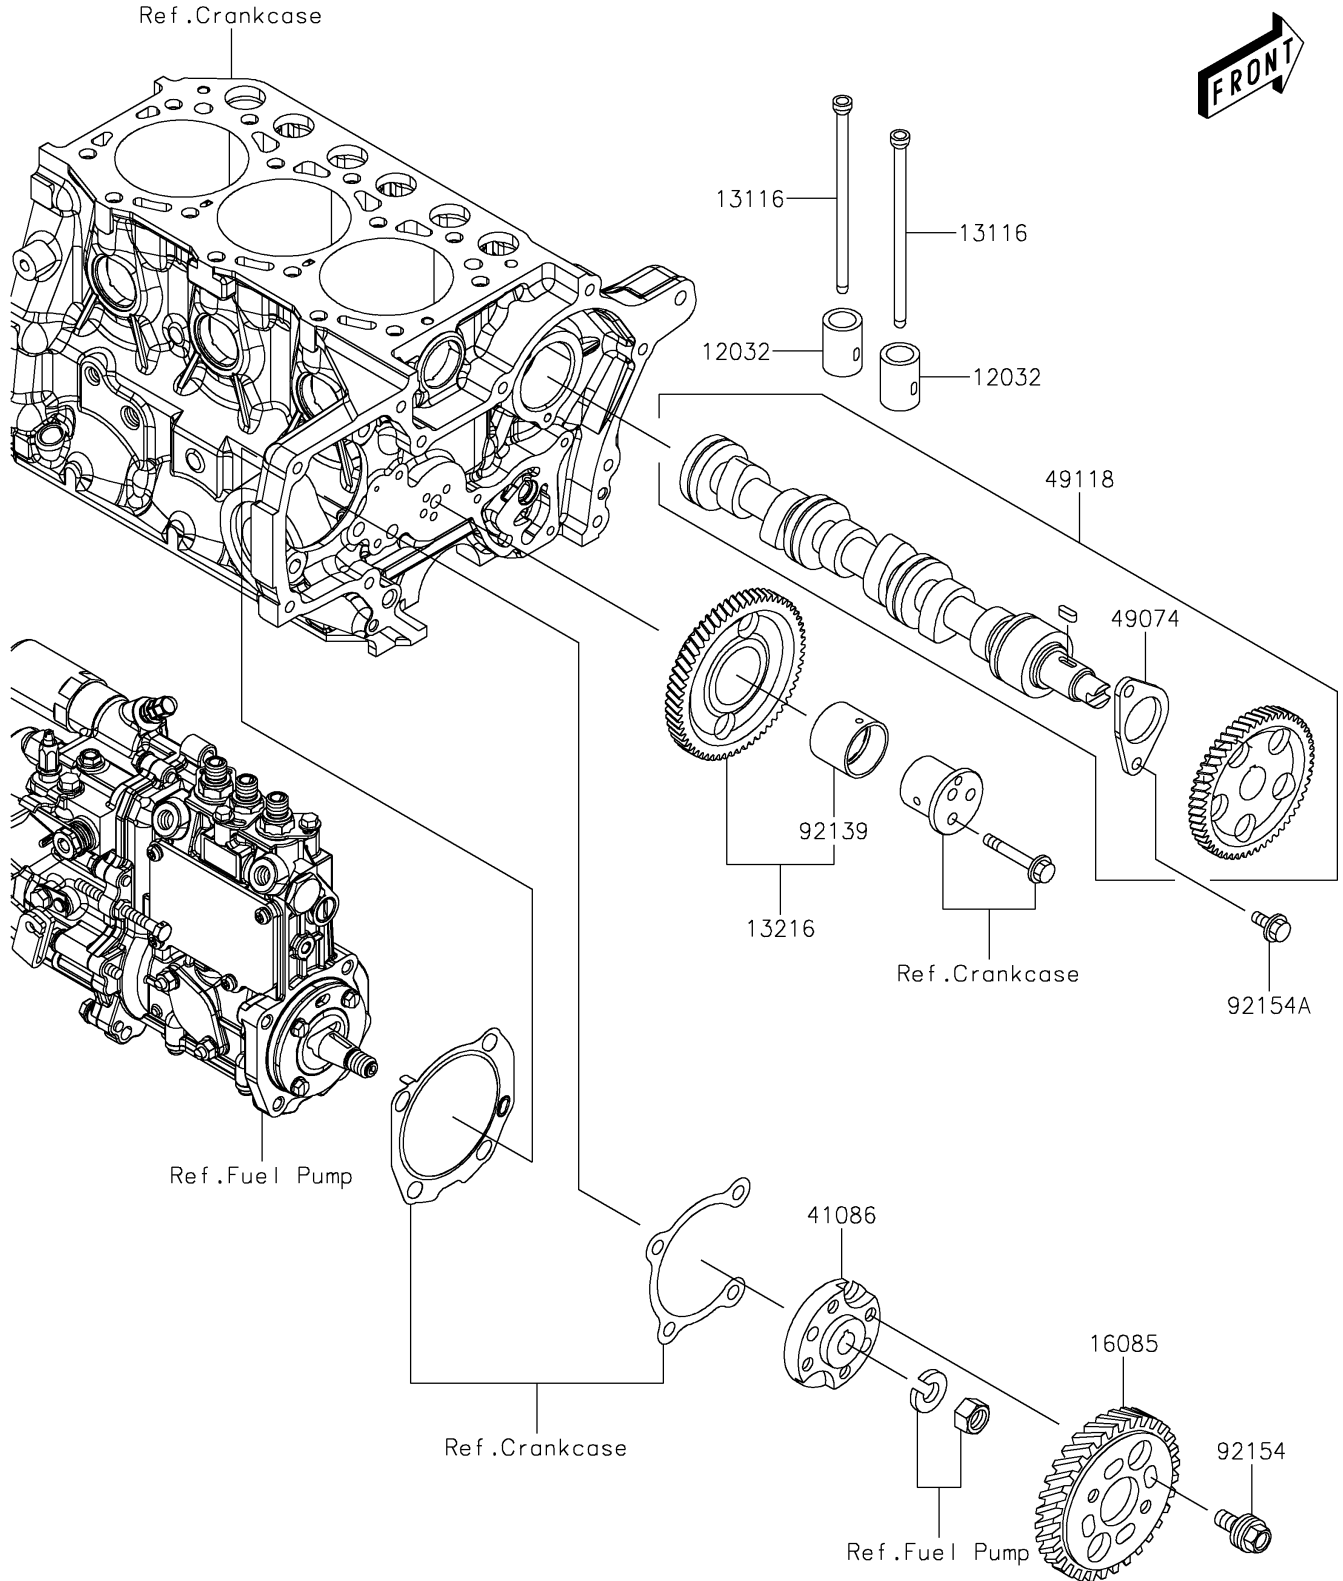

2018 MULE PRO-DX™ EPS DIESEL PARTS DIAGRAM

Valve(s)/Camshaft(s)

E1211

2018 MULE PRO-DX™ EPS DIESEL PARTS LIST

Valve(s)/Camshaft(s)

ITEM NAME	PART NUMBER	QUANTITY
TAPPET (Ref # 12032)	12032-0021	6
ROD-PUSH (Ref # 13116)	13116-0726	6
GEAR-COMP,IDLE (Ref # 13216)	13216-0889	1
GEAR,PUMP (Ref # 16085)	16085-0648	1
FLANGE (Ref # 41086)	41086-0723	1
PLATE-THRUST (Ref # 49074)	49074-0004	1
CAMSHAFT-COMP (Ref # 49118)	49118-0864	1
BUSHING,IDLE GEAR (Ref # 92139)	92139-0863	1
BOLT (Ref # 92154)	92154-1996	4
BOLT,FLANGED,6X12 (Ref # 92154A)	92154-1998	2