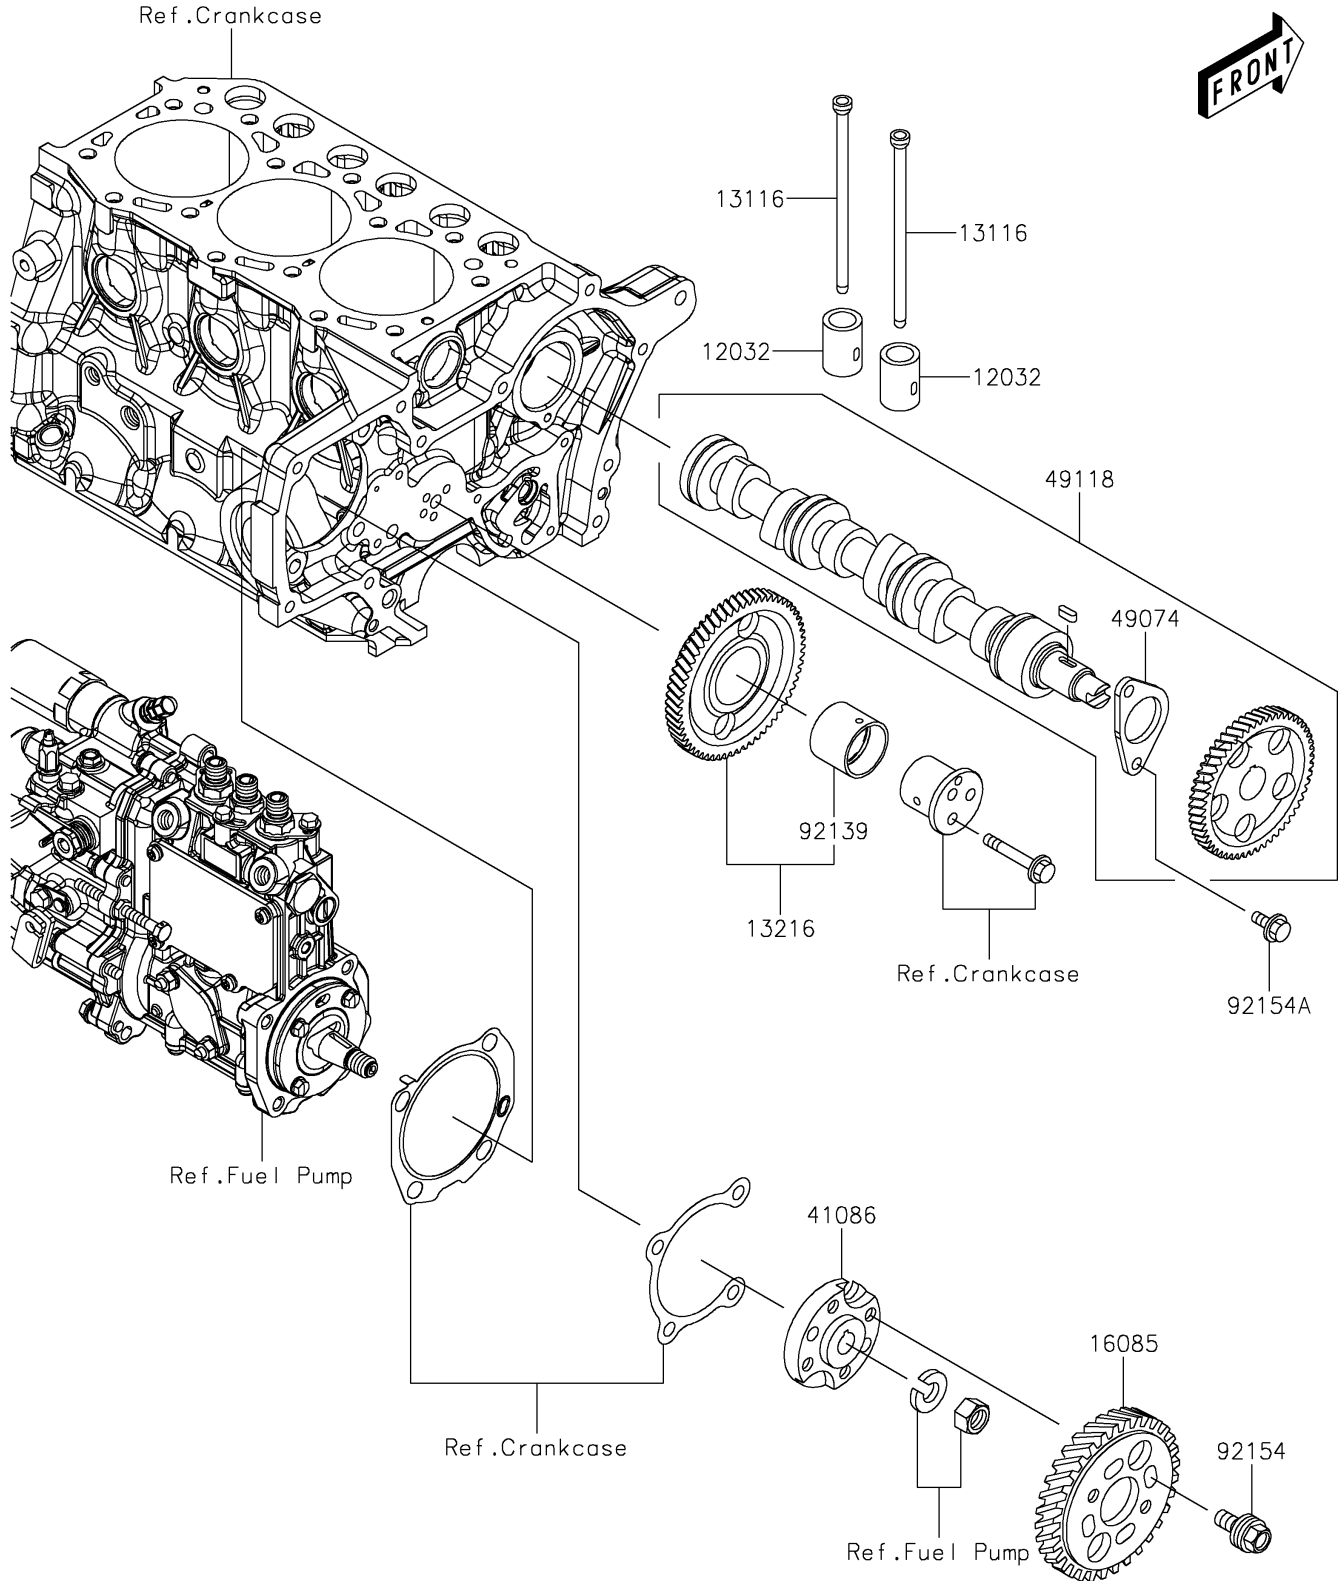

# 2020 MULE PRO-DX™ EPS DIESEL PARTS DIAGRAM

Valve(s)/Camshaft(s)

E1211

## 2020 MULE PRO-DX™ EPS DIESEL PARTS LIST

Valve(s)/Camshaft(s)

ITEM NAME	PART NUMBER	QUANTITY
TAPPET (Ref # 12032)	12032-0021	6
ROD-PUSH (Ref # 13116)	13116-0726	6
GEAR-COMP,IDLE (Ref # 13216)	13216-0889	1
GEAR,PUMP (Ref # 16085)	16085-0648	1
FLANGE (Ref # 41086)	41086-0723	1
PLATE-THRUST (Ref # 49074)	49074-0004	1
CAMSHAFT-COMP (Ref # 49118)	49118-0864	1
BUSHING,IDLE GEAR (Ref # 92139)	92139-0863	1
BOLT (Ref # 92154)	92154-1996	4
BOLT,FLANGED,6X12 (Ref # 92154A)	92154-1998	2