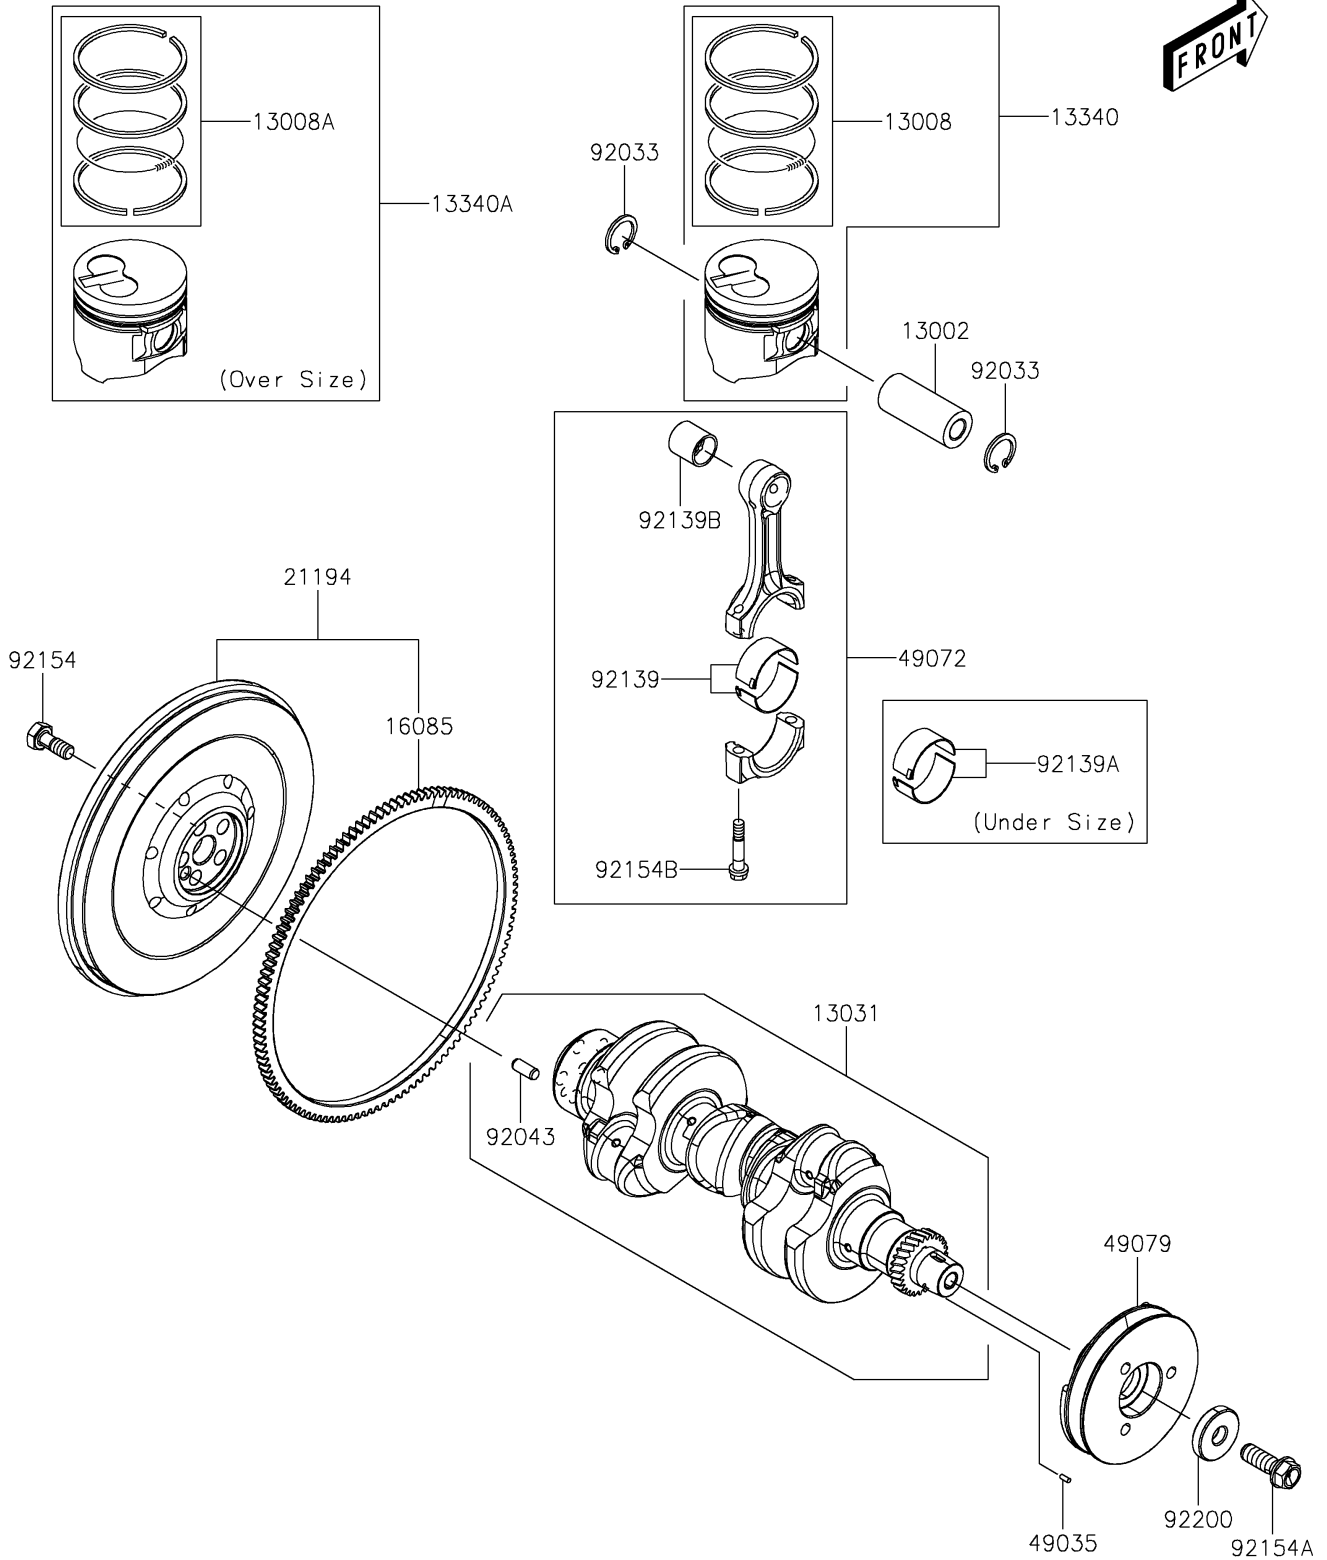

# 2018 MULE PRO-DX™ EPS DIESEL PARTS DIAGRAM

Crankshaft/Piston(s)

E1320

## 2018 MULE PRO-DX™ EPS DIESEL PARTS LIST

### Crankshaft/Piston(s)

ITEM NAME	PART NUMBER	QUANTITY
PIN-PISTON (Ref # 13002)	13002-0047	3
RING-SET-PISTON,STD (Ref # 13008)	13008-0563	3
RING-SET-PISTON,O/S,0.25 (Ref # 13008A)	13008-0566	AR
CRANKSHAFT-COMP (Ref # 13031)	13031-0841	1
PISTON-ASSY-ENGINE,STD (Ref # 13340)	13340-0004	3
PISTON-ASSY-ENGINE,O/S,0.25 (Ref # 13340A)	13340-0005	AR
GEAR,RING (Ref # 16085)	16085-0655	1
FLYWHEEL-COMP (Ref # 21194)	21194-0037	1
PIN-SPRING (Ref # 49035)	49035-0017	1
ROD-COMP-CONNECTING (Ref # 49072)	49072-0001	3
PULLEY-BELT (Ref # 49079)	49079-0026	1
RING-SNAP (Ref # 92033)	92033-0774	6
PIN,8X16 (Ref # 92043)	92043-0886	1
BUSHING,STD (Ref # 92139)	92139-0860	3
BUSHING,U/S,0.25 (Ref # 92139A)	92139-0864	AR
BUSHING,PISTON PIN (Ref # 92139B)	92139-0865	3
BOLT,FLYWHEEL (Ref # 92154)	92154-1992	5
BOLT,FLANGED (Ref # 92154A)	92154-1993	1
BOLT,CONNECTING ROD (Ref # 92154B)	92154-1994	6
WASHER (Ref # 92200)	92200-1807	1