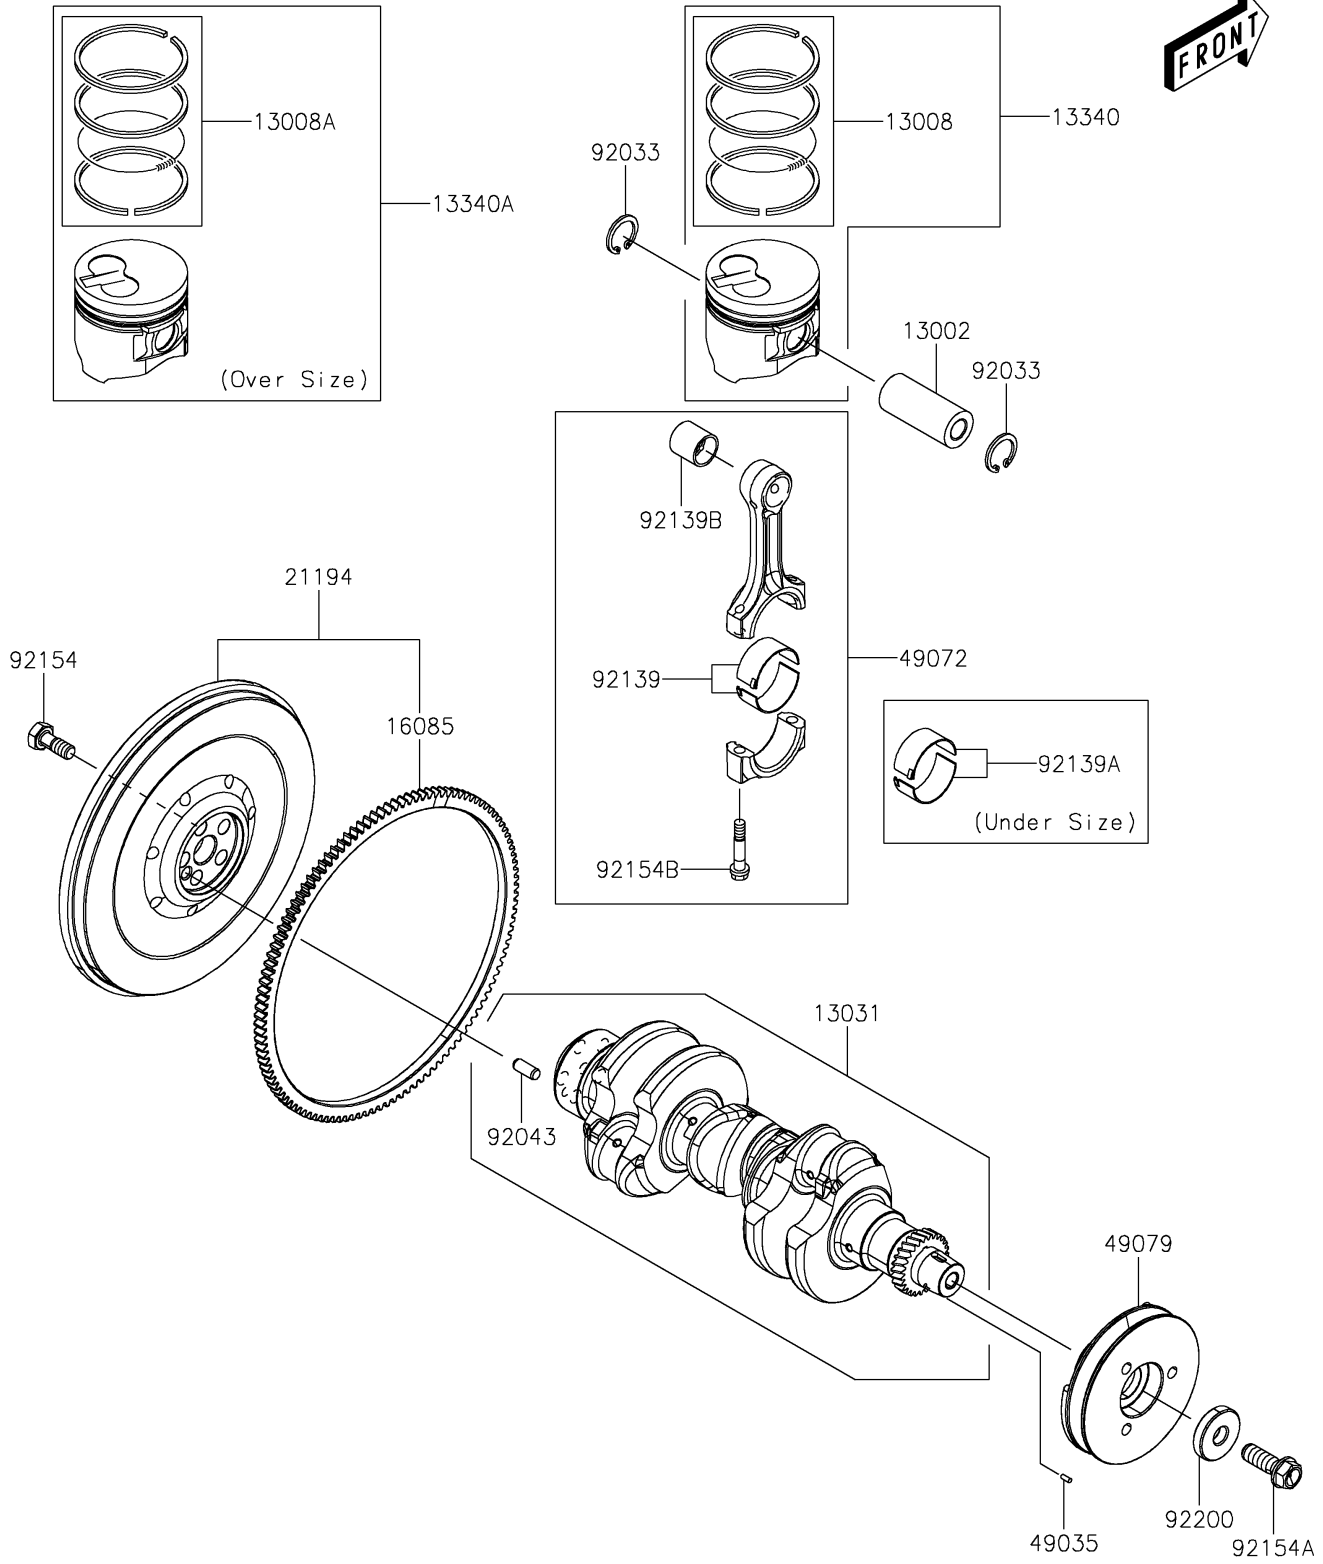

2018 MULE PRO-DX™ EPS DIESEL PARTS DIAGRAM

Crankshaft/Piston(s)

E1320

2018 MULE PRO-DX™ EPS DIESEL PARTS LIST

Crankshaft/Piston(s)

ITEM NAME	PART NUMBER	QUANTITY
PIN-PISTON (Ref # 13002)	13002-0047	3
RING-SET-PISTON,STD (Ref # 13008)	13008-0563	3
RING-SET-PISTON,O/S,0.25 (Ref # 13008A)	13008-0566	AR
CRANKSHAFT-COMP (Ref # 13031)	13031-0841	1
PISTON-ASSY-ENGINE,STD (Ref # 13340)	13340-0004	3
PISTON-ASSY-ENGINE,O/S,0.25 (Ref # 13340A)	13340-0005	AR
GEAR,RING (Ref # 16085)	16085-0655	1
FLYWHEEL-COMP (Ref # 21194)	21194-0037	1
PIN-SPRING (Ref # 49035)	49035-0017	1
ROD-COMP-CONNECTING (Ref # 49072)	49072-0001	3
PULLEY-BELT (Ref # 49079)	49079-0026	1
RING-SNAP (Ref # 92033)	92033-0774	6
PIN,8X16 (Ref # 92043)	92043-0886	1
BUSHING,STD (Ref # 92139)	92139-0860	3
BUSHING,U/S,0.25 (Ref # 92139A)	92139-0864	AR
BUSHING,PISTON PIN (Ref # 92139B)	92139-0865	3
BOLT,FLYWHEEL (Ref # 92154)	92154-1992	5
BOLT,FLANGED (Ref # 92154A)	92154-1993	1
BOLT,CONNECTING ROD (Ref # 92154B)	92154-1994	6
WASHER (Ref # 92200)	92200-1807	1