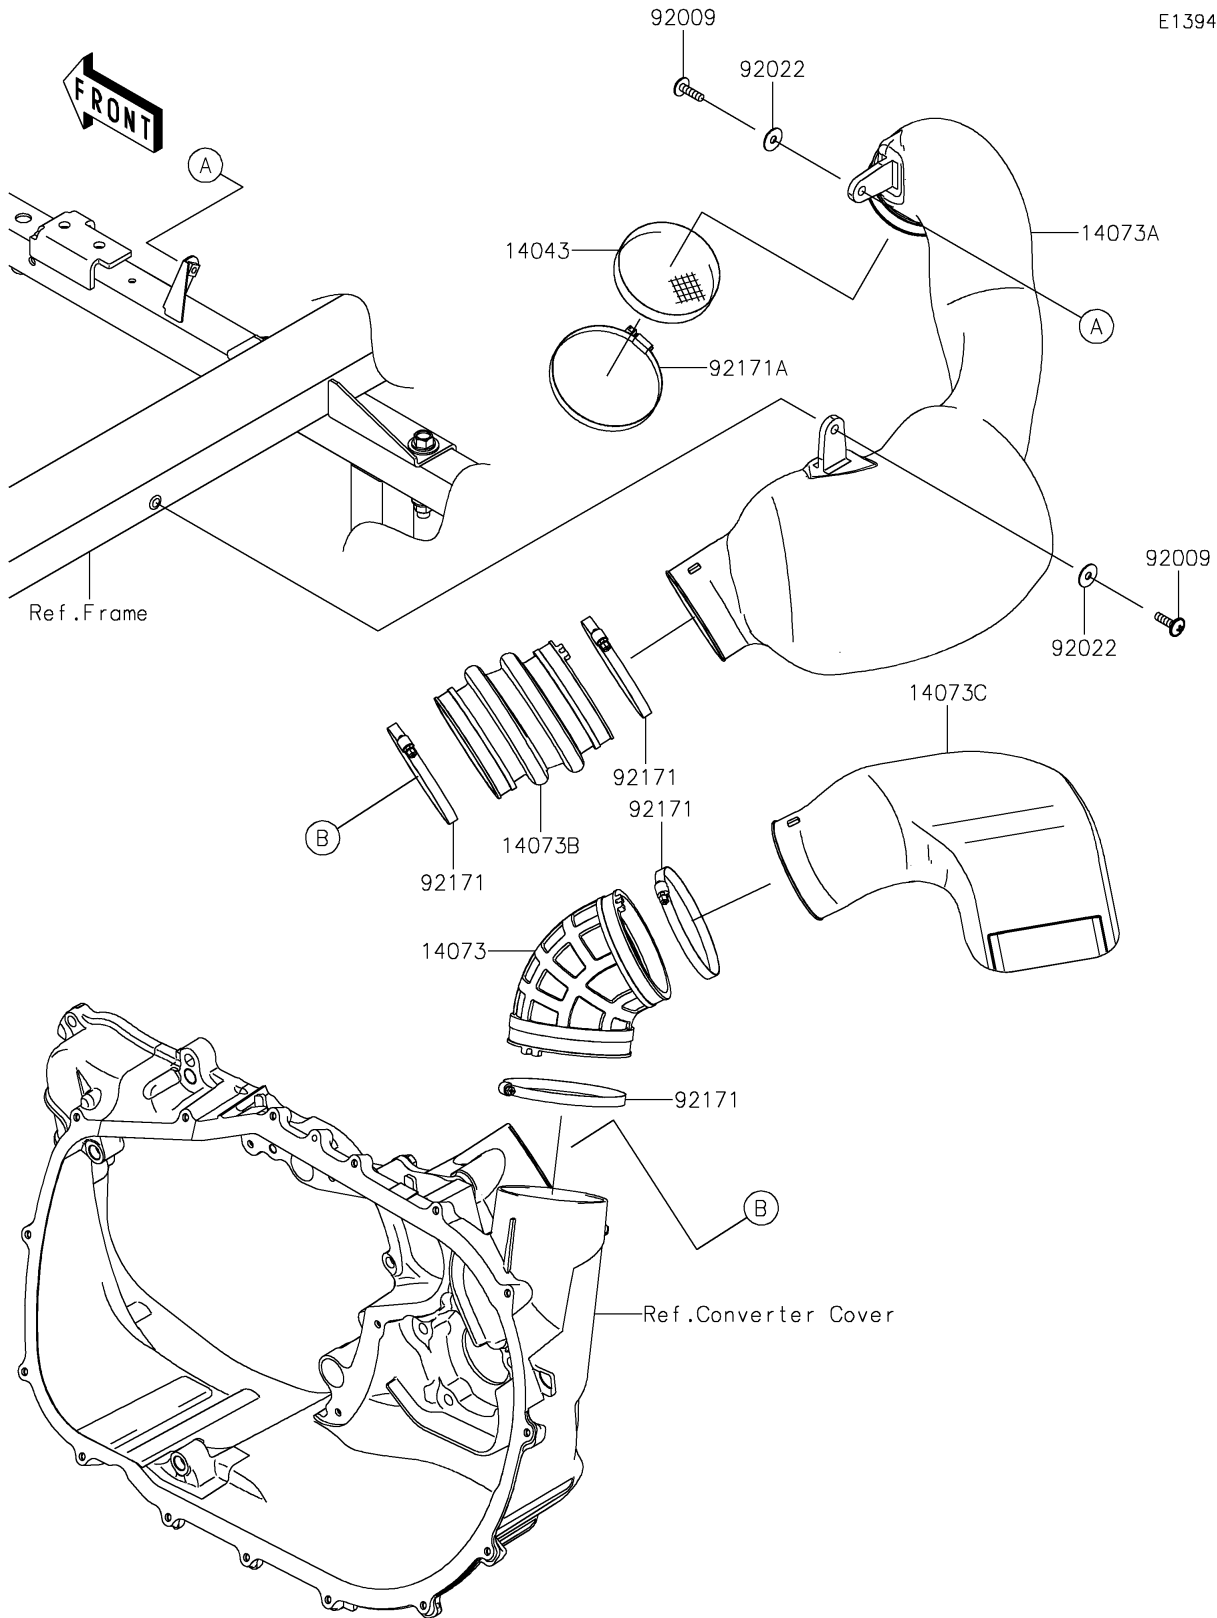

2018 MULE PRO-DX™ EPS DIESEL PARTS DIAGRAM

Air Cleaner-Belt Converter

E1394

2018 MULE PRO-DX™ EPS DIESEL PARTS LIST

Air Cleaner-Belt Converter

ITEM NAME	PART NUMBER	QUANTITY
FILTER (Ref # 14043)	14043-0013	1
DUCT,EXHAUST (Ref # 14073)	14073-0788	1
DUCT,INTAKE (Ref # 14073A)	14073-0789	1
DUCT,INTAKE (Ref # 14073B)	14073-0790	1
DUCT,EXHAUST (Ref # 14073C)	14073-0793	1
SCREW,6X22 (Ref # 92009)	92009-1441	2
WASHER,PLAIN,6.5X20X1 (Ref # 92022)	92022-165	2
CLAMP (Ref # 92171)	92171-1383	4
CLAMP (Ref # 92171A)	92171-3716	1