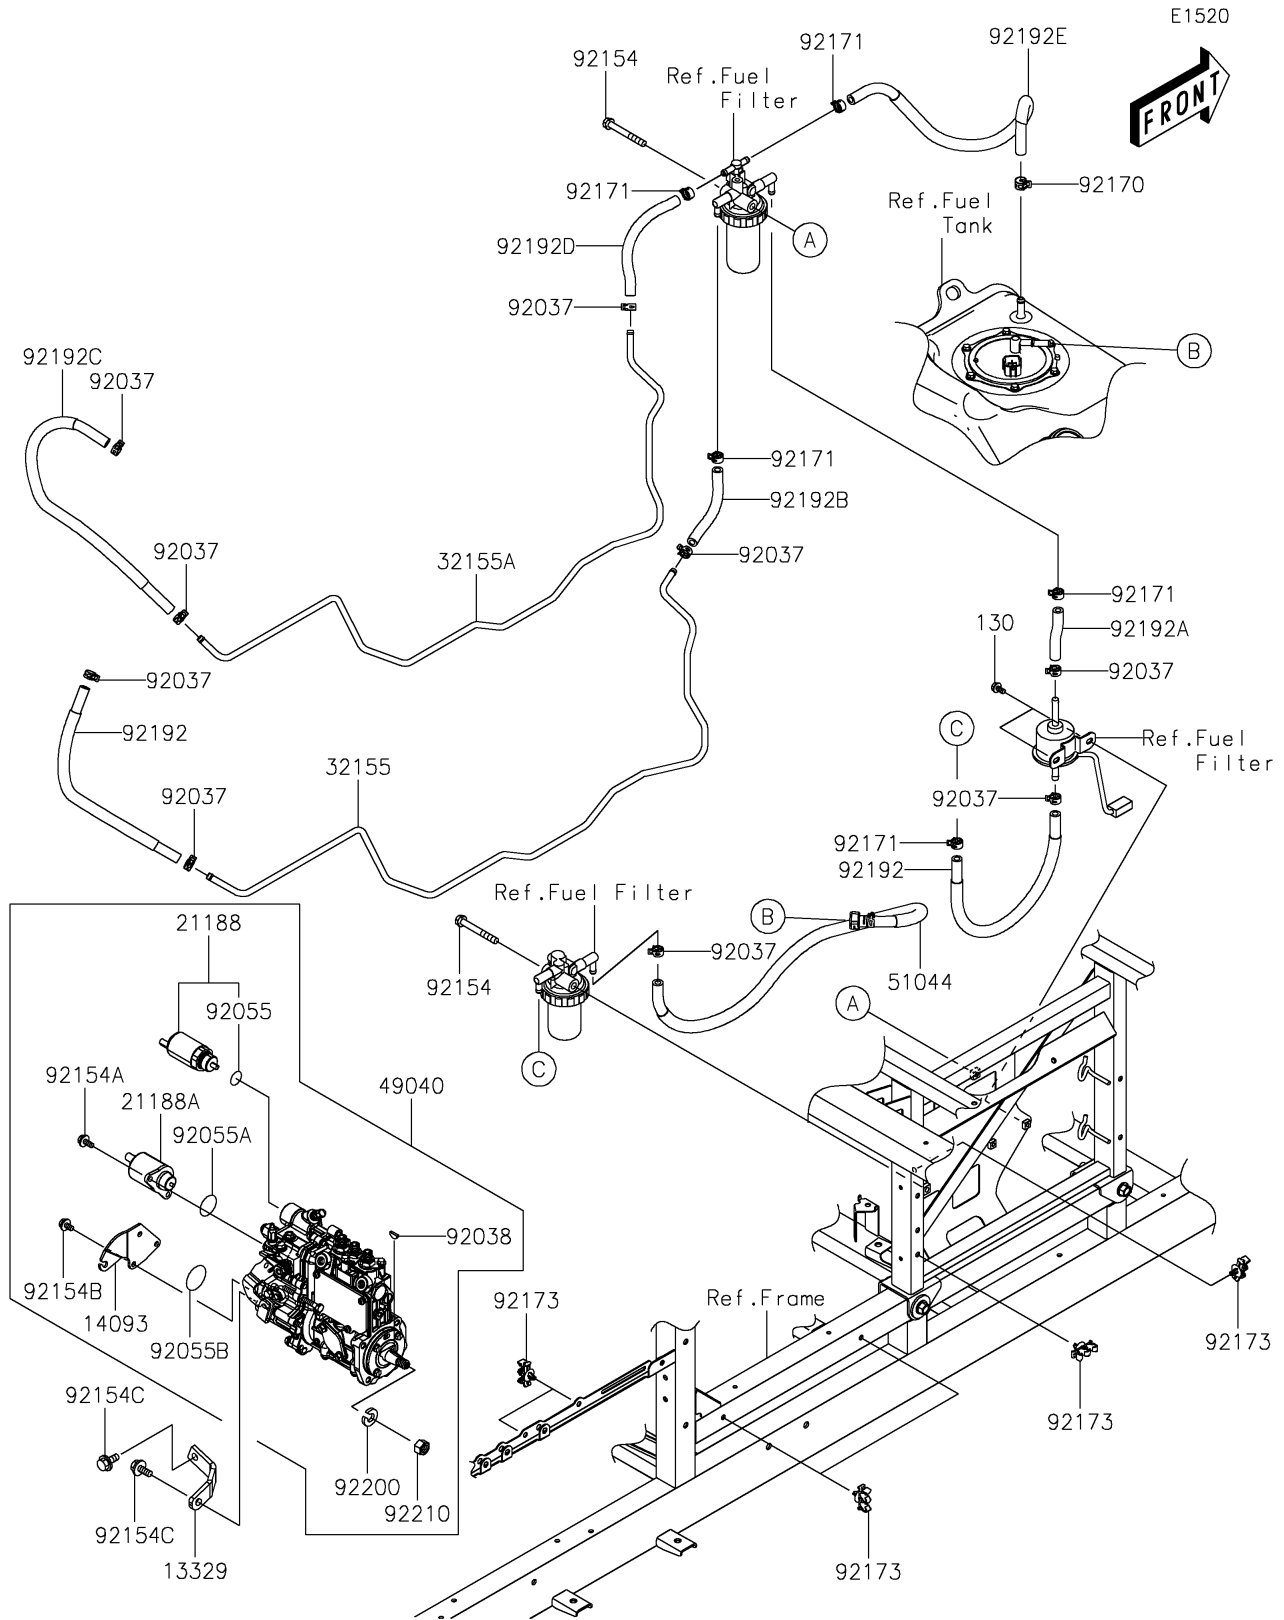

2018 MULE PRO-DX™ EPS DIESEL PARTS DIAGRAM

Fuel Pump

2018 MULE PRO-DX™ EPS DIESEL PARTS LIST

Fuel Pump

ITEM NAME	PART NUMBER	QUANTITY
BOLT-FLANGED,6X12 (Ref # 130)	130BA0612	2
SUPPORT (Ref # 13329)	13329-0001	1
COVER,GOVERNOR CASE (Ref # 14093)	14093-0448	1
SOLENOID,POWER CONTROL (Ref # 21188)	21188-0012	1
SOLENOID,STOP (Ref # 21188A)	21188-0013	1
PIPE,FEED (Ref # 32155)	32155-2047	1
PIPE,RETURN (Ref # 32155A)	32155-2048	1
PUMP-FUEL,INJECTION (Ref # 49040)	49040-0751	1
TUBE-ASSY (Ref # 51044)	51044-0785	1
CLAMP,HOSE CLIP (Ref # 92037)	92037-1181	9
KEY,WOODRUFF (Ref # 92038)	92038-0008	1
RING-O (Ref # 92055)	92055-0859	1
RING-O (Ref # 92055A)	92055-0860	1
RING-O (Ref # 92055B)	92055-0861	1
BOLT,FLANGED,8X63 (Ref # 92154)	92154-1940	2
BOLT,FLANGED,6X14 (Ref # 92154A)	92154-1997	2
BOLT,FLANGED,6X10 (Ref # 92154B)	92154-2068	3
BOLT,FLANGED,8X16 (Ref # 92154C)	92154-2071	2
CLAMP (Ref # 92170)	92170-1938	1
CLAMP (Ref # 92171)	92171-0515	5
CLAMP (Ref # 92173)	92173-1467	6
TUBE,7.5X13.5X390 (Ref # 92192)	92192-1476	2
TUBE,PUMP-FILTER (Ref # 92192A)	92192-1477	1
TUBE,FILER-ENGINE(FILTER SIDE) (Ref # 92192B)	92192-1478	1
TUBE,ENGINE-FILER(ENGINE SIDE) (Ref # 92192C)	92192-1479	1
TUBE,ENGINE-FILER(FILTER SIDE) (Ref # 92192D)	92192-1480	1
TUBE,FILTER-TANK (Ref # 92192E)	92192-1481	1
WASHER,SPRING (Ref # 92200)	92200-1810	1
NUT,12MM (Ref # 92210)	92210-1486	1