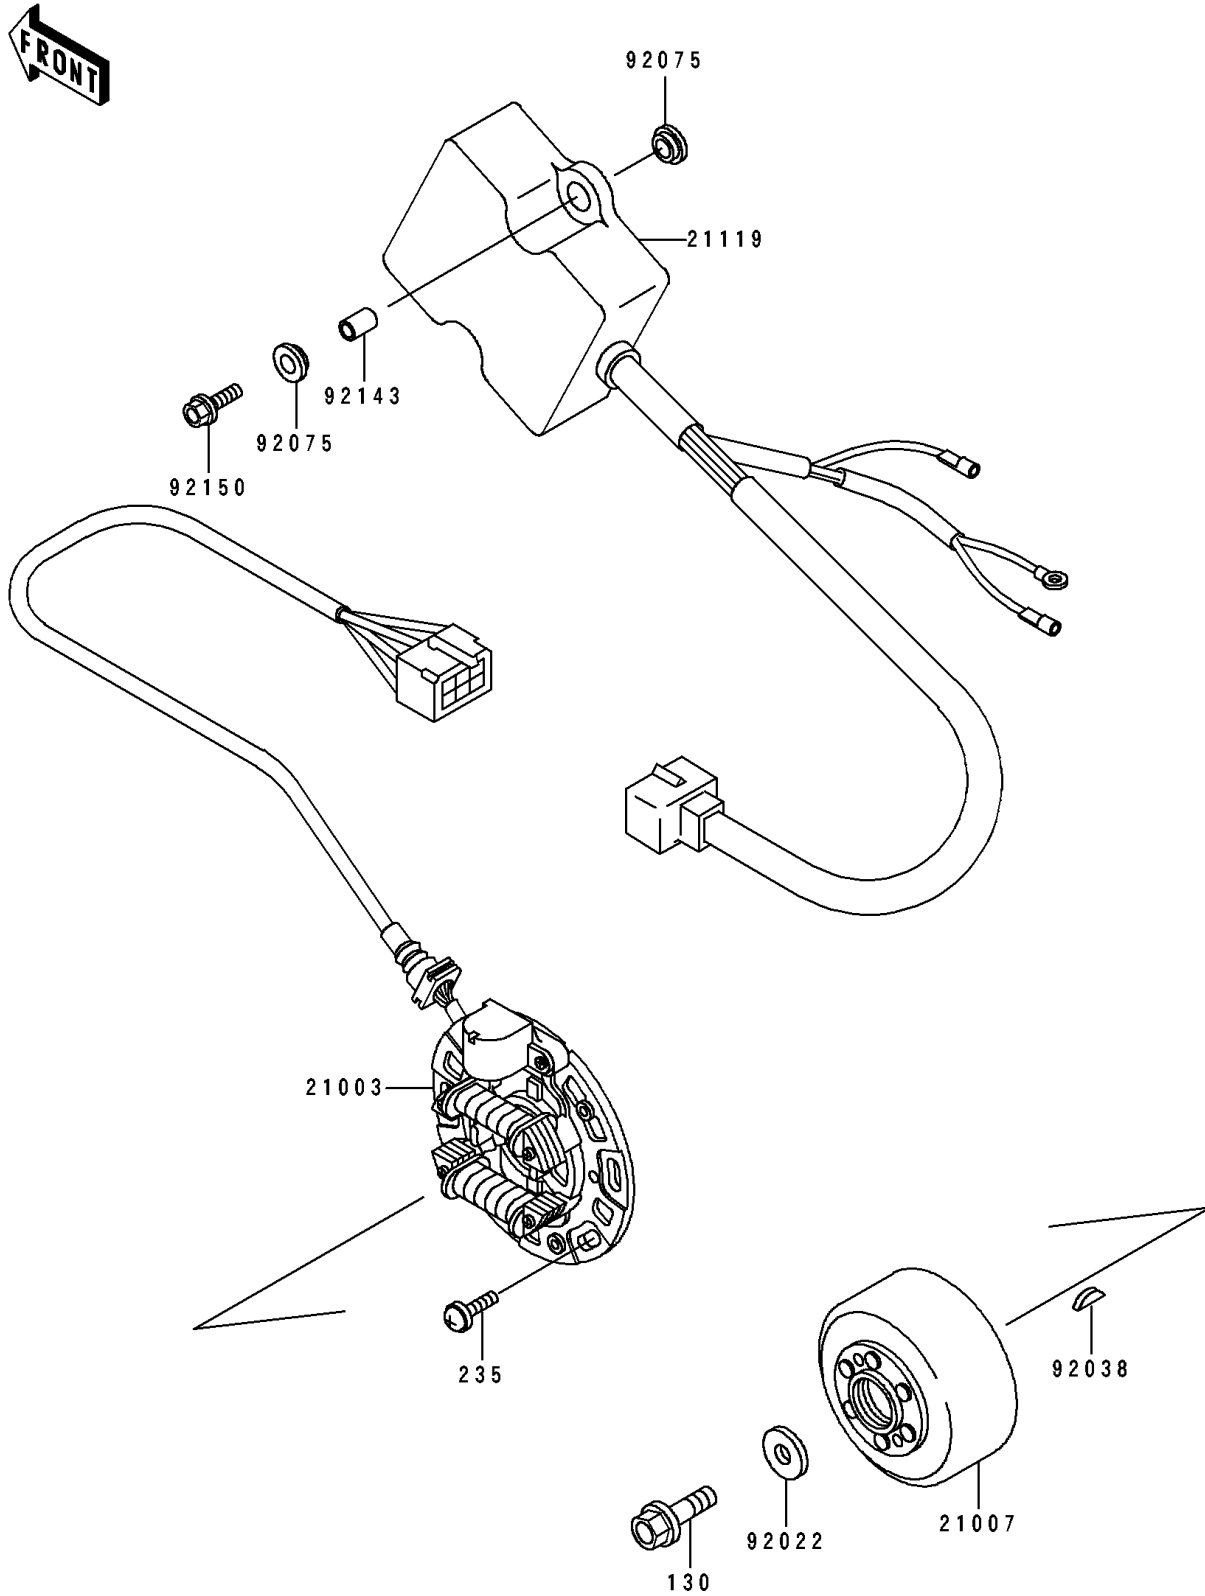

# 1997 KX125 PARTS DIAGRAM

Generator

E1810

# 1997 KX125 PARTS LIST

## Generator

ITEM NAME	PART NUMBER	QUANTITY
BOLT-FLANGED (Ref # 130)	130P0825	1
SCREW-PAN-WP-CROS (Ref # 235)	235B0616	3
STATOR (Ref # 21003)	21003-1294	1
ROTOR,MAGNETO (Ref # 21007)	21007-1235	1
IGNITER (Ref # 21119)	21119-1475	1
WASHER,8.5X22X3.2 (Ref # 92022)	92022-276	1
KEY,WOODRUFF (Ref # 92038)	92038-001	1
DAMPER,8MM (Ref # 92075)	92075-1138	4
COLLAR,6X8.5X13 (Ref # 92143)	92143-3715	2
BOLT,FLANGED,6X25 (Ref # 92150)	92150-1507	2