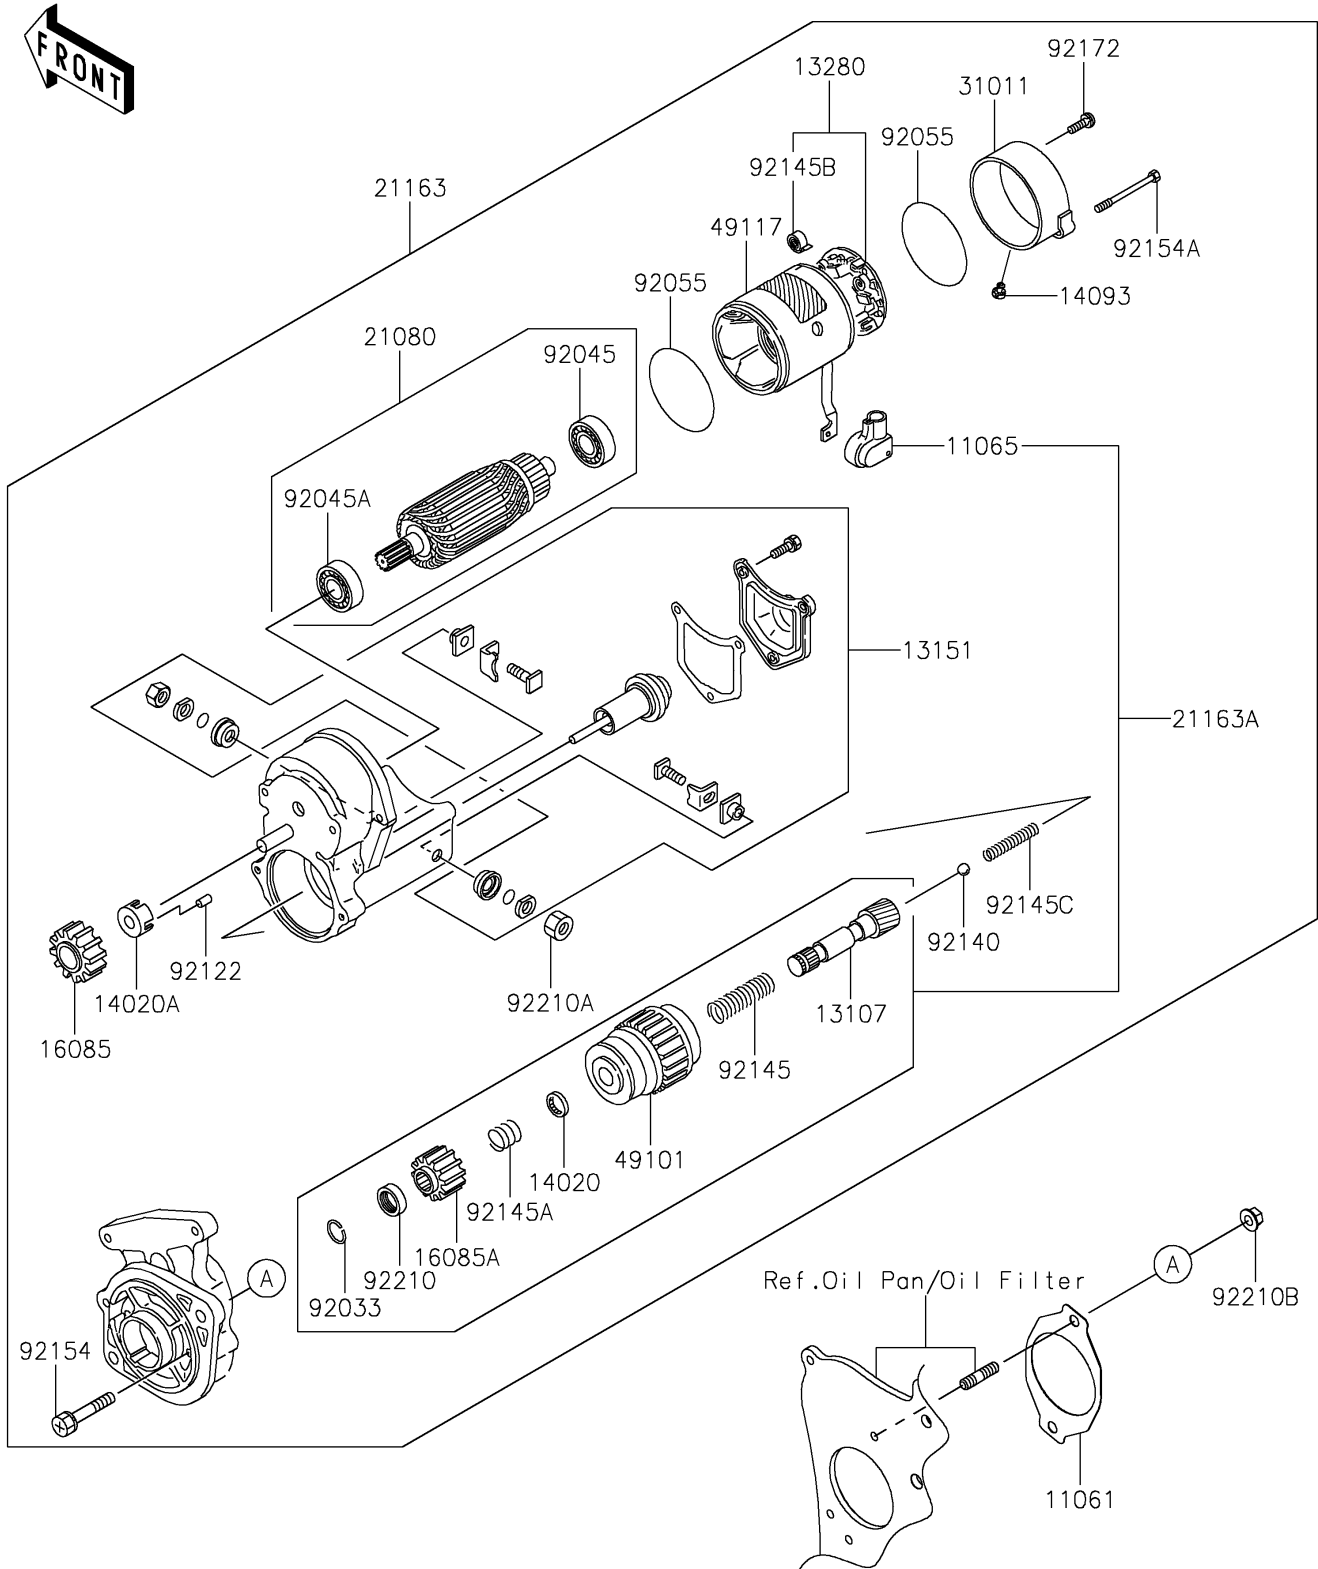

2018 MULE PRO-DX™ EPS DIESEL PARTS DIAGRAM

Starter Motor

E1840

2018 MULE PRO-DX™ EPS DIESEL PARTS LIST

Starter Motor

ITEM NAME	PART NUMBER	QUANTITY
GASKET,STARTER (Ref # 11061)	11061-1195	1
CAP (Ref # 11065)	11065-0939	1
SHAFT (Ref # 13107)	13107-0841	1
SWITCH-COMP,MAGNET (Ref # 13151)	13151-0573	1
HOLDER (Ref # 13280)	13280-0863	1
RETAINER (Ref # 14020)	14020-0020	1
RETAINER (Ref # 14020A)	14020-0021	1
COVER (Ref # 14093)	14093-0449	1
GEAR,PINION (Ref # 16085)	16085-0649	1
GEAR,PINION (Ref # 16085A)	16085-0652	1
ARMATURE (Ref # 21080)	21080-0010	1
STARTER-ELECTRIC (Ref # 21163)	21163-0752	1
STARTER-ELECTRIC (Ref # 21163A)	21163-0753	1
FRAME (Ref # 31011)	31011-0029	1
CLUTCH,STARTER (Ref # 49101)	49101-0002	1
YOKE (Ref # 49117)	49117-0593	1
RING-SNAP (Ref # 92033)	92033-0775	1
BEARING-BALL (Ref # 92045)	92045-0808	1
BEARING-BALL (Ref # 92045A)	92045-0809	1
RING-O (Ref # 92055)	92055-0863	2
ROLLER (Ref # 92122)	92122-0048	5
BALL (Ref # 92140)	92140-0017	1
SPRING (Ref # 92145)	92145-1713	1
SPRING (Ref # 92145A)	92145-1714	1
SPRING (Ref # 92145B)	92145-1715	4
SPRING (Ref # 92145C)	92145-1716	1
BOLT (Ref # 92154)	92154-2072	2
BOLT (Ref # 92154A)	92154-2073	2
SCREW (Ref # 92172)	92172-0988	2

2018 MULE PRO-DX™ EPS DIESEL PARTS LIST

Starter Motor

ITEM NAME	PART NUMBER	QUANTITY
NUT (Ref # 92210)	92210-1470	1
NUT (Ref # 92210A)	92210-1472	1
NUT,8MM (Ref # 92210B)	92210-1473	2