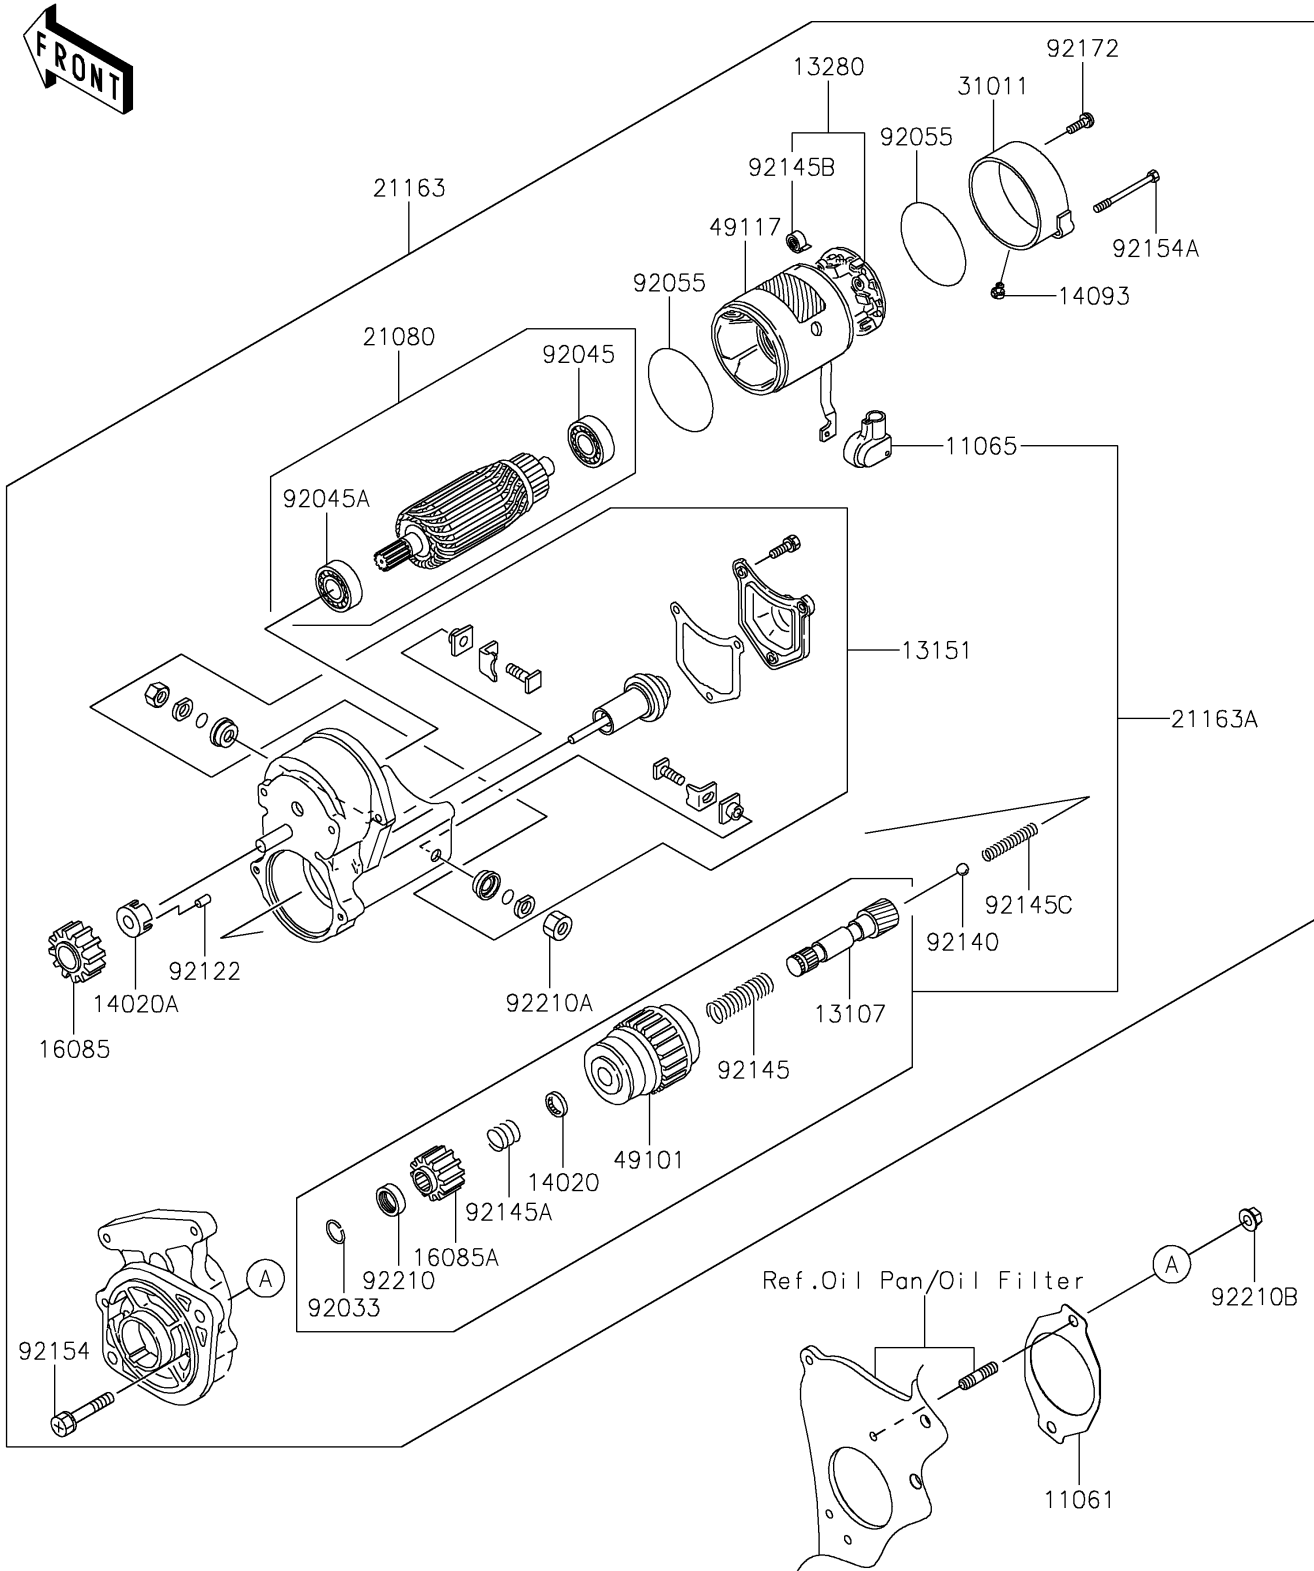

2018 MULE PRO-DX™ EPS DIESEL PARTS DIAGRAM

Starter Motor

E1840

2018 MULE PRO-DX™ EPS DIESEL PARTS LIST

Starter Motor

ITEM NAME	PART NUMBER	QUANTITY
GASKET,STARTER (Ref # 11061)	11061-1195	1
CAP (Ref # 11065)	11065-0939	1
SHAFT (Ref # 13107)	13107-0841	1
SWITCH-COMP,MAGNET (Ref # 13151)	13151-0573	1
HOLDER (Ref # 13280)	13280-0863	1
RETAINER (Ref # 14020)	14020-0020	1
RETAINER (Ref # 14020A)	14020-0021	1
COVER (Ref # 14093)	14093-0449	1
GEAR,PINION (Ref # 16085)	16085-0649	1
GEAR,PINION (Ref # 16085A)	16085-0652	1
ARMATURE (Ref # 21080)	21080-0010	1
STARTER-ELECTRIC (Ref # 21163)	21163-0752	1
STARTER-ELECTRIC (Ref # 21163A)	21163-0753	1
FRAME (Ref # 31011)	31011-0029	1
CLUTCH,STARTER (Ref # 49101)	49101-0002	1
YOKE (Ref # 49117)	49117-0593	1
RING-SNAP (Ref # 92033)	92033-0775	1
BEARING-BALL (Ref # 92045)	92045-0808	1
BEARING-BALL (Ref # 92045A)	92045-0809	1
RING-O (Ref # 92055)	92055-0863	2
ROLLER (Ref # 92122)	92122-0048	5
BALL (Ref # 92140)	92140-0017	1
SPRING (Ref # 92145)	92145-1713	1
SPRING (Ref # 92145A)	92145-1714	1
SPRING (Ref # 92145B)	92145-1715	4
SPRING (Ref # 92145C)	92145-1716	1
BOLT (Ref # 92154)	92154-2072	2
BOLT (Ref # 92154A)	92154-2073	2
SCREW (Ref # 92172)	92172-0988	2

2018 MULE PRO-DX™ EPS DIESEL PARTS LIST

Starter Motor

ITEM NAME	PART NUMBER	QUANTITY
NUT (Ref # 92210)	92210-1470	1
NUT (Ref # 92210A)	92210-1472	1
NUT,8MM (Ref # 92210B)	92210-1473	2