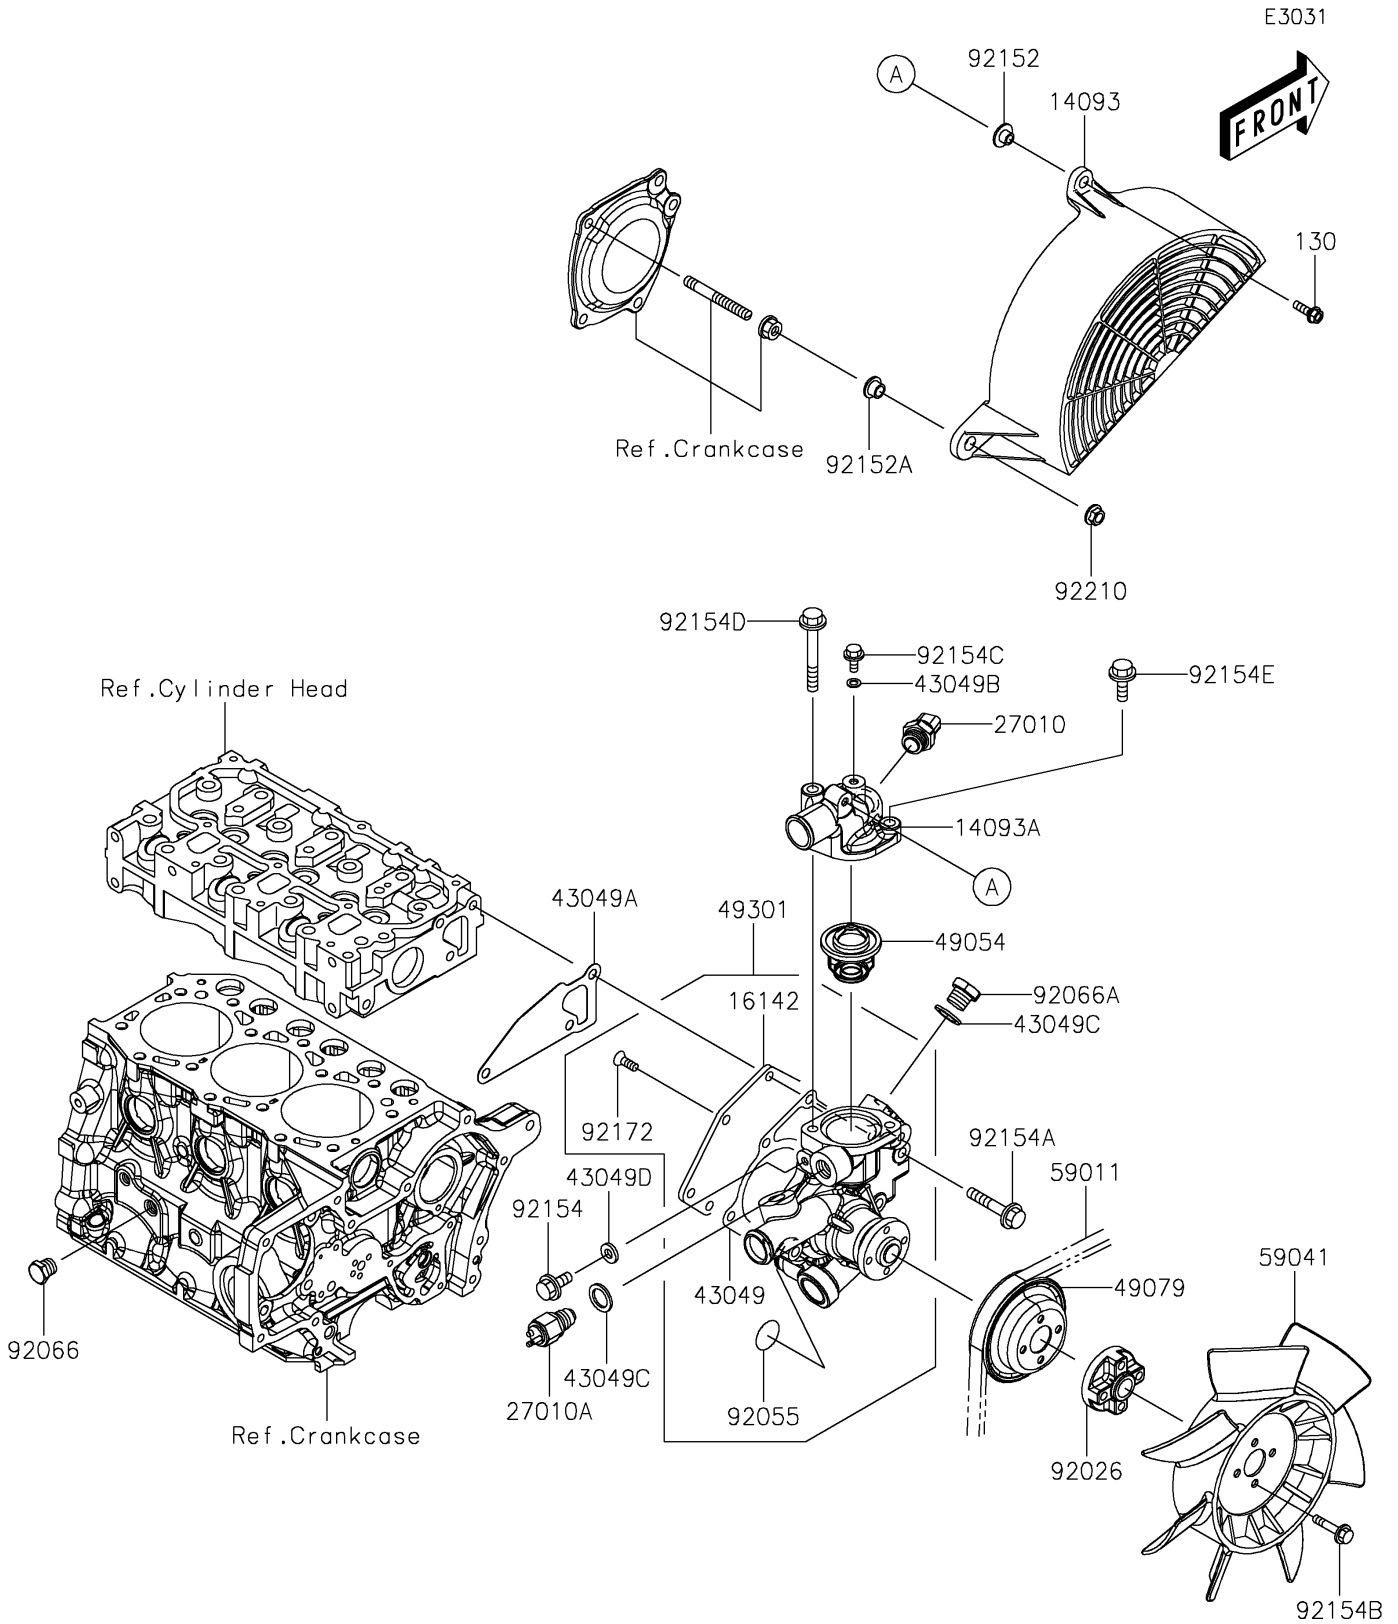

2018 MULE PRO-DX™ EPS DIESEL PARTS DIAGRAM

Water Pump

2018 MULE PRO-DX™ EPS DIESEL PARTS LIST

Water Pump

ITEM NAME	PART NUMBER	QUANTITY
BOLT-FLANGED,6X20 (Ref # 130)	130BA0620	1
COVER,FAN (Ref # 14093)	14093-0297	1
COVER,THERMOSTAT (Ref # 14093A)	14093-0446	1
COVER-PUMP (Ref # 16142)	16142-0736	1
SWITCH,THERMOSTAT (Ref # 27010)	27010-0839	1
SWITCH,THERMO (Ref # 27010A)	27010-0840	1
PACKING,WATER PUMP (Ref # 43049)	43049-0040	1
PACKING,WATER PUMP (Ref # 43049A)	43049-0041	1
PACKING,6X1 (Ref # 43049B)	43049-0042	1
PACKING (Ref # 43049C)	43049-0043	2
PACKING,8X1 (Ref # 43049D)	43049-0047	1
THERMOSTAT (Ref # 49054)	49054-0008	1
PULLEY-BELT (Ref # 49079)	49079-0027	1
PUMP-ASSY-WATER (Ref # 49301)	49301-0002	1
BELT,A35 (Ref # 59011)	59011-0045	1
FAN,COOLING (Ref # 59041)	59041-0015	1
SPACER (Ref # 92026)	92026-0820	1
RING-O (Ref # 92055)	92055-0858	1
PLUG,DRAIN (Ref # 92066)	92066-0853	1
PLUG (Ref # 92066A)	92066-0854	1
COLLAR (Ref # 92152)	92152-0181	1
COLLAR (Ref # 92152A)	92152-0613	1
BOLT,FLANGED,8X12 (Ref # 92154)	92154-1999	1
BOLT,FLANGED,8X45 (Ref # 92154A)	92154-2000	3
BOLT,FLANGED,6X30 (Ref # 92154B)	92154-2067	4
BOLT,FLANGED,6X10 (Ref # 92154C)	92154-2068	1
BOLT,FLANGED,8X65 (Ref # 92154D)	92154-2070	1
BOLT,FLANGED,8X28 (Ref # 92154E)	92154-2110	1
SCREW,6X12 (Ref # 92172)	92172-0987	5

2018 MULE PRO-DX™ EPS DIESEL PARTS LIST

Water Pump

ITEM NAME	PART NUMBER	QUANTITY
NUT,FLANGED,8MM (Ref # 92210)	92210-0555	1