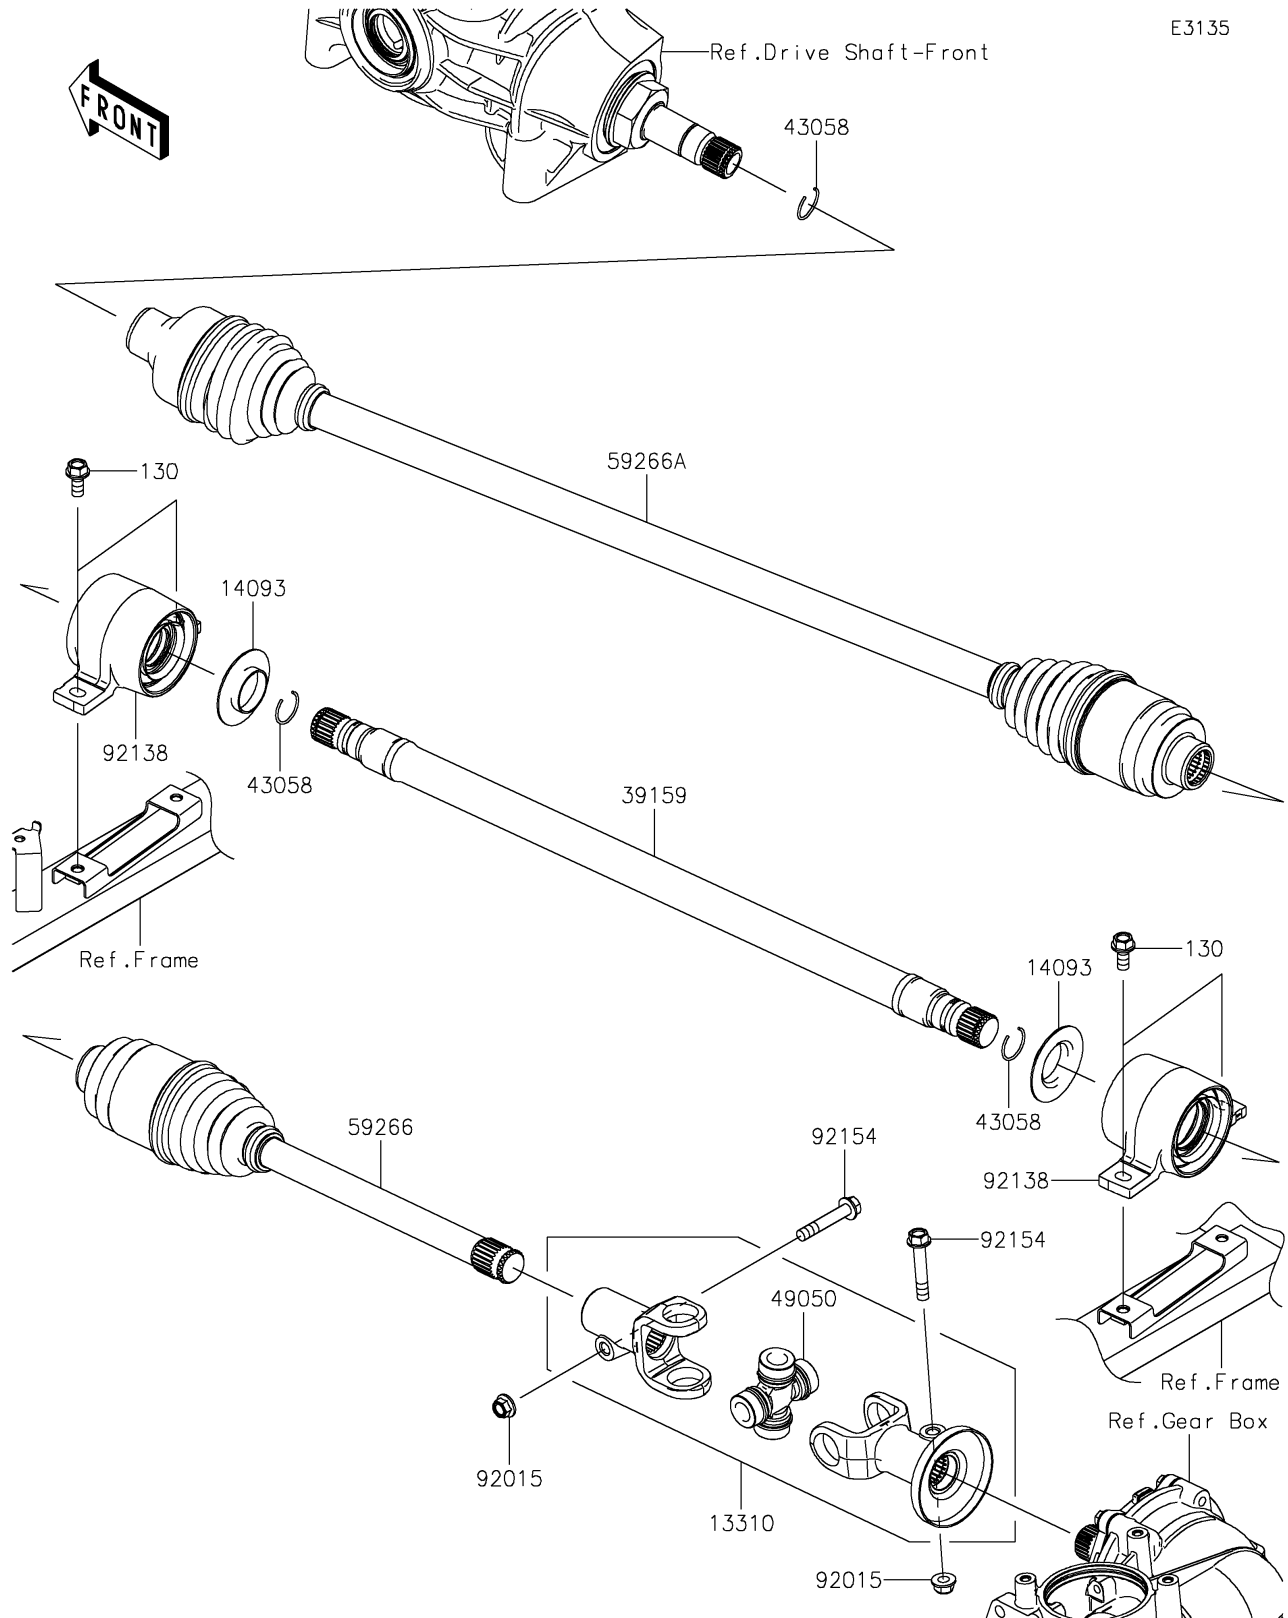

2018 MULE PRO-DX™ EPS DIESEL PARTS DIAGRAM

Drive Shaft-Propeller

E3135

2018 MULE PRO-DX™ EPS DIESEL PARTS LIST

Drive Shaft-Propeller

ITEM NAME	PART NUMBER	QUANTITY
BOLT-FLANGED,8X18 (Ref # 130)	130BA0818	4
SHAFT-ASSY (Ref # 13310)	13310-0038	1
COVER,SIDE RIP (Ref # 14093)	14093-0006	2
SHAFT-DRIVE (Ref # 39159)	39159-0045	1
RING (Ref # 43058)	43058-0018	3
SPIDER (Ref # 49050)	49050-0034	1
JOINT-BALL,T/M SIDE (Ref # 59266)	59266-0716	1
JOINT-BALL,FR DIFF SIDE (Ref # 59266A)	59266-0735	1
NUT,8MM (Ref # 92015)	92015-1432	2
BEARING-COMP (Ref # 92138)	92138-0002	2
BOLT,FLANGED,8X46 (Ref # 92154)	92154-1365	2