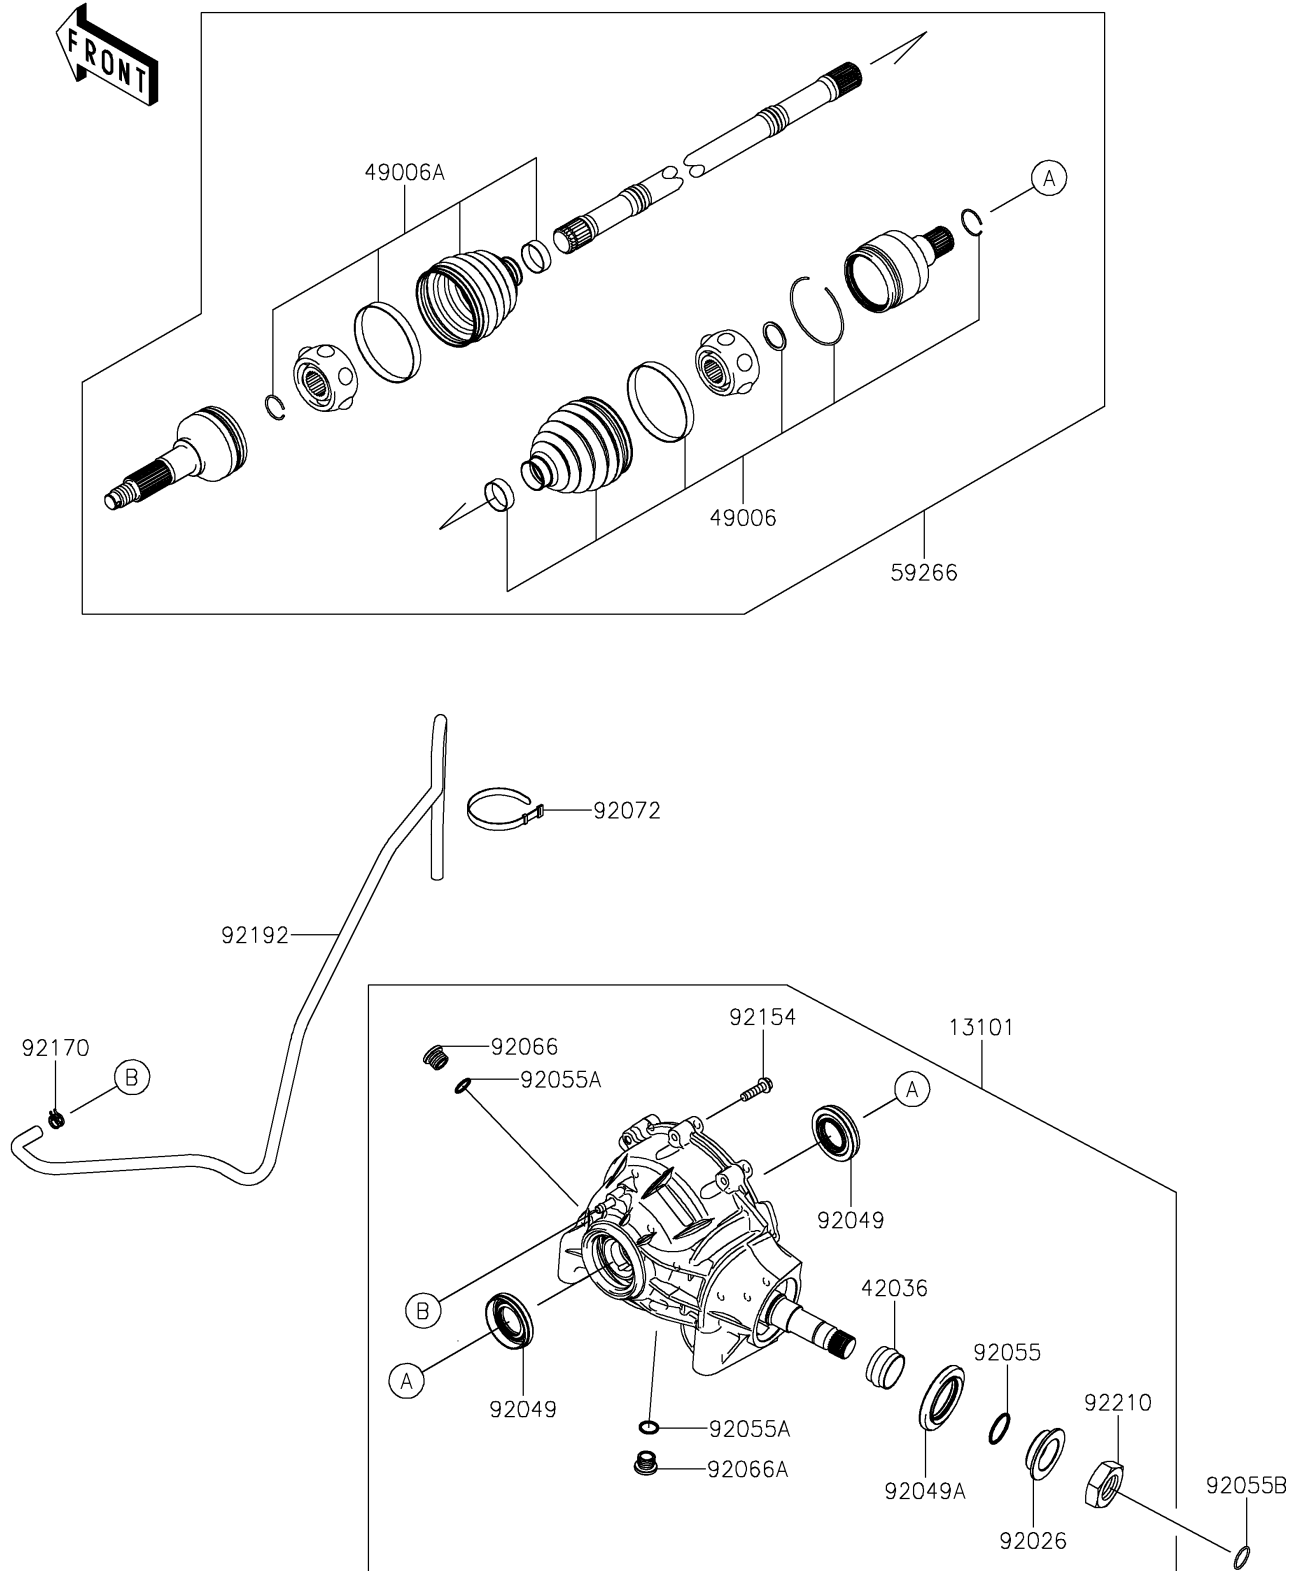

2018 MULE PRO-DX™ EPS DIESEL PARTS DIAGRAM

Drive Shaft-Front

E3136

2018 MULE PRO-DX™ EPS DIESEL PARTS LIST

Drive Shaft-Front

ITEM NAME	PART NUMBER	QUANTITY
GEAR-ASSY,FRONT DIFFERENTIAL (Ref # 13101)	13101-0680	1
SLEEVE (Ref # 42036)	42036-0741	1
BOOT,INSIDE (Ref # 49006)	49006-0578	2
BOOT,OUTSIDE (Ref # 49006A)	49006-0584	2
JOINT-BALL,FR (Ref # 59266)	59266-0710	2
SPACER (Ref # 92026)	92026-0776	1
SEAL-OIL,33X60X7 (Ref # 92049)	92049-0760	2
SEAL-OIL,44X72X7 (Ref # 92049A)	92049-0766	1
RING-O (Ref # 92055)	92055-0788	1
RING-O,15.3X2.2 (Ref # 92055A)	92055-0830	2
RING-O,22.1X1.9 (Ref # 92055B)	92055-1617	1
PLUG (Ref # 92066)	92066-0777	1
PLUG (Ref # 92066A)	92066-0778	1
BAND,L=186 (Ref # 92072)	92072-056	1
BOLT,FLANGED,8X30 (Ref # 92154)	92154-1370	10
CLAMP (Ref # 92170)	92170-2082	1
TUBE,BREATHER (Ref # 92192)	92192-1341	1
NUT (Ref # 92210)	92210-0894	1