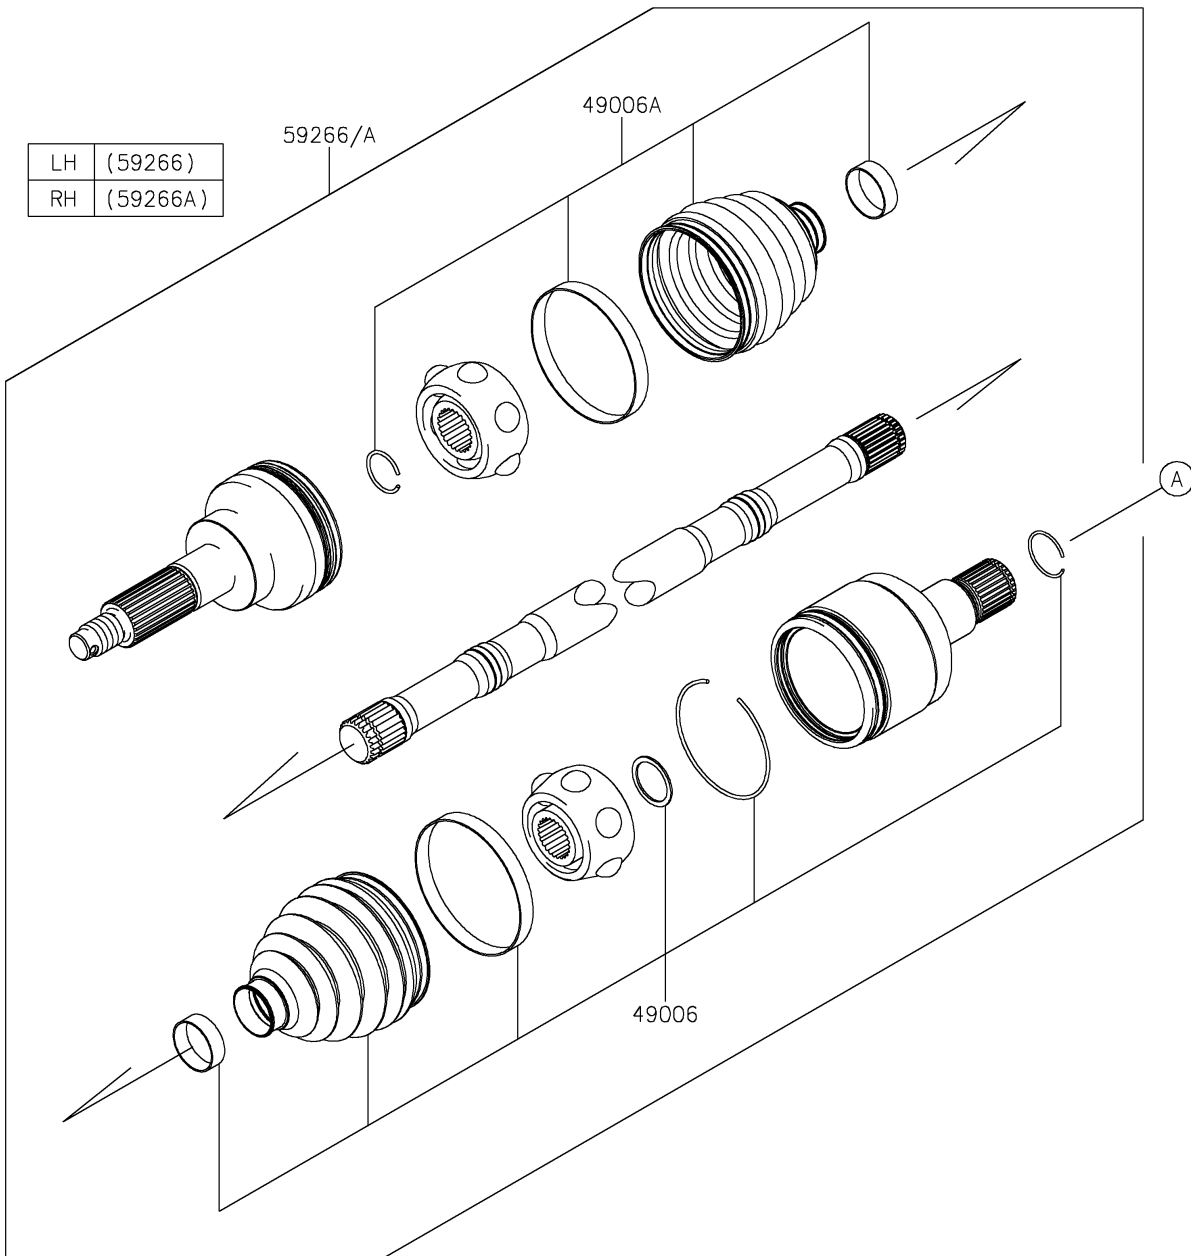

2018 MULE PRO-DX™ EPS DIESEL PARTS DIAGRAM

Drive Shaft-Rear

2018 MULE PRO-DX™ EPS DIESEL PARTS LIST

Drive Shaft-Rear

ITEM NAME	PART NUMBER	QUANTITY
BOOT,INSIDE (Ref # 49006)	49006-0585	2
BOOT,OUTSIDE (Ref # 49006A)	49006-0586	2
JOINT-BALL,RR,LH (Ref # 59266)	59266-0049	1
JOINT-BALL,RR,RH (Ref # 59266A)	59266-0050	1