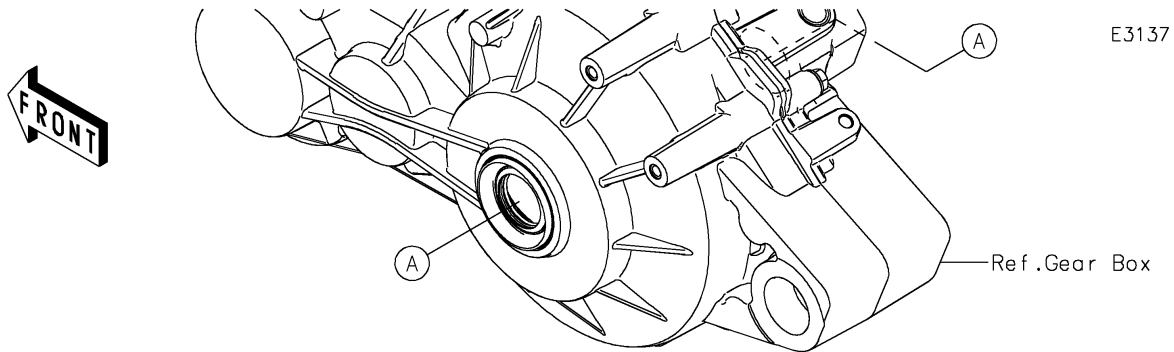

2018 MULE PRO-DX™ EPS DIESEL PARTS DIAGRAM

Drive Shaft-Rear

2018 MULE PRO-DX™ EPS DIESEL PARTS LIST

Drive Shaft-Rear

ITEM NAME	PART NUMBER	QUANTITY
BOOT,INSIDE (Ref # 49006)	49006-0585	2
BOOT,OUTSIDE (Ref # 49006A)	49006-0586	2
JOINT-BALL,RR,LH (Ref # 59266)	59266-0049	1
JOINT-BALL,RR,RH (Ref # 59266A)	59266-0050	1