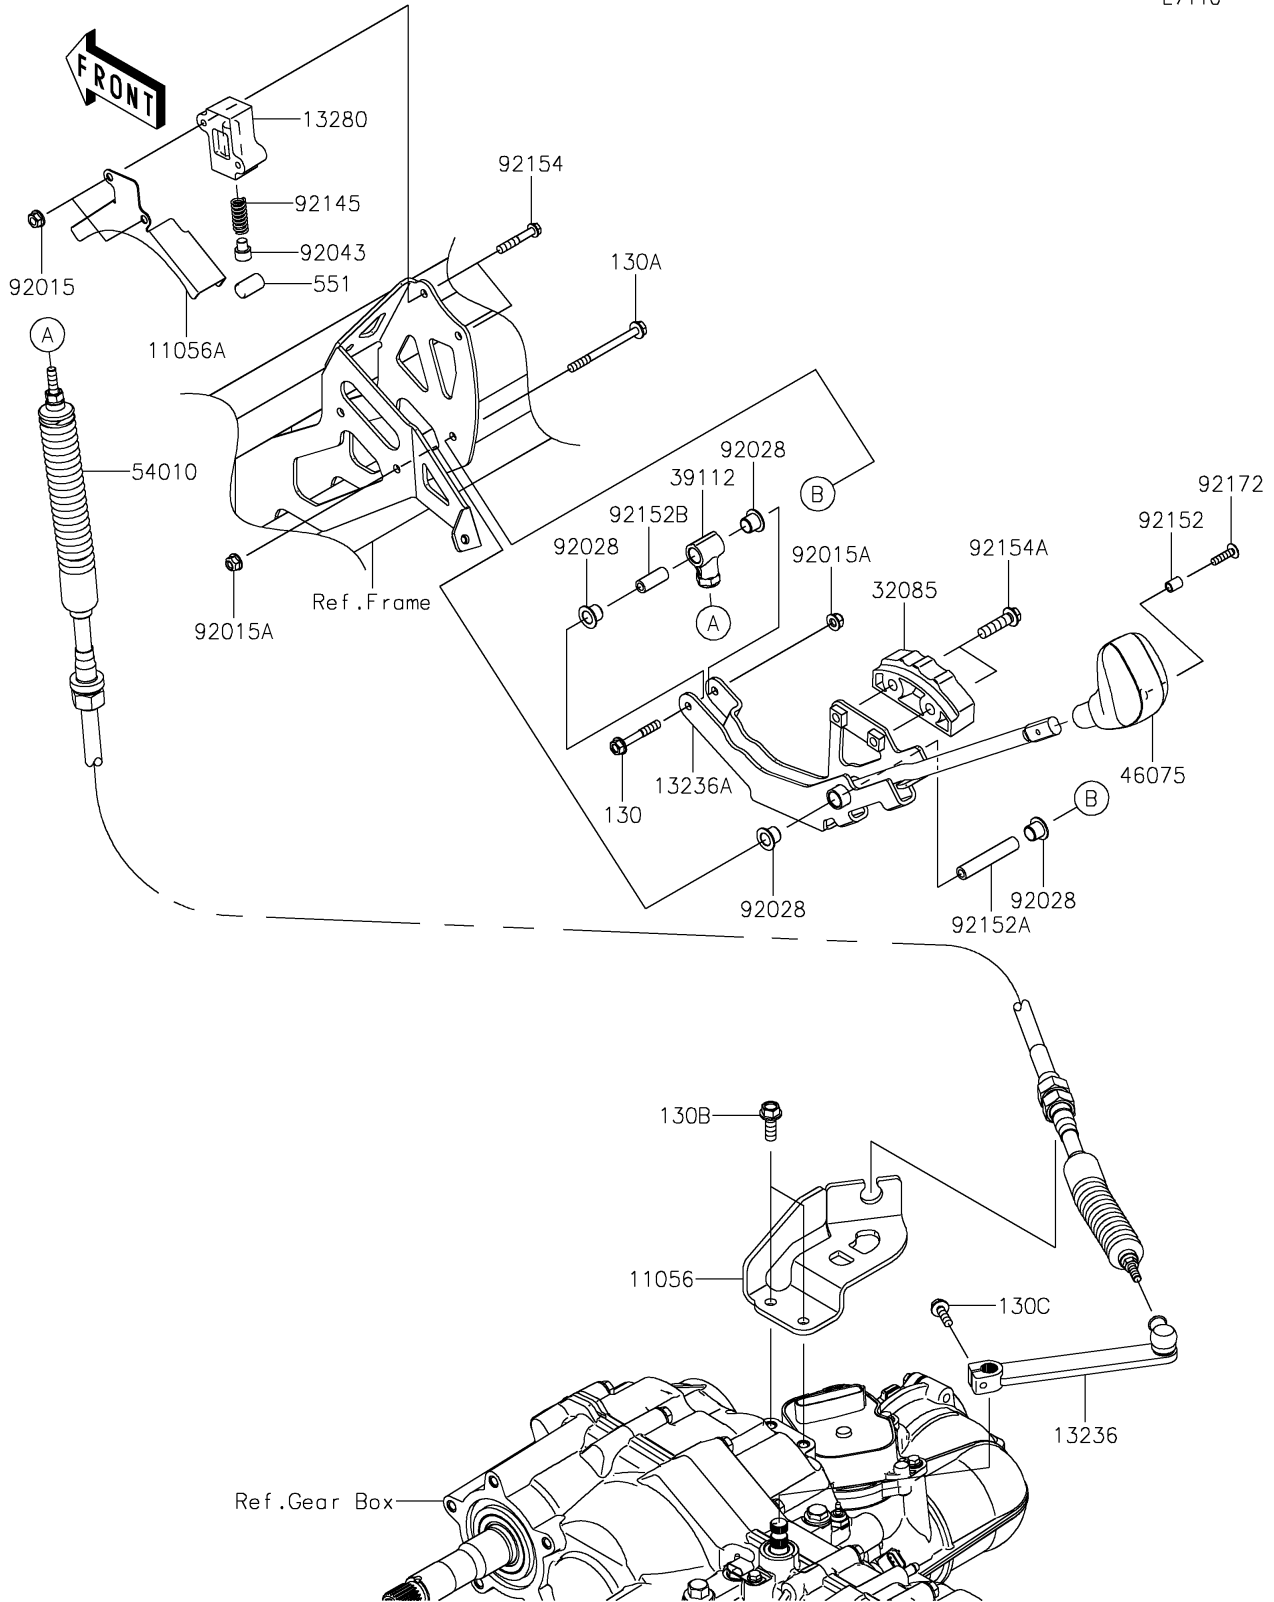

# 2018 MULE PRO-DX™ EPS DIESEL PARTS DIAGRAM

Control

E7110

## 2018 MULE PRO-DX™ EPS DIESEL PARTS LIST

### Control

ITEM NAME	PART NUMBER	QUANTITY
BRACKET,T/M SIDE (Ref # 11056)	11056-2946	1
BRACKET,DUST COVER (Ref # 11056A)	11056-7274	1
BOLT-FLANGED,6X40 (Ref # 130)	130BA0640	1
BOLT-FLANGED,6X70 (Ref # 130A)	130BA0670	1
BOLT-FLANGED,8X22 (Ref # 130B)	130BA0822	2
BOLT-FLANGED,6X20 (Ref # 130C)	130CA0620	1
LEVER-COMP,T/M SIDE (Ref # 13236)	13236-0747	1
LEVER-COMP,SHIFT (Ref # 13236A)	13236-0748	1
HOLDER (Ref # 13280)	13280-0776	1
STOPPER (Ref # 32085)	32085-0748	1
RODEND-TIE (Ref # 39112)	39112-0020	1
GRIP (Ref # 46075)	46075-0569	1
CABLE,SHIFT (Ref # 54010)	54010-0601	1
PIN-DOWEL,12X20 (Ref # 551)	551R1220	1
NUT,FLANGED,6MM (Ref # 92015)	92015-1367	2
NUT,LOCK,FLANGED,6MM (Ref # 92015A)	92015-1675	2
BUSHING (Ref # 92028)	92028-1507	4
PIN (Ref # 92043)	92043-0790	1
SPRING (Ref # 92145)	92145-1578	1
COLLAR,5.6X8X10.5 (Ref # 92152)	92152-1545	1
COLLAR,6X10X56.5 (Ref # 92152A)	92152-1823	1
COLLAR,6X10X25 (Ref # 92152B)	92152-1854	1
BOLT,FLANGED,6X35 (Ref # 92154)	92154-1544	2
BOLT,FLANGED,8X30 (Ref # 92154A)	92154-1907	2
SCREW,5X20 (Ref # 92172)	92172-2081	1