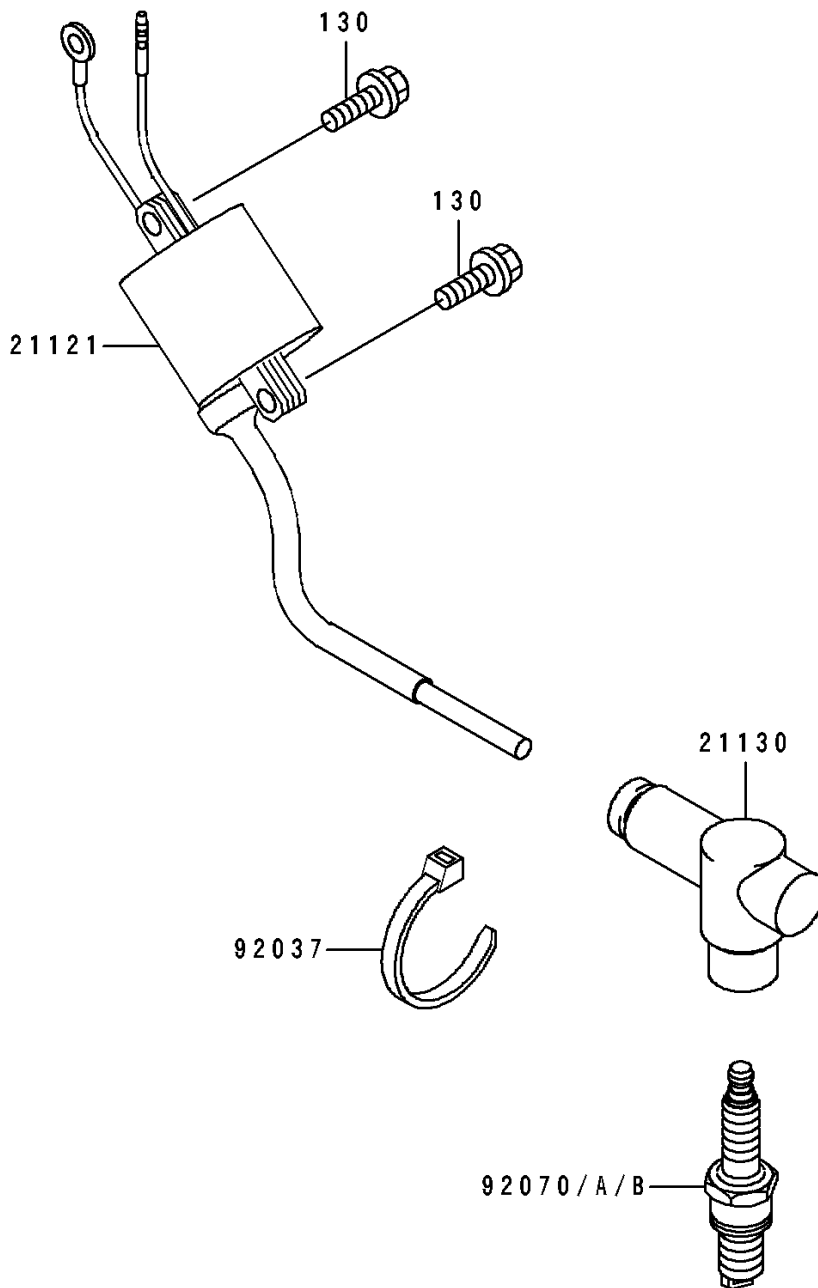

1997 KX125 PARTS DIAGRAM

Ignition System

E1830

1997 KX125 PARTS LIST

Ignition System

ITEM NAME	PART NUMBER	QUANTITY
BOLT-FLANGED (Ref # 130)	130G0520	2
COIL-IGNITION (Ref # 21121)	21121-1247	1
CAP-SPARK PLUG (Ref # 21130)	21130-1073	1
CLAMP (Ref # 92037)	92037-1173	1
PLUG-SPARK,W31ESR-ZU(ND) (Ref # 92070)		1
PLUG-SPARK,R6252E-9(NGK) (Ref # 92070A)	92070-1238	1
PLUG-SPARK,R6252K-105(NGK) (Ref # 92070B)	92070-1241	1