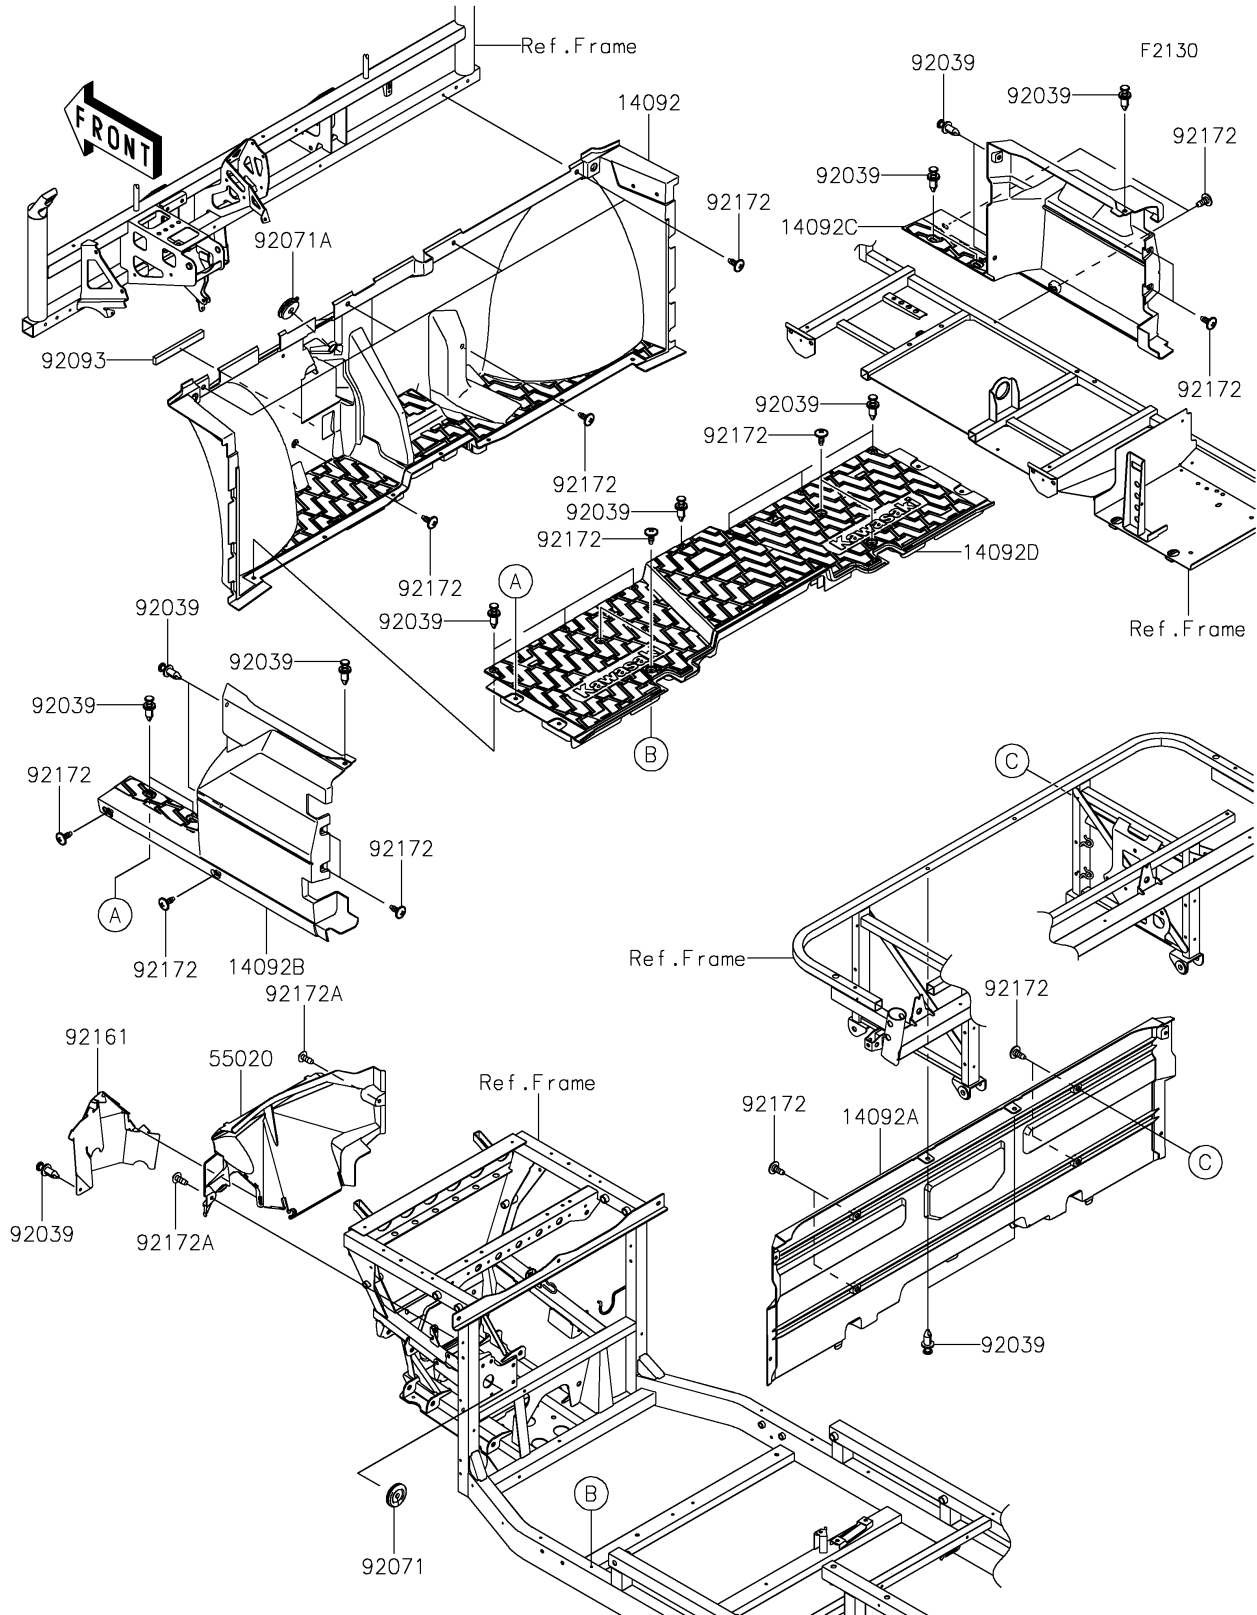

2019 MULE PRO-DX™ EPS DIESEL PARTS DIAGRAM

Frame Fittings(Front)

2019 MULE PRO-DX™ EPS DIESEL PARTS LIST

Frame Fittings(Front)

ITEM NAME	PART NUMBER	QUANTITY
COVER,FR FLOOR (Ref # 14092)	14092-1184	1
COVER,FR SEAT (Ref # 14092A)	14092-1185	1
COVER,SIDE,LH,FR (Ref # 14092B)	14092-1188	1
COVER,SIDE,RH,FR (Ref # 14092C)	14092-1189	1
COVER,FLOOR,BOTTOM (Ref # 14092D)	14092-1196	1
GUARD (Ref # 55020)	55020-0961	1
RIVET (Ref # 92039)	92039-0776	20
GROMMET,9X45X9 (Ref # 92071)	92071-0728	1
GROMMET,8X22X8 (Ref # 92071A)	92071-0753	1
SEAL,10X20X165 (Ref # 92093)	92093-0617	1
DAMPER (Ref # 92161)	92161-1649	1
SCREW,6X16 (Ref # 92172)	92172-0711	22
SCREW,TAPPING,6X16 (Ref # 92172A)	92172-0739	2