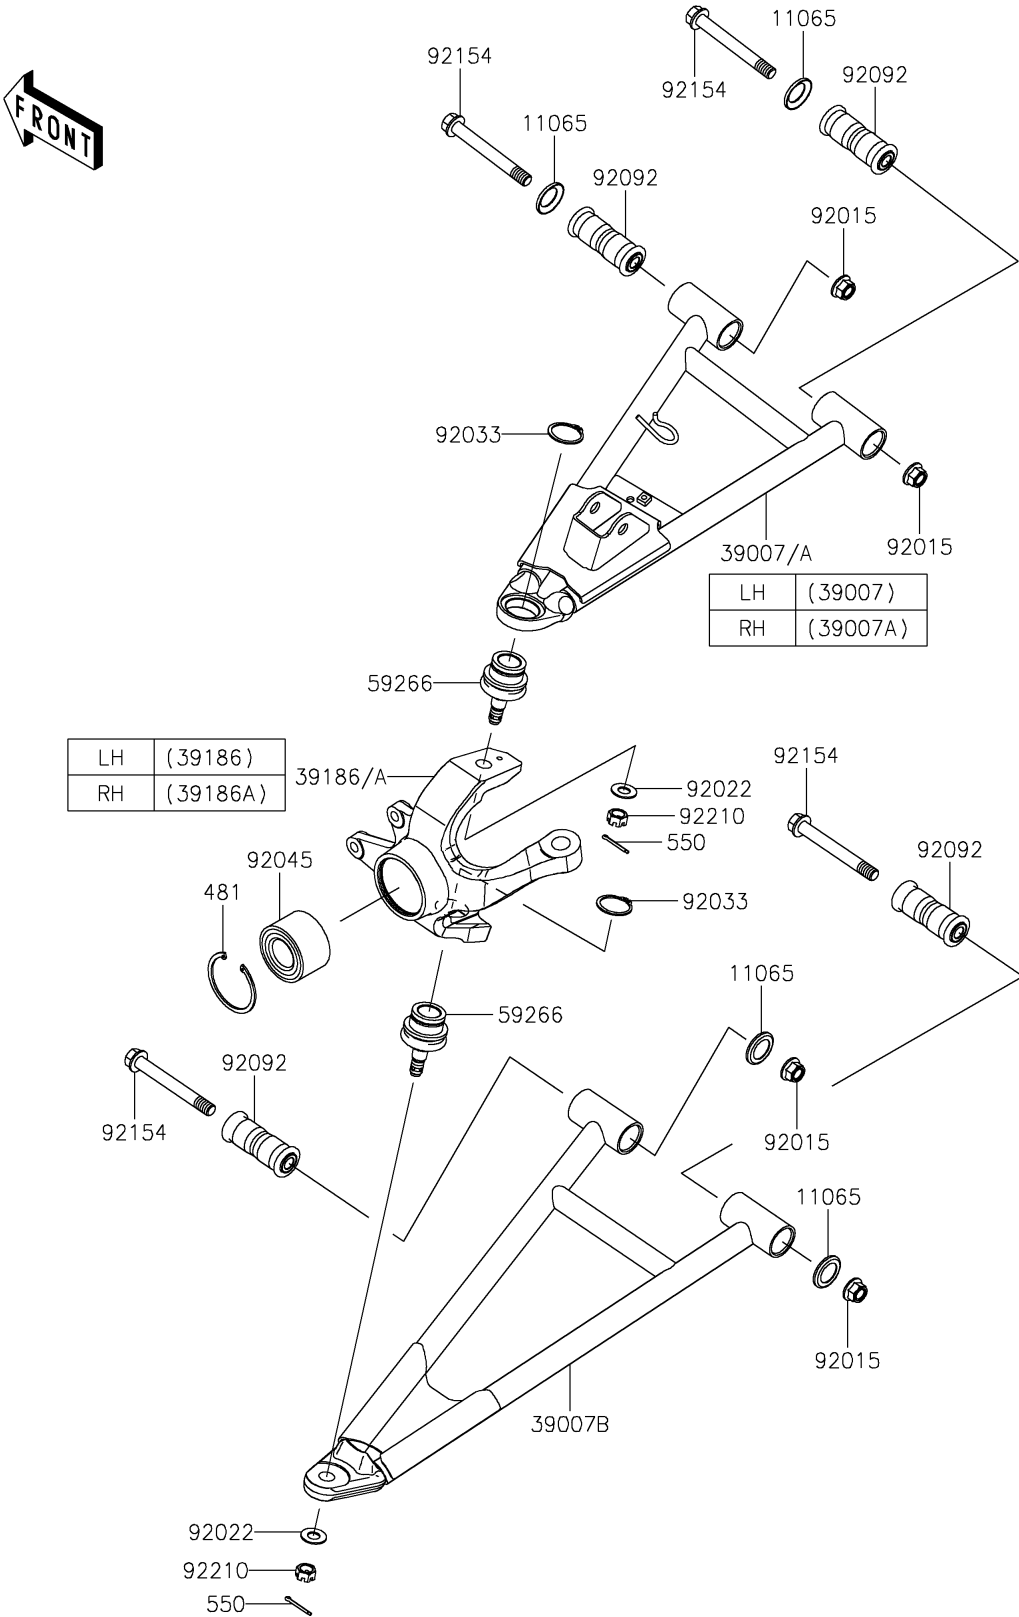

2018 MULE PRO-DX™ EPS DIESEL PARTS DIAGRAM

Front Suspension

F2152

2018 MULE PRO-DX™ EPS DIESEL PARTS LIST

Front Suspension

ITEM NAME	PART NUMBER	QUANTITY
CAP,ARM (Ref # 11065)	11065-0838	8
ARM-SUSP,FR,UPP,LH (Ref # 39007)	39007-0377	1
ARM-SUSP,FR,UPP,RH (Ref # 39007A)	39007-0378	1
ARM-SUSP,FR,LWR,LH&RH (Ref # 39007B)	39007-0383	2
KNUCKLE,FR,LH (Ref # 39186)	39186-0319	1
KNUCKLE,FR,RH (Ref # 39186A)	39186-0320	1
CIRCLIP-TYPE-C (Ref # 481)	481J6000	2
PIN-COTTER,3.0X25 (Ref # 550)	550AA3025	4
JOINT-BALL (Ref # 59266)	59266-0711	4
NUT,LOCK,FLANGED,12MM (Ref # 92015)	92015-1433	8
WASHER (Ref # 92022)	92022-1831	4
RING-SNAP,C-TYPE,32MM (Ref # 92033)	92033-1262	4
BEARING-BALL,30X60X37 (Ref # 92045)	92045-0762	2
BUSHING-RUBBER,12X20X78 (Ref # 92092)	92092-0028	8
BOLT,FLANGED,12X100 (Ref # 92154)	92154-1318	8
NUT,CASTLE,12MM (Ref # 92210)	92210-0395	4