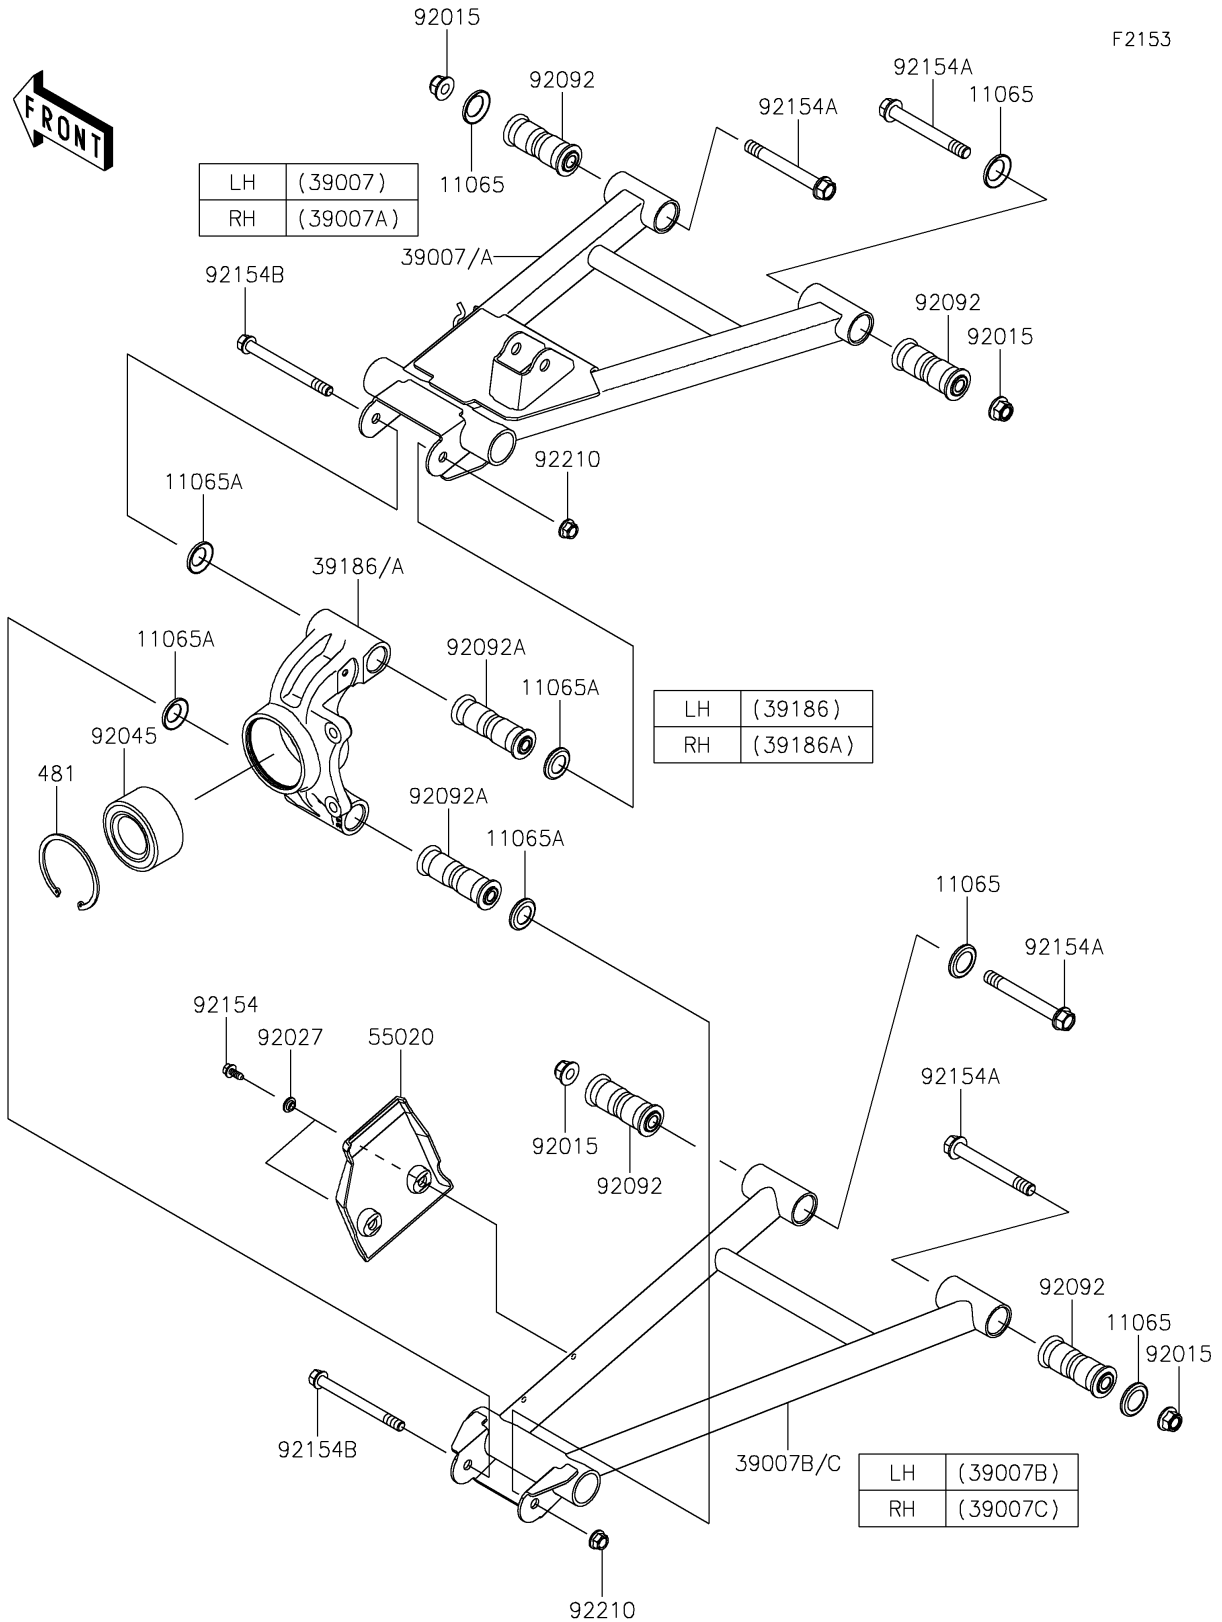

2018 MULE PRO-DX™ EPS DIESEL PARTS DIAGRAM

Rear Suspension

2018 MULE PRO-DX™ EPS DIESEL PARTS LIST

Rear Suspension

ITEM NAME	PART NUMBER	QUANTITY
CAP,ARM (Ref # 11065)	11065-0838	8
CAP (Ref # 11065A)	11065-0849	8
ARM-SUSP,RR,UPP,LH (Ref # 39007)	39007-0379	1
ARM-SUSP,RR,UPP,RH (Ref # 39007A)	39007-0380	1
ARM-SUSP,RR,LWR,LH (Ref # 39007B)	39007-0381	1
ARM-SUSP,RR,LWR,RH (Ref # 39007C)	39007-0382	1
KNUCKLE,RR,LH (Ref # 39186)	39186-0317	1
KNUCKLE,RR,RH (Ref # 39186A)	39186-0318	1
CIRCLIP-TYPE-C (Ref # 481)	481J7500	2
GUARD,RR CVJ (Ref # 55020)	55020-0931	2
NUT,LOCK,FLANGED,12MM (Ref # 92015)	92015-1433	8
COLLAR,L=4.6 (Ref # 92027)	92027-1168	4
BEARING-BALL,40X74X36 (Ref # 92045)	92045-0763	2
BUSHING-RUBBER,12X20X78 (Ref # 92092)	92092-0028	8
BUSHING-RUBBER,10.1X17X88 (Ref # 92092A)	92092-0029	4
BOLT,6X15.6 (Ref # 92154)	92154-1250	4
BOLT,FLANGED,12X100 (Ref # 92154A)	92154-1318	8
BOLT,FLANGED,10X110 (Ref # 92154B)	92154-1353	4
NUT,LOCK,FLANGED,10MM (Ref # 92210)	92210-0276	4