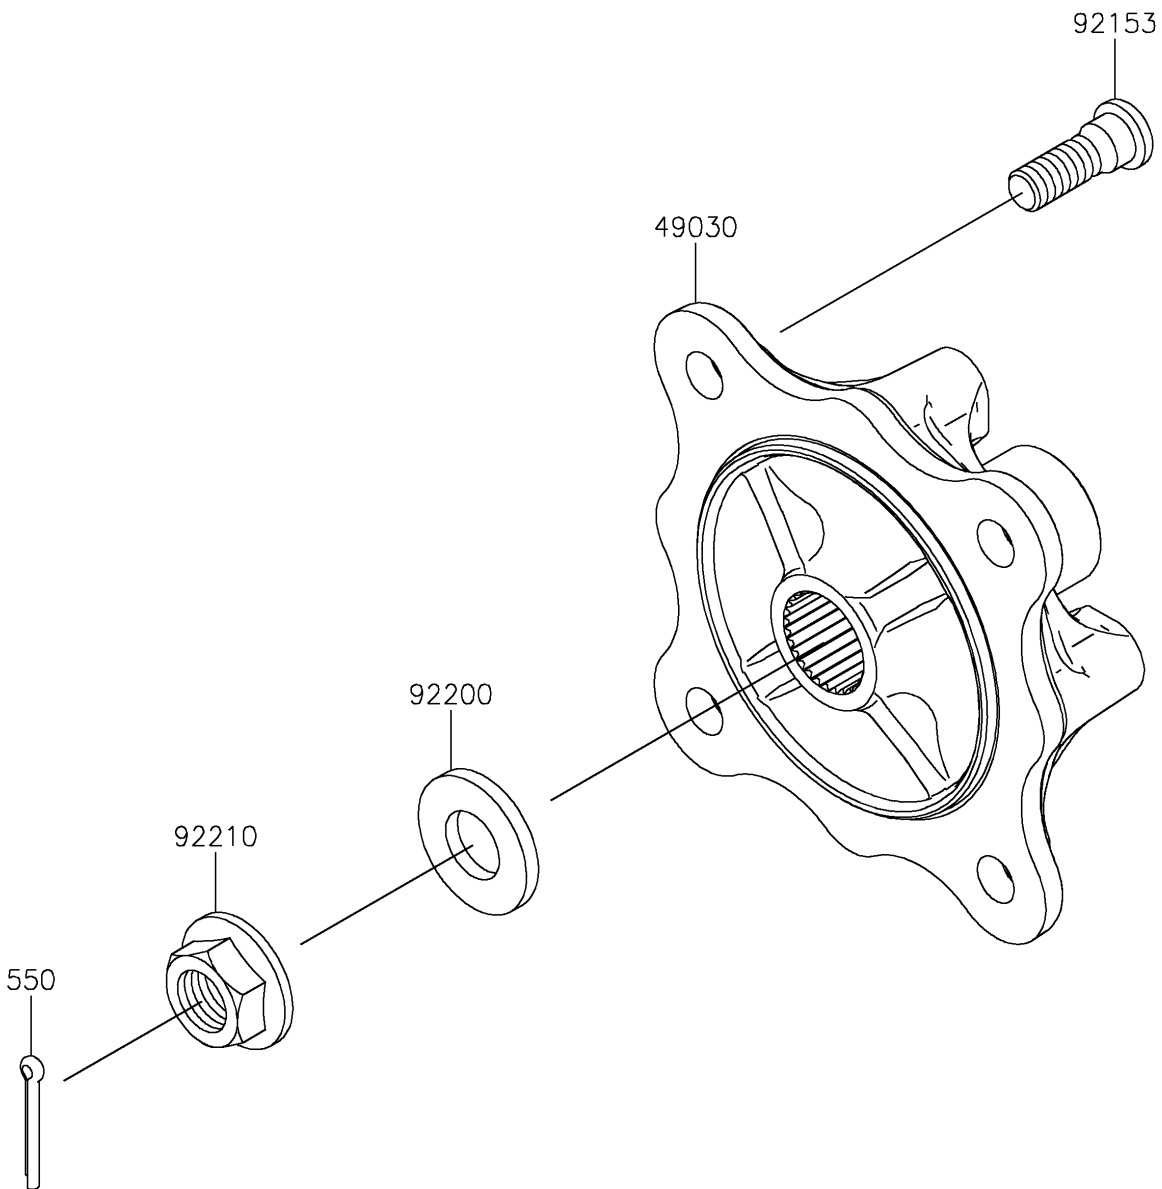

# 2020 MULE PRO-DX™ EPS DIESEL PARTS DIAGRAM

Rear Hubs/Brakes

F2240

## 2020 MULE PRO-DX™ EPS DIESEL PARTS LIST

### Rear Hubs/Brakes

ITEM NAME	PART NUMBER	QUANTITY
HUB,RR (Ref # 49030)	49030-0049	2
PIN-COTTER,4.0X30 (Ref # 550)	550AA4030	2
BOLT,12MM (Ref # 92153)	92153-1915	8
WASHER,20.3X41X4.5 (Ref # 92200)	92200-0921	2
NUT,FLANGED,20MM (Ref # 92210)	92210-2093	2