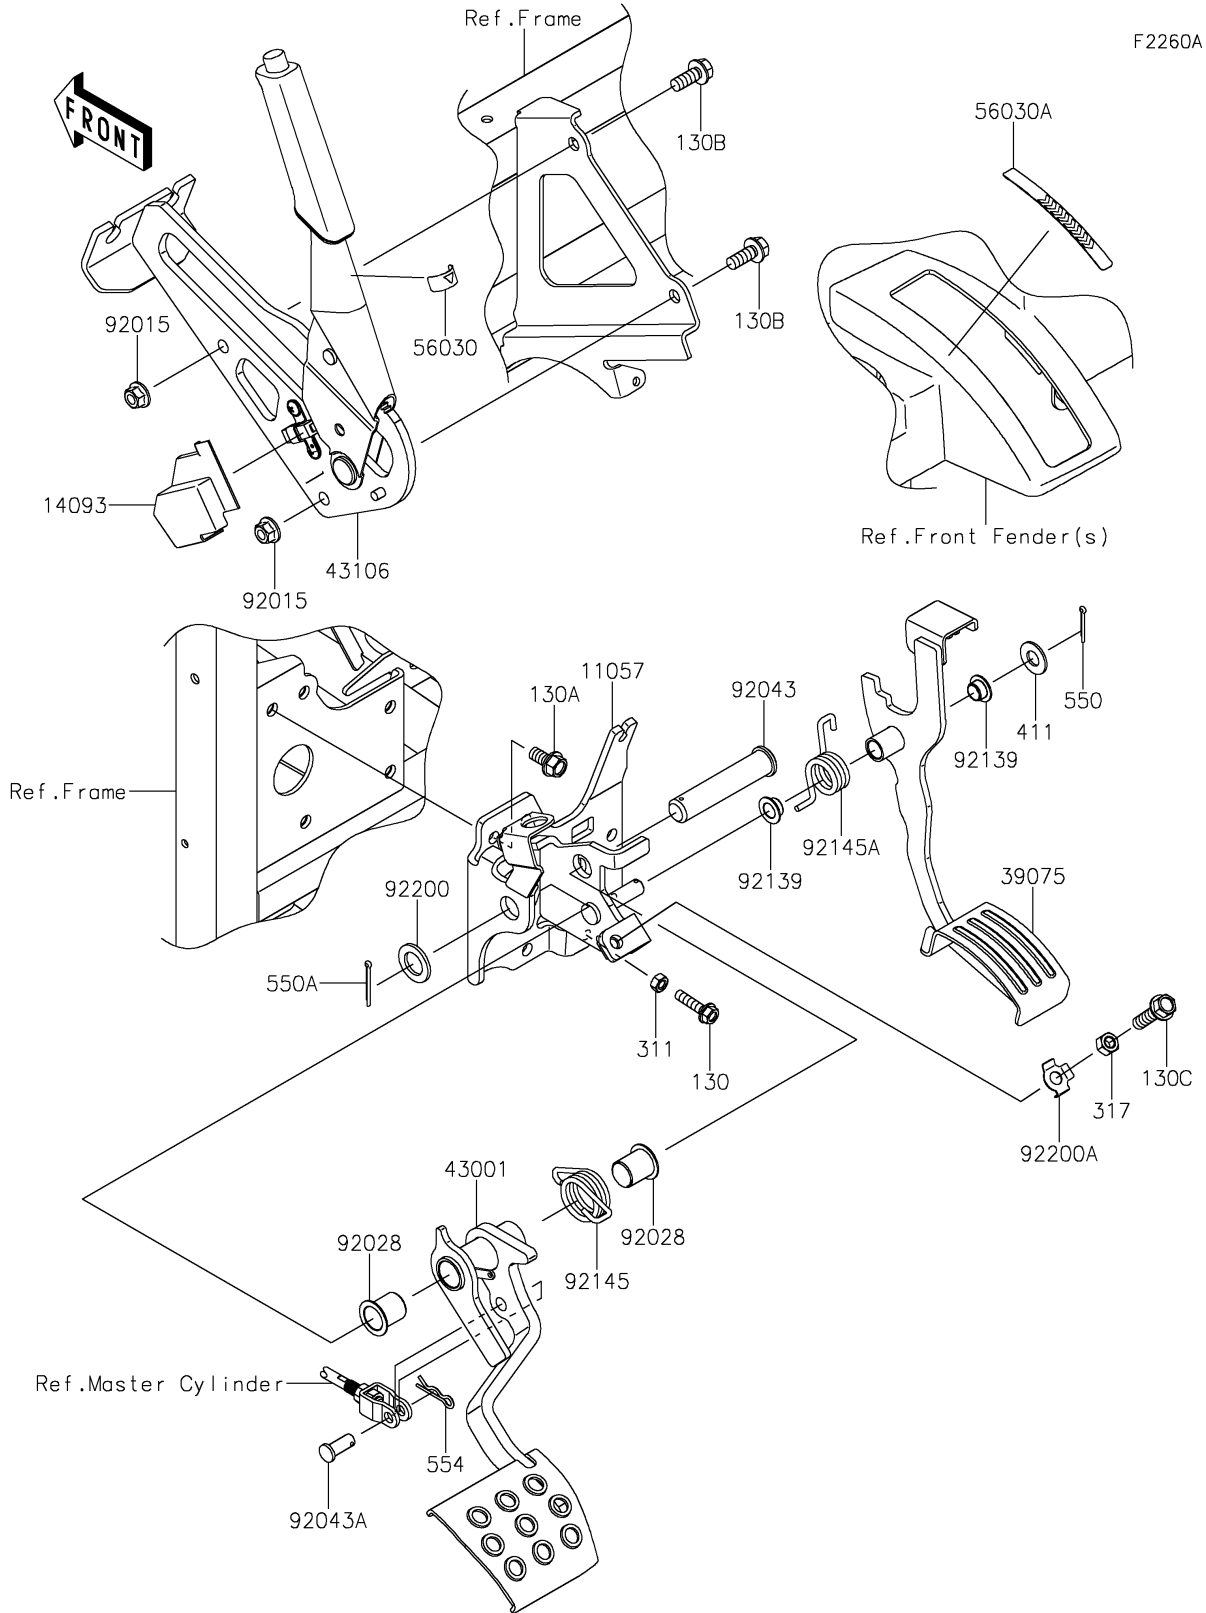

2018 MULE PRO-DX™ EPS DIESEL PARTS DIAGRAM

Brake Pedal/Throttle Lever(EJF-ELF)

2018 MULE PRO-DX™ EPS DIESEL PARTS LIST

Brake Pedal/Throttle Lever(EJF-ELF)

ITEM NAME	PART NUMBER	QUANTITY
-----------	-------------	----------