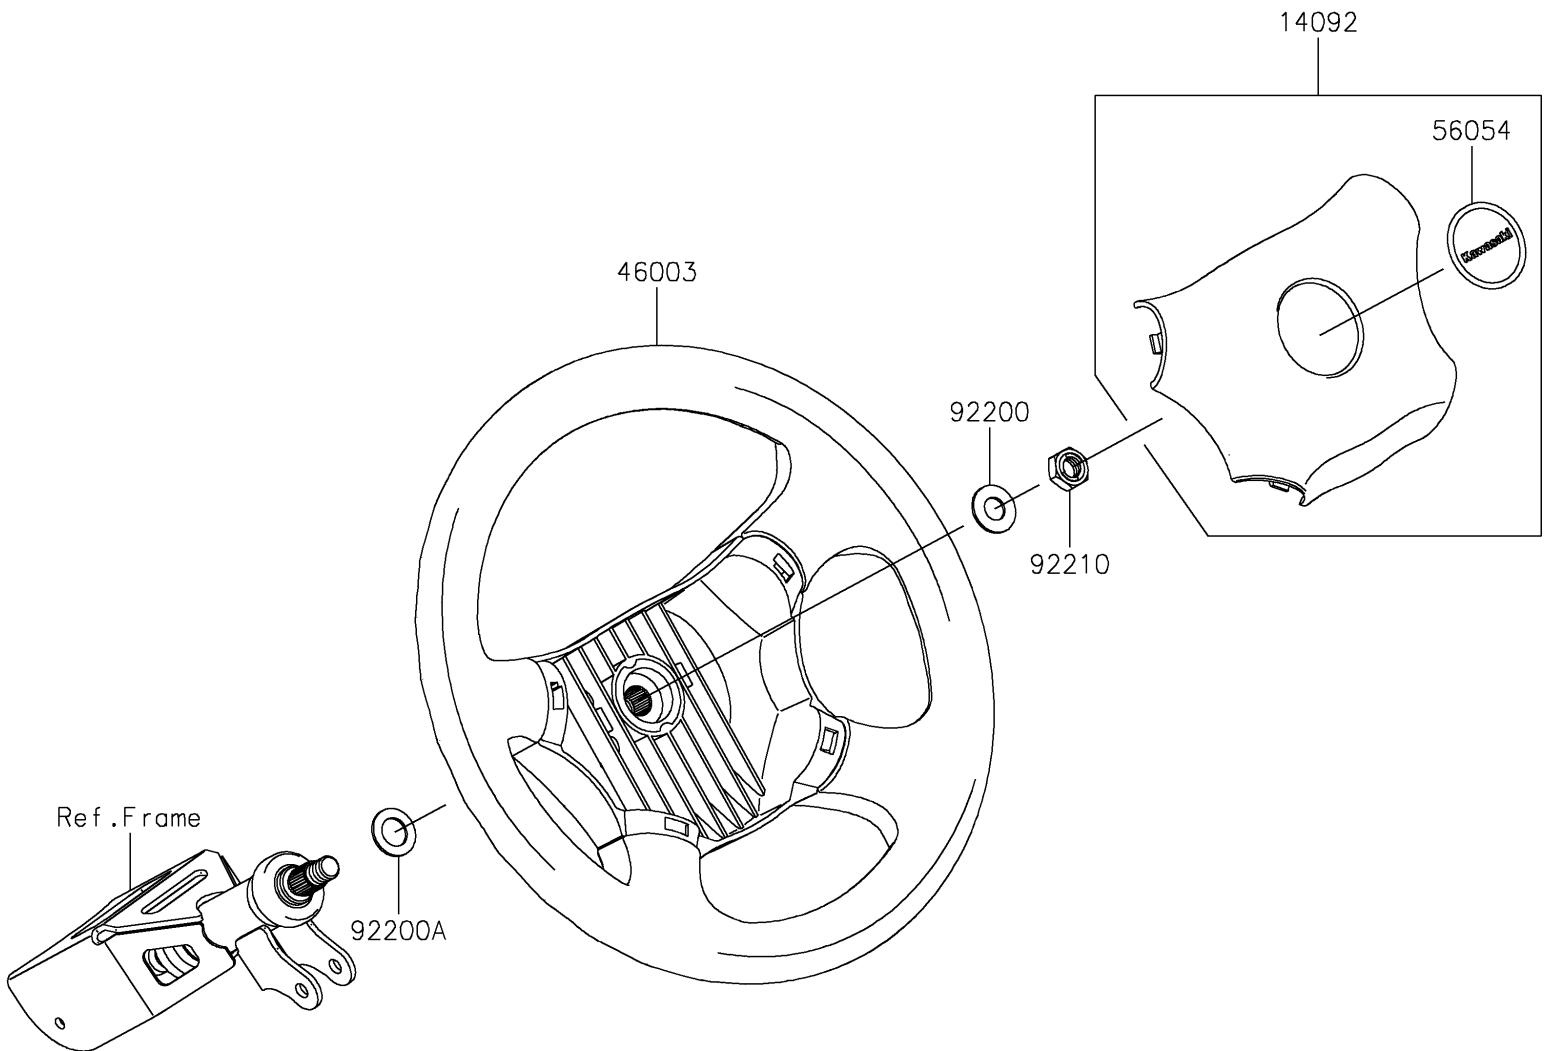

2018 MULE PRO-DX™ EPS DIESEL PARTS DIAGRAM

Steering Wheel

F2311

2018 MULE PRO-DX™ EPS DIESEL PARTS LIST

Steering Wheel

ITEM NAME	PART NUMBER	QUANTITY
COVER,HORN SWITCH (Ref # 14092)	14092-1029	1
HANDLE (Ref # 46003)	46003-0595	1
MARK,CENTER LOGO,KAWASAKI (Ref # 56054)	56054-1188	1
WASHER,12.1X25X1.6 (Ref # 92200)	92200-0455	1
WASHER,15X25X1.6 (Ref # 92200A)	92200-0460	1
NUT,LOCK,12MM (Ref # 92210)	92210-1249	1