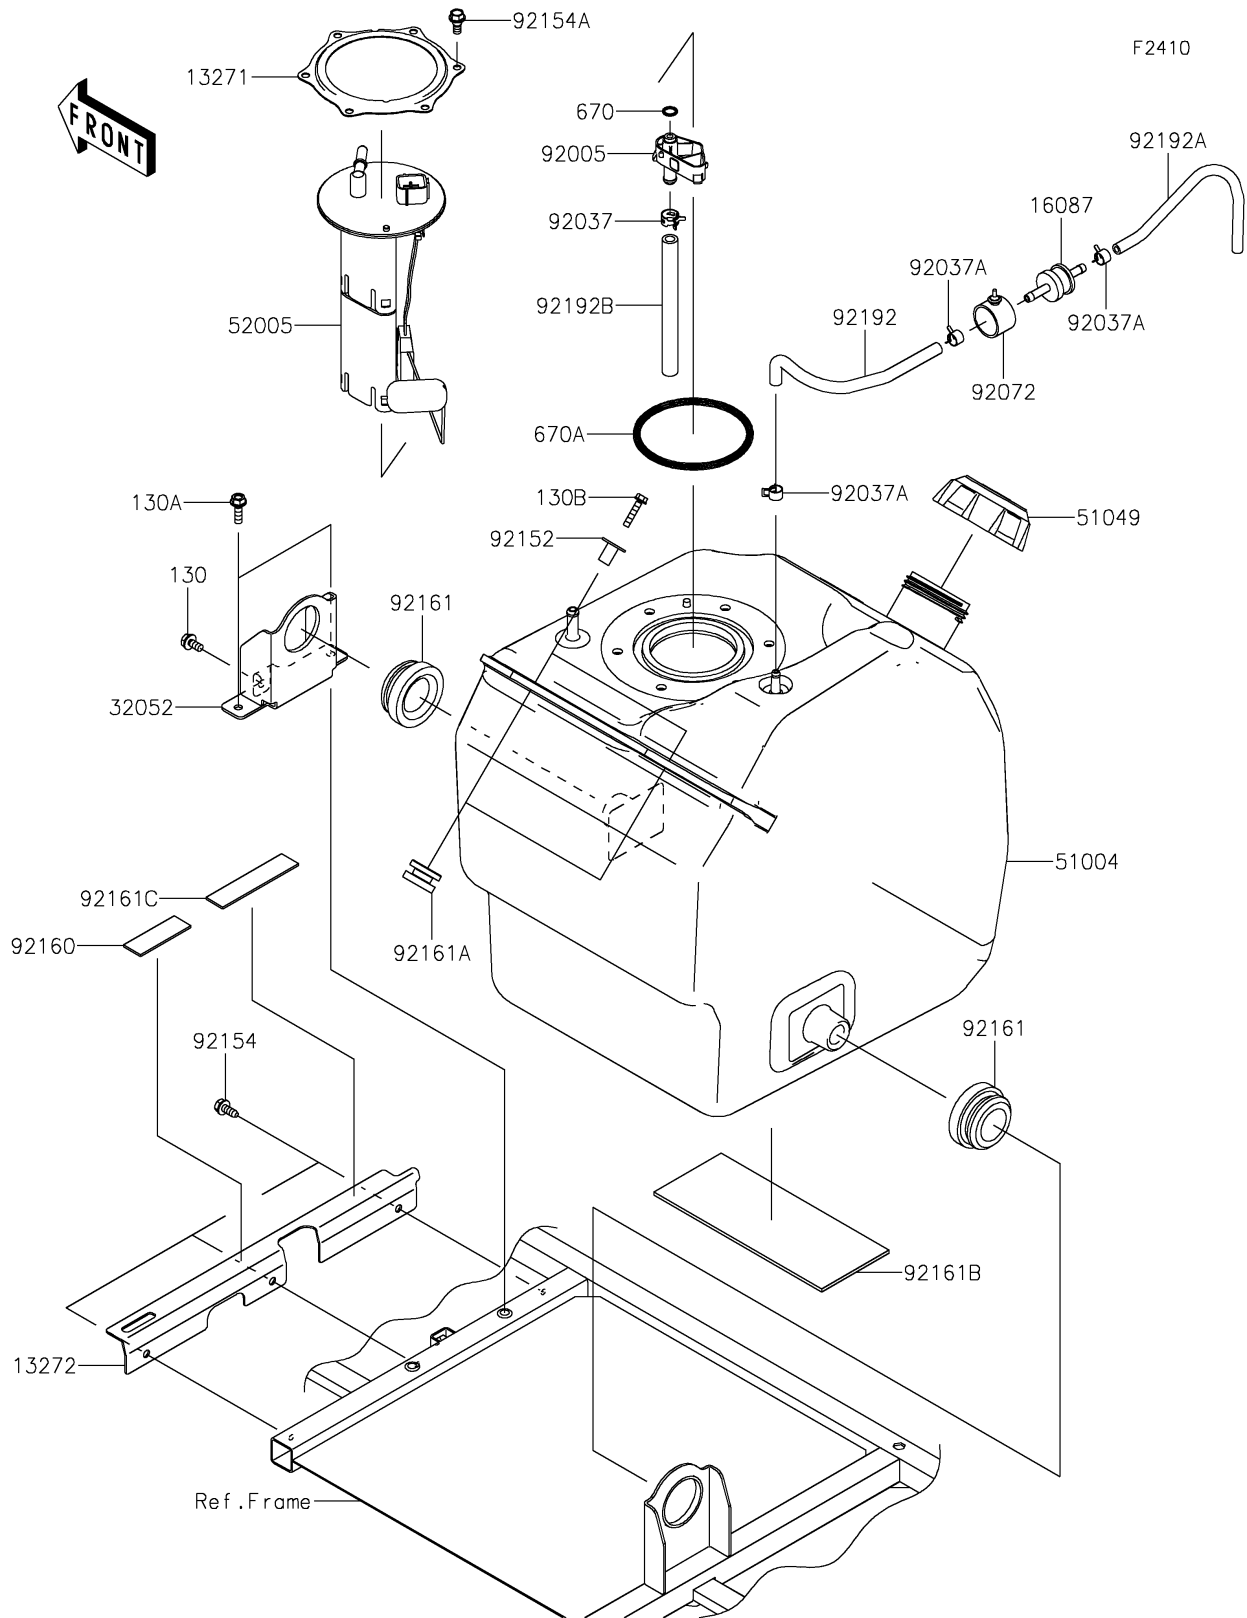

2018 MULE PRO-DX™ EPS DIESEL PARTS DIAGRAM

Fuel Tank

2018 MULE PRO-DX™ EPS DIESEL PARTS LIST

Fuel Tank

ITEM NAME	PART NUMBER	QUANTITY
BOLT-FLANGED,6X12 (Ref # 130)	130BA0612	1
BOLT-FLANGED,6X20 (Ref # 130A)	130BA0620	2
BOLT-FLANGED,6X30 (Ref # 130B)	130BA0630	2
PLATE (Ref # 13271)	13271-0980	1
PLATE (Ref # 13272)	13272-2206	1
VALVE-CHECK (Ref # 16087)	16087-0008	1
BRACKET-TANK (Ref # 32052)	32052-0751	1
TANK-FUEL (Ref # 51004)	51004-0009	1
CAP-TANK,FUEL (Ref # 51049)	51049-0718	1
GAUGE,FUEL (Ref # 52005)	52005-0753	1
O RING,9MM (Ref # 670)	670E1509	1
O RING (Ref # 670A)	670E5090	1
FITTING (Ref # 92005)	92005-0813	1
CLAMP,HOSE CLIP (Ref # 92037)	92037-1181	1
CLAMP,TUBE (Ref # 92037A)	92037-1461	3
BAND (Ref # 92072)	92072-0850	1
COLLAR,6.8X10X18.1 (Ref # 92152)	92152-1867	2
BOLT,6X15.6 (Ref # 92154)	92154-1250	3
BOLT,FUEL PUMP (Ref # 92154A)	92154-1326	6
DAMPER (Ref # 92160)	92160-1075	1
DAMPER,30X56X25 (Ref # 92161)	92161-1613	2
DAMPER,10X28X17 (Ref # 92161A)	92161-1614	2
DAMPER,80X200X3.175 (Ref # 92161B)	92161-1645	1
DAMPER (Ref # 92161C)	92161-1876	1
TUBE,BREATHER (Ref # 92192)	92192-0773	1
TUBE,BREATHER,5X9X220 (Ref # 92192A)	92192-1199	1
TUBE,FUEL,8X13X137 (Ref # 92192B)	92192-1474	1