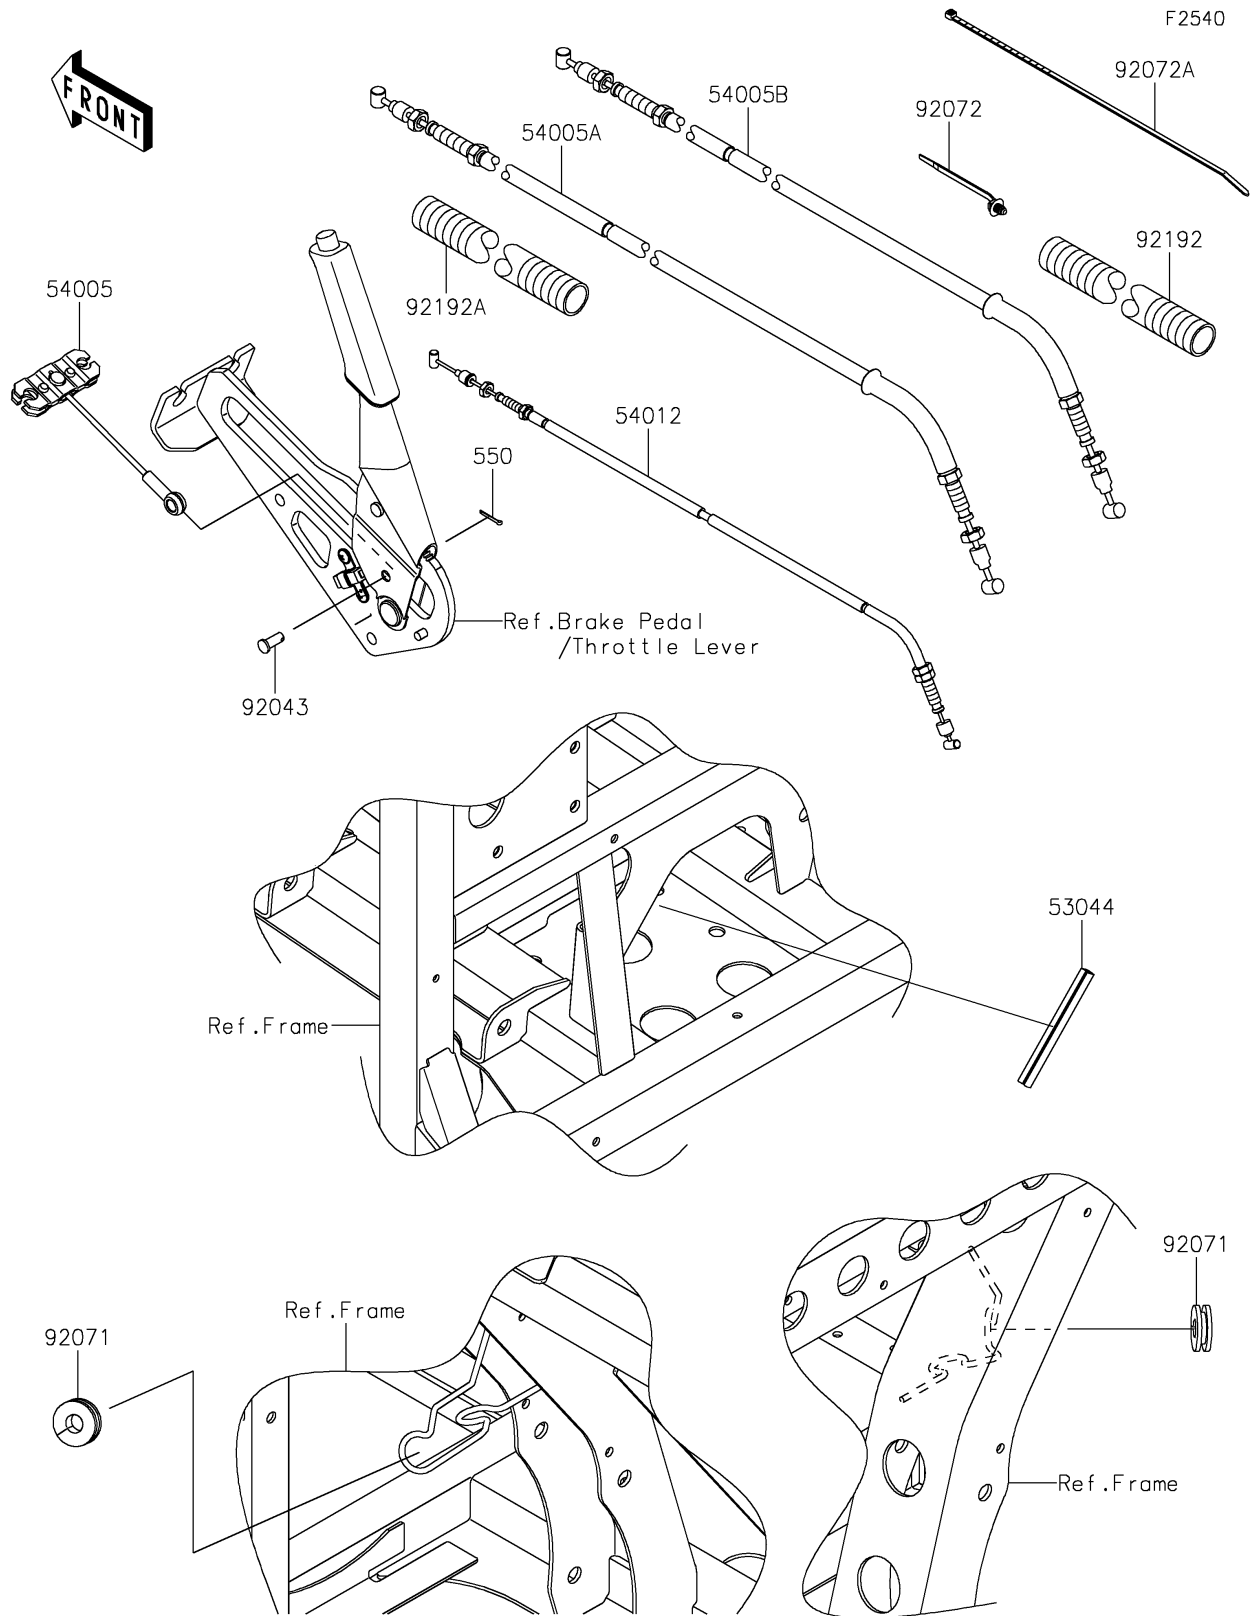

2020 MULE PRO-DX™ EPS DIESEL PARTS DIAGRAM

Cables

2020 MULE PRO-DX™ EPS DIESEL PARTS LIST

Cables

ITEM NAME	PART NUMBER	QUANTITY
TRIM,L=111 (Ref # 53044)	53044-7502	1
CABLE-BRAKE,PARKING,FR (Ref # 54005)	54005-0035	1
CABLE-BRAKE,PARKING,LH (Ref # 54005A)	54005-0039	1
CABLE-BRAKE,PARKING,RH (Ref # 54005B)	54005-0040	1
CABLE-THROTTLE (Ref # 54012)	54012-0633	1
PIN-COTTER,2.5X18 (Ref # 550)	550AA2518	1
PIN (Ref # 92043)	92043-1039	1
GROMMET (Ref # 92071)	92071-0029	2
BAND,OS170-FT7(BLACK) (Ref # 92072)	92072-1414	9
BAND,L=292.1 (Ref # 92072A)	92072-3509	7
TUBE,CONVOLUTED,25.1X30X260 (Ref # 92192)	92192-1363	1
TUBE,CONVOLUTED,25.1X30X210 (Ref # 92192A)	92192-1391	1