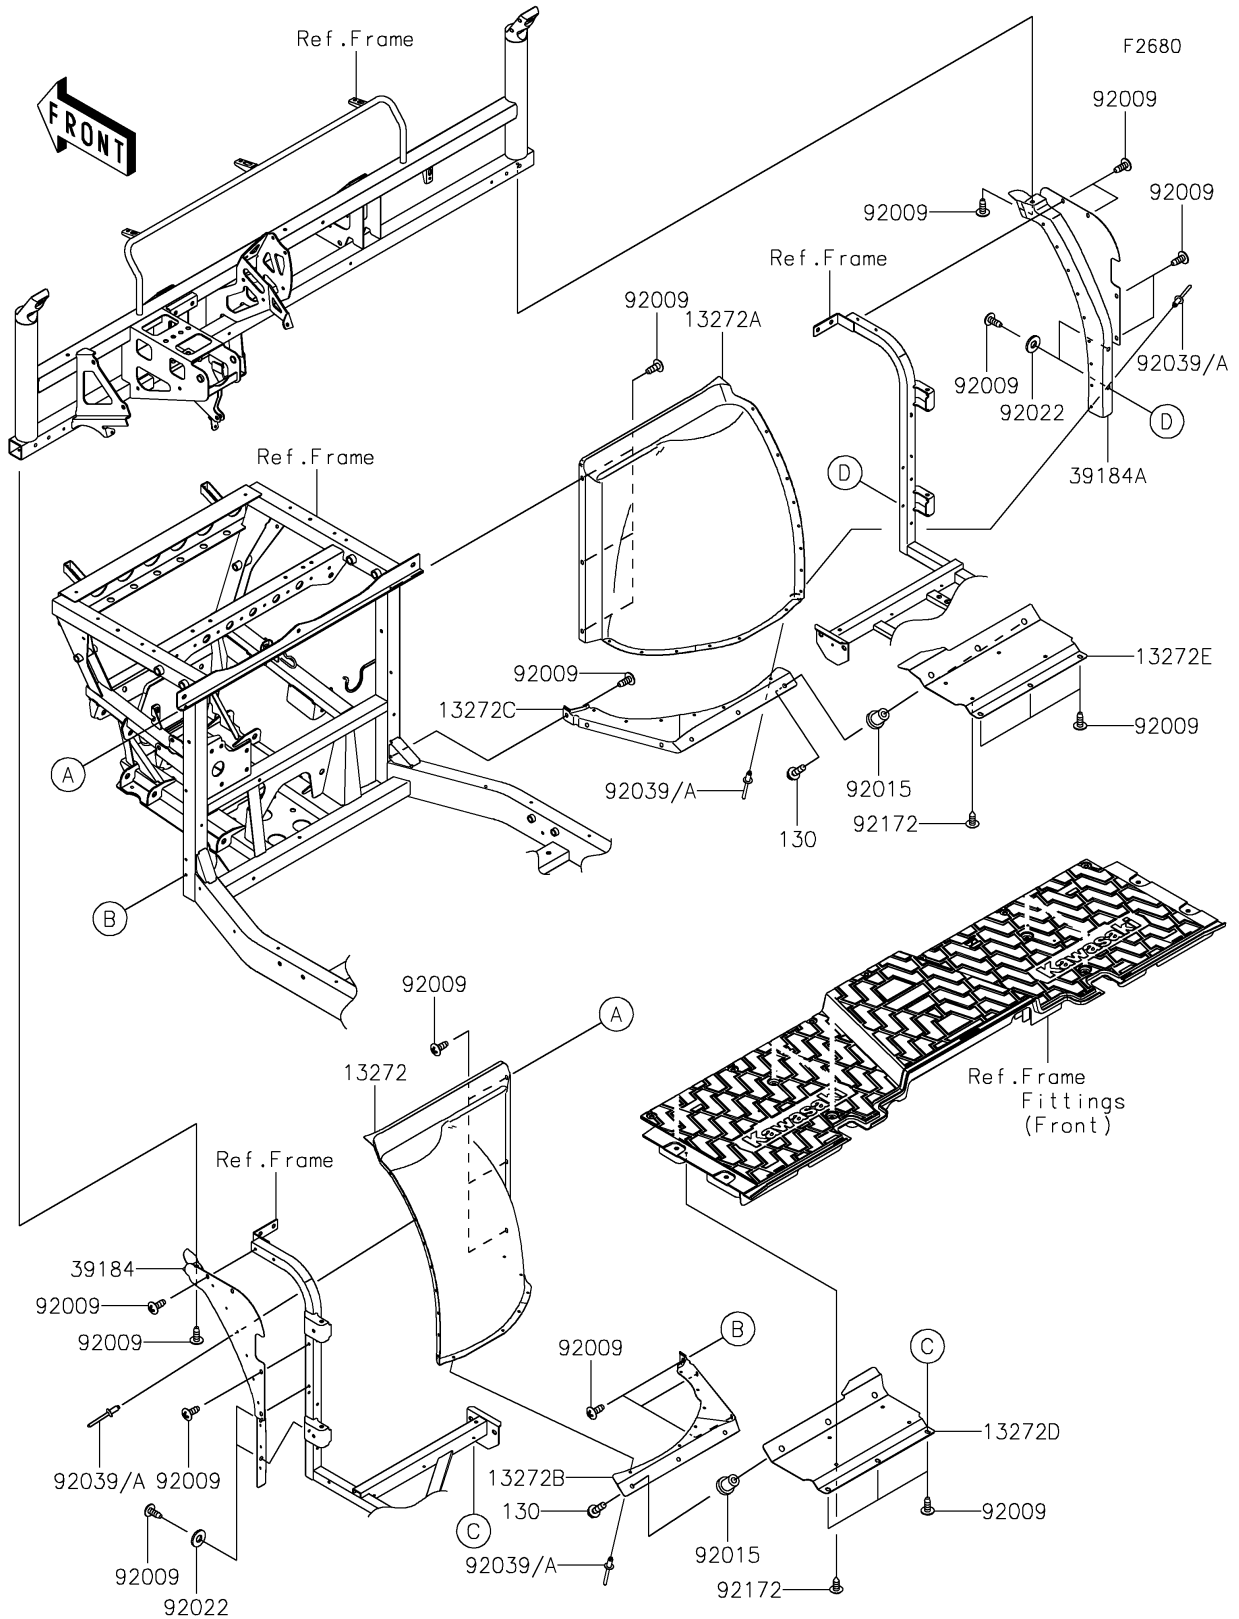

2019 MULE PRO-DX™ EPS DIESEL PARTS DIAGRAM

Guard(s)

2019 MULE PRO-DX™ EPS DIESEL PARTS LIST

Guard(s)

ITEM NAME	PART NUMBER	QUANTITY
BOLT-FLANGED,6X20 (Ref # 130)	130BA0620	6
PLATE (Ref # 13272)	13272-2323	1
PLATE (Ref # 13272A)	13272-2324	1
PLATE (Ref # 13272B)	13272-2327	1
PLATE (Ref # 13272C)	13272-2328	1
PLATE,UNDER GUARD,LH (Ref # 13272D)	13272-2330	1
PLATE,UNDER GUARD,RH (Ref # 13272E)	13272-2331	1
BRACKET-ASSY,SIDE,LH (Ref # 39184)	39184-0718	1
BRACKET-ASSY,SIDE,RH (Ref # 39184A)	39184-0719	1
SCREW,TAPPING,6X16 (Ref # 92009)	92009-1166	32
NUT,RUBBER,6MM (Ref # 92015)	92015-1692	6
WASHER,8.2X19X2 (Ref # 92022)	92022-1533	4
RIVET,4.8X7.6 (Ref # 92039A)	92039-0784	30
SCREW,6X16 (Ref # 92172)	92172-0284	8