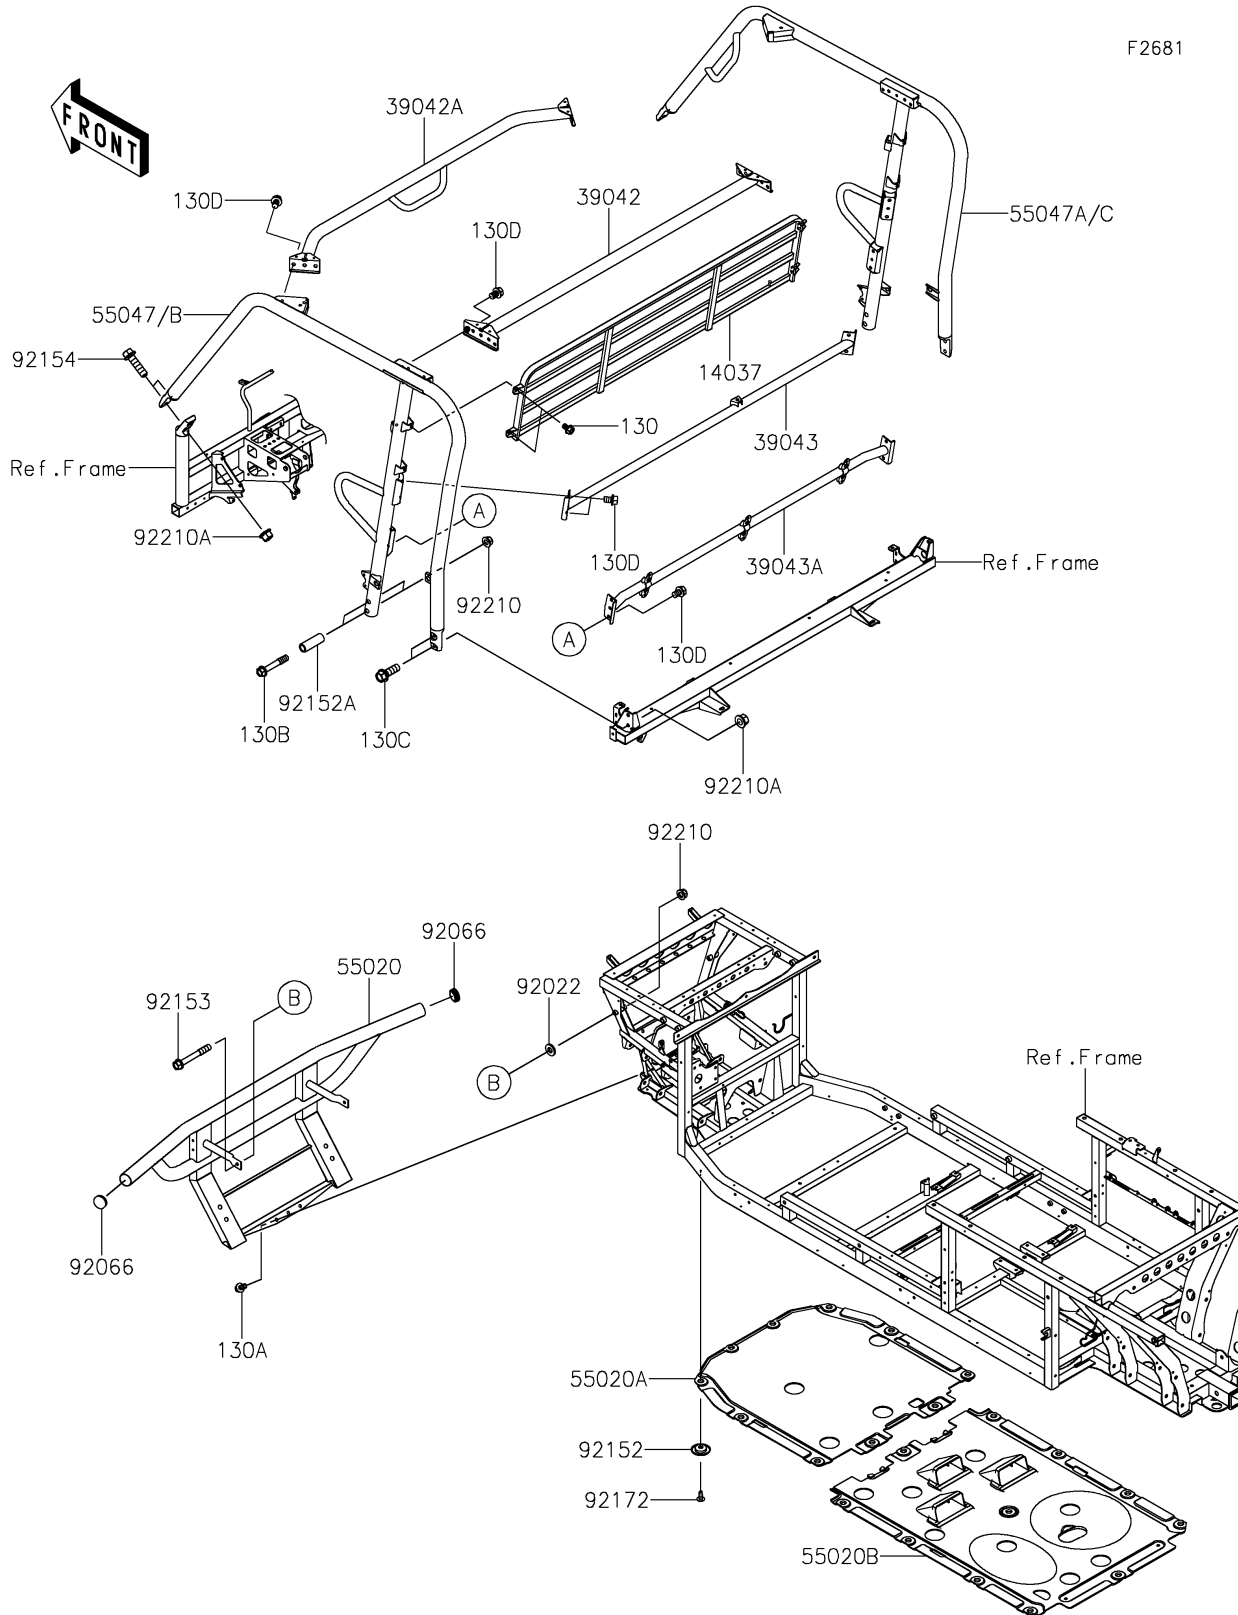

2018 MULE PRO-DX™ EPS DIESEL PARTS DIAGRAM

Guards/Cab Frame

F2681

2018 MULE PRO-DX™ EPS DIESEL PARTS LIST

Guards/Cab Frame

ITEM NAME	PART NUMBER	QUANTITY
BOLT-FLANGED,8X12 (Ref # 130)	130BA0812	4
BOLT-FLANGED,8X16 (Ref # 130A)	130BA0816	3
BOLT-FLANGED,10X60 (Ref # 130B)	130BA1060	4
BOLT-FLANGED,12X35 (Ref # 130C)	130BA1235	4
BOLT-FLANGED,10X14 (Ref # 130D)	130CA1014	20
SCREEN,T.BLACK (Ref # 14037)	14037-0758-388	1
CROSSMEMBER,RR,T.BLACK (Ref # 39042)	39042-0015-388	1
CROSSMEMBER,FR,T.BLACK (Ref # 39042A)	39042-0016-388	1
CROSSMEMBER-COMP,B-P.,UPP,BLK (Ref # 39043)	39043-0016-388	1
CROSSMEMBER-COMP,B-P.,LWR,BLK (Ref # 39043A)	39043-0017-388	1
GUARD,FR PIPE,T.BLACK (Ref # 55020)	55020-0933-388	1
GUARD,SKID PLATE (Ref # 55020A)	55020-0934	1
GUARD,SKID PLATE (Ref # 55020B)	55020-0935	1
BAR-COMP,B-PILLAR,LH,T.BLACK (Ref # 55047B)	55047-0363-388	1
BAR-COMP,B-PILLAR,RH,T.BLACK (Ref # 55047C)	55047-0364-388	1
WASHER,10X22X3 (Ref # 92022)	92022-1365	2
PLUG (Ref # 92066)	92066-0769	2
COLLAR (Ref # 92152)	92152-0784	21
COLLAR,10.5X16X47 (Ref # 92152A)	92152-1800	4
BOLT,FLANGED,10X75 (Ref # 92153)	92153-1384	2
BOLT,FLANGED,12X45 (Ref # 92154)	92154-1420	4
SCREW,TAPPING,6X16 (Ref # 92172)	92172-0739	21
NUT,LOCK,FLANGED,10MM (Ref # 92210)	92210-0276	6
NUT,12MM (Ref # 92210A)	92210-0603	8