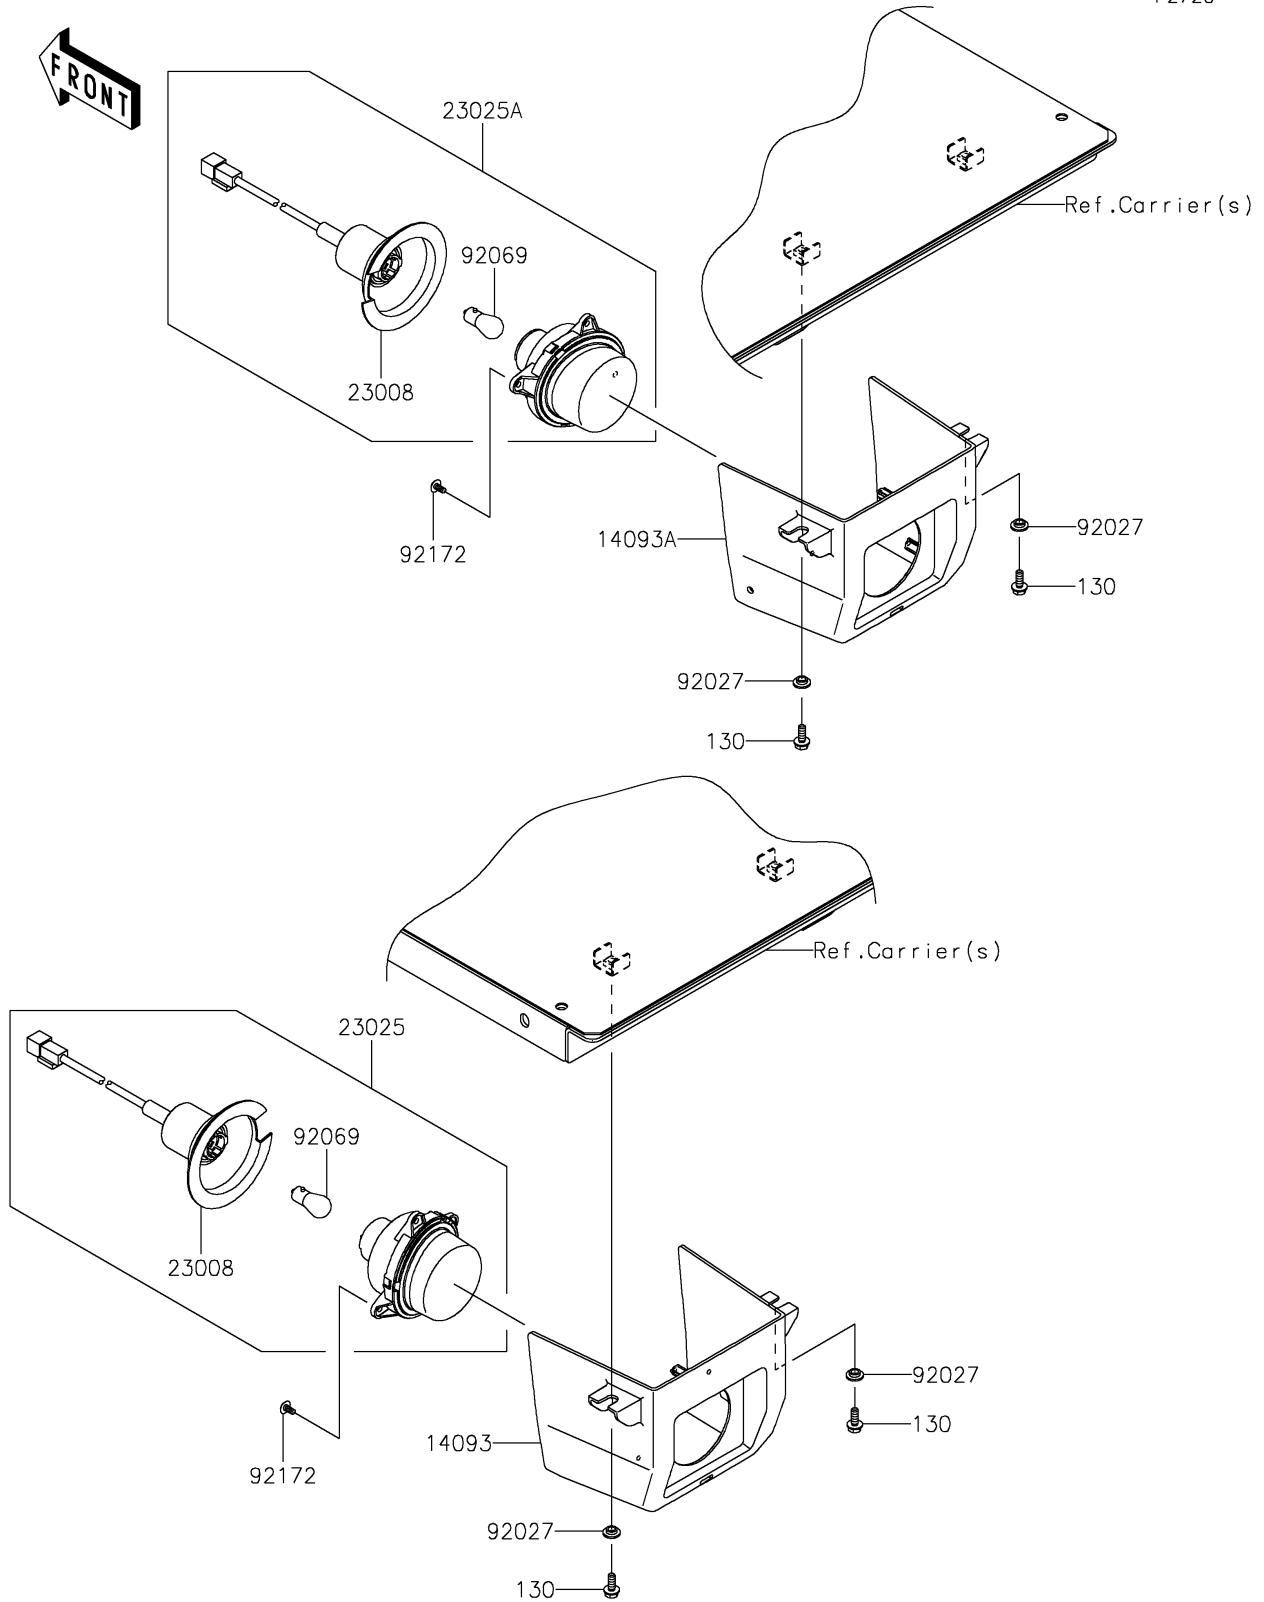

2018 MULE PRO-DX™ EPS DIESEL PARTS DIAGRAM

Taillight(s)

F2720

2018 MULE PRO-DX™ EPS DIESEL PARTS LIST

Taillight(s)

ITEM NAME	PART NUMBER	QUANTITY
BOLT-FLANGED,6X16 (Ref # 130)	130CA0616	4
COVER,TAIL LAMP,LH (Ref # 14093)	14093-0580	1
COVER,TAIL LAMP,RH (Ref # 14093A)	14093-0581	1
SOCKET-ASSY (Ref # 23008)	23008-0162	2
LAMP-TAIL,LH (Ref # 23025)	23025-0334	1
LAMP-TAIL,RH (Ref # 23025A)	23025-0341	1
COLLAR,L=4.6 (Ref # 92027)	92027-1168	4
BULB,12V 21/5W (Ref # 92069)	92069-0072	2
SCREW,TAPPING,5X10 (Ref # 92172)	92172-0262	6