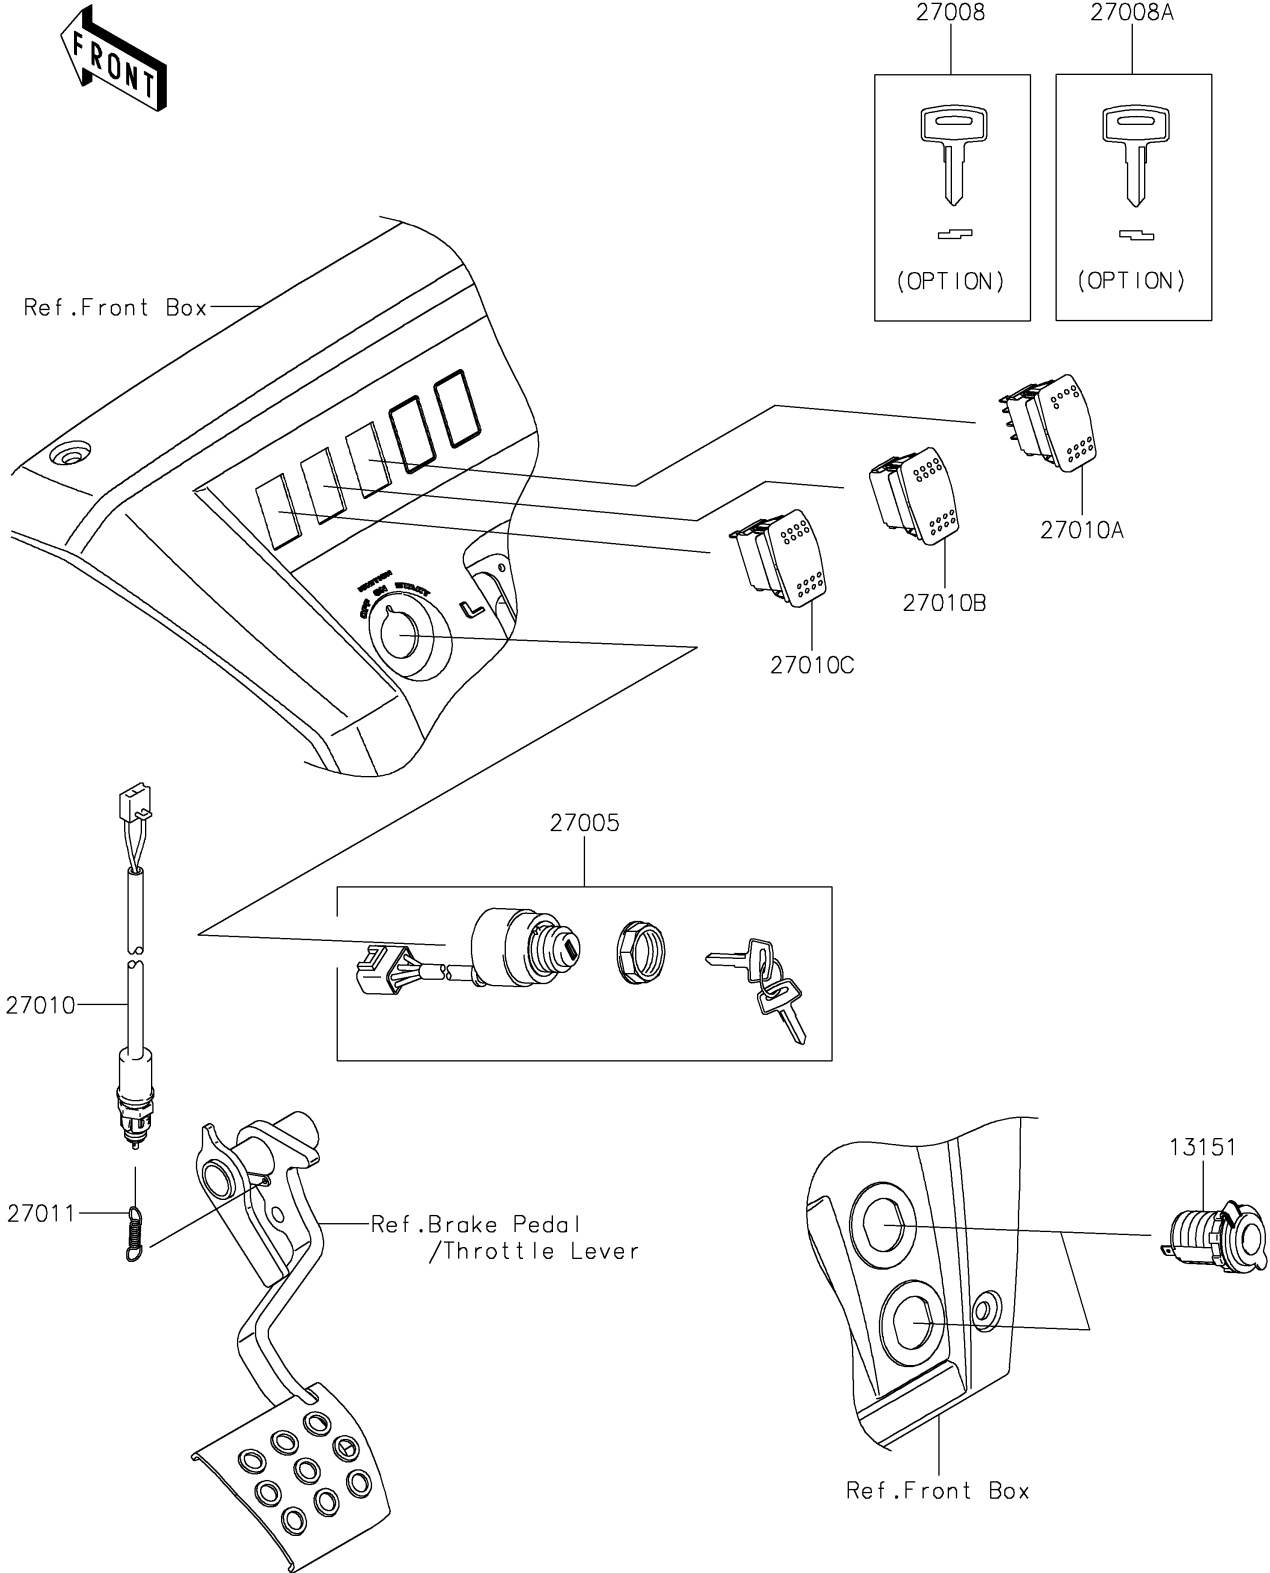

2018 MULE PRO-DX™ EPS DIESEL PARTS DIAGRAM

Ignition Switch

F2770

2018 MULE PRO-DX™ EPS DIESEL PARTS LIST

Ignition Switch

ITEM NAME	PART NUMBER	QUANTITY
SWITCH-COMP,OUTLET,12V (Ref # 13151)	13151-0556	2
SWITCH-ASSY-IGNITION (Ref # 27005)	27005-0643	1
KEY-LOCK,BLANK (Ref # 27008)	27008-1153	1
KEY-LOCK,BLANK (Ref # 27008A)	27008-1157	1
SWITCH,BRAKE (Ref # 27010)	27010-0724	1
SWITCH,HEAD LAMP (Ref # 27010A)	27010-0750	1
SWITCH,2WD/4WD (Ref # 27010B)	27010-0751	1
SWITCH,DIFF LOCK (Ref # 27010C)	27010-0810	1
SPRING,BRAKE LAMP SWITCH (Ref # 27011)	27011-006	1