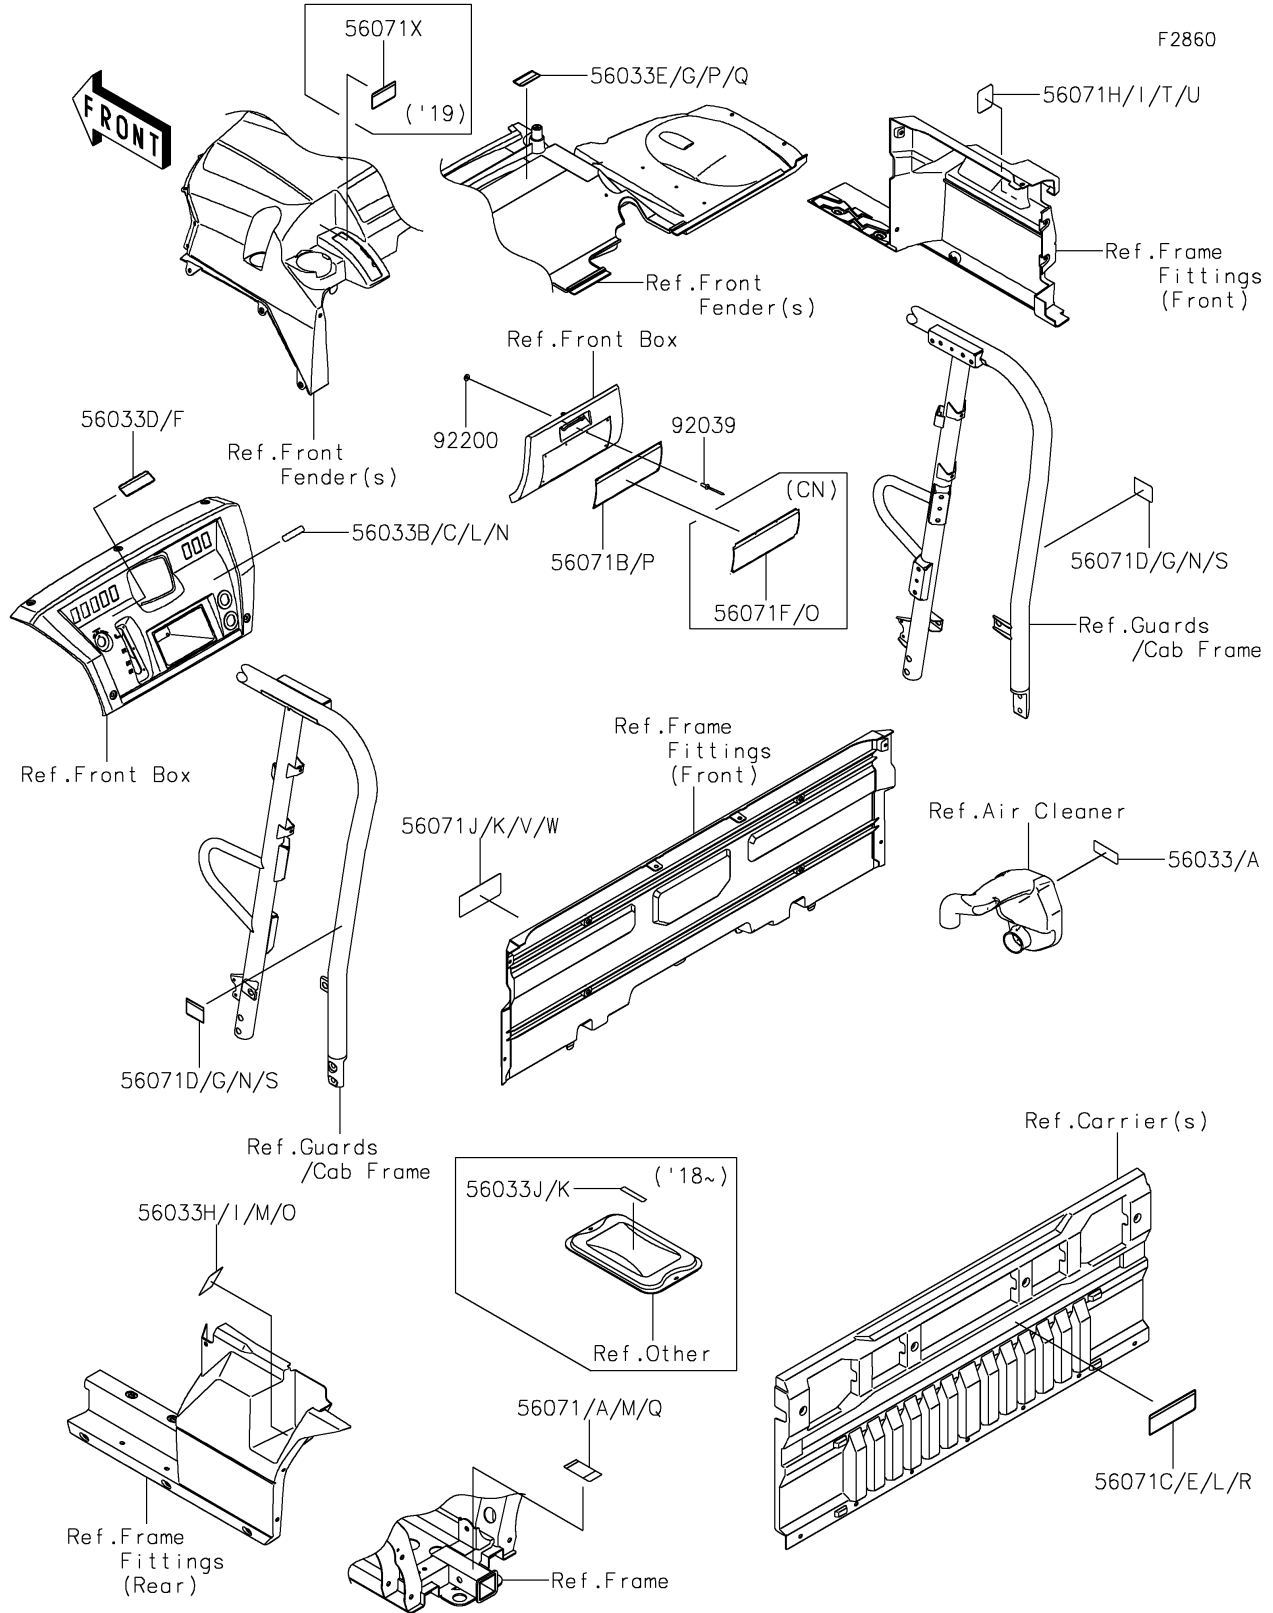

2018 MULE PRO-DX™ EPS DIESEL PARTS DIAGRAM

Labels

2018 MULE PRO-DX™ EPS DIESEL PARTS LIST

Labels

ITEM NAME	PART NUMBER	QUANTITY
LABEL-MANUAL,AIR CLEANER (Ref # 56033)	56033-0724	1
LABEL-MANUAL,AIR CLEANER (Ref # 56033A)	56033-0731	1
LABEL-MANUAL,SHIFT NOTICE (Ref # 56033D)	56033-0822	1
LABEL-MANUAL,SHIFT NOTICE (Ref # 56033F)	56033-0826	1
LABEL-MANUAL,STORAGE MAX LOAD (Ref # 56033J)	56033-0966	1
LABEL-MANUAL,STORAGE MAX LOAD (Ref # 56033K)	56033-0967	1
LABEL-MANUAL,DC OUTLET (Ref # 56033L)	56033-0993	1
LABEL-MANUAL,DRIVE BELT (Ref # 56033M)	56033-0996	1
LABEL-MANUAL,DC OUTLET (Ref # 56033N)	56033-0997	1
LABEL-MANUAL,DRIVE BELT (Ref # 56033O)	56033-1000	1
LABEL-MANUAL,FRONT HOOD (Ref # 56033P)	56033-1379	1
LABEL-MANUAL,FRONT HOOD (Ref # 56033Q)	56033-1380	1
LABEL-WARNING,CARGO CAPA. (Ref # 56071L)	56071-0700	1
LABEL-WARNING,TRAILER HITCH (Ref # 56071M)	56071-0701	1
LABEL-WARNING,BED OPERATION (Ref # 56071N)	56071-0704	2
LABEL-WARNING,GENERAL (Ref # 56071O)	56071-0705	1
LABEL-WARNING,GENERAL (Ref # 56071P)	56071-0710	1
LABEL-WARNING,TRAILER HITCH (Ref # 56071Q)	56071-0711	1
LABEL-WARNING,CARGO CAPA. (Ref # 56071R)	56071-0715	1
LABEL-WARNING,BED OPERATION (Ref # 56071S)	56071-0718	2
LABEL-WARNING,DIESEL (Ref # 56071T)	56071-0746	1
LABEL-WARNING,DIESEL (Ref # 56071U)	56071-0747	1
LABEL-WARNING,TIRE&LOAD (Ref # 56071V)	56071-0755	1
LABEL-WARNING,TIRE&LOAD (Ref # 56071W)	56071-0756	1
RIVET,3.2X8 (Ref # 92039)	92039-3763	6
WASHER,3.5X8X1 (Ref # 92200)	92200-1251	6