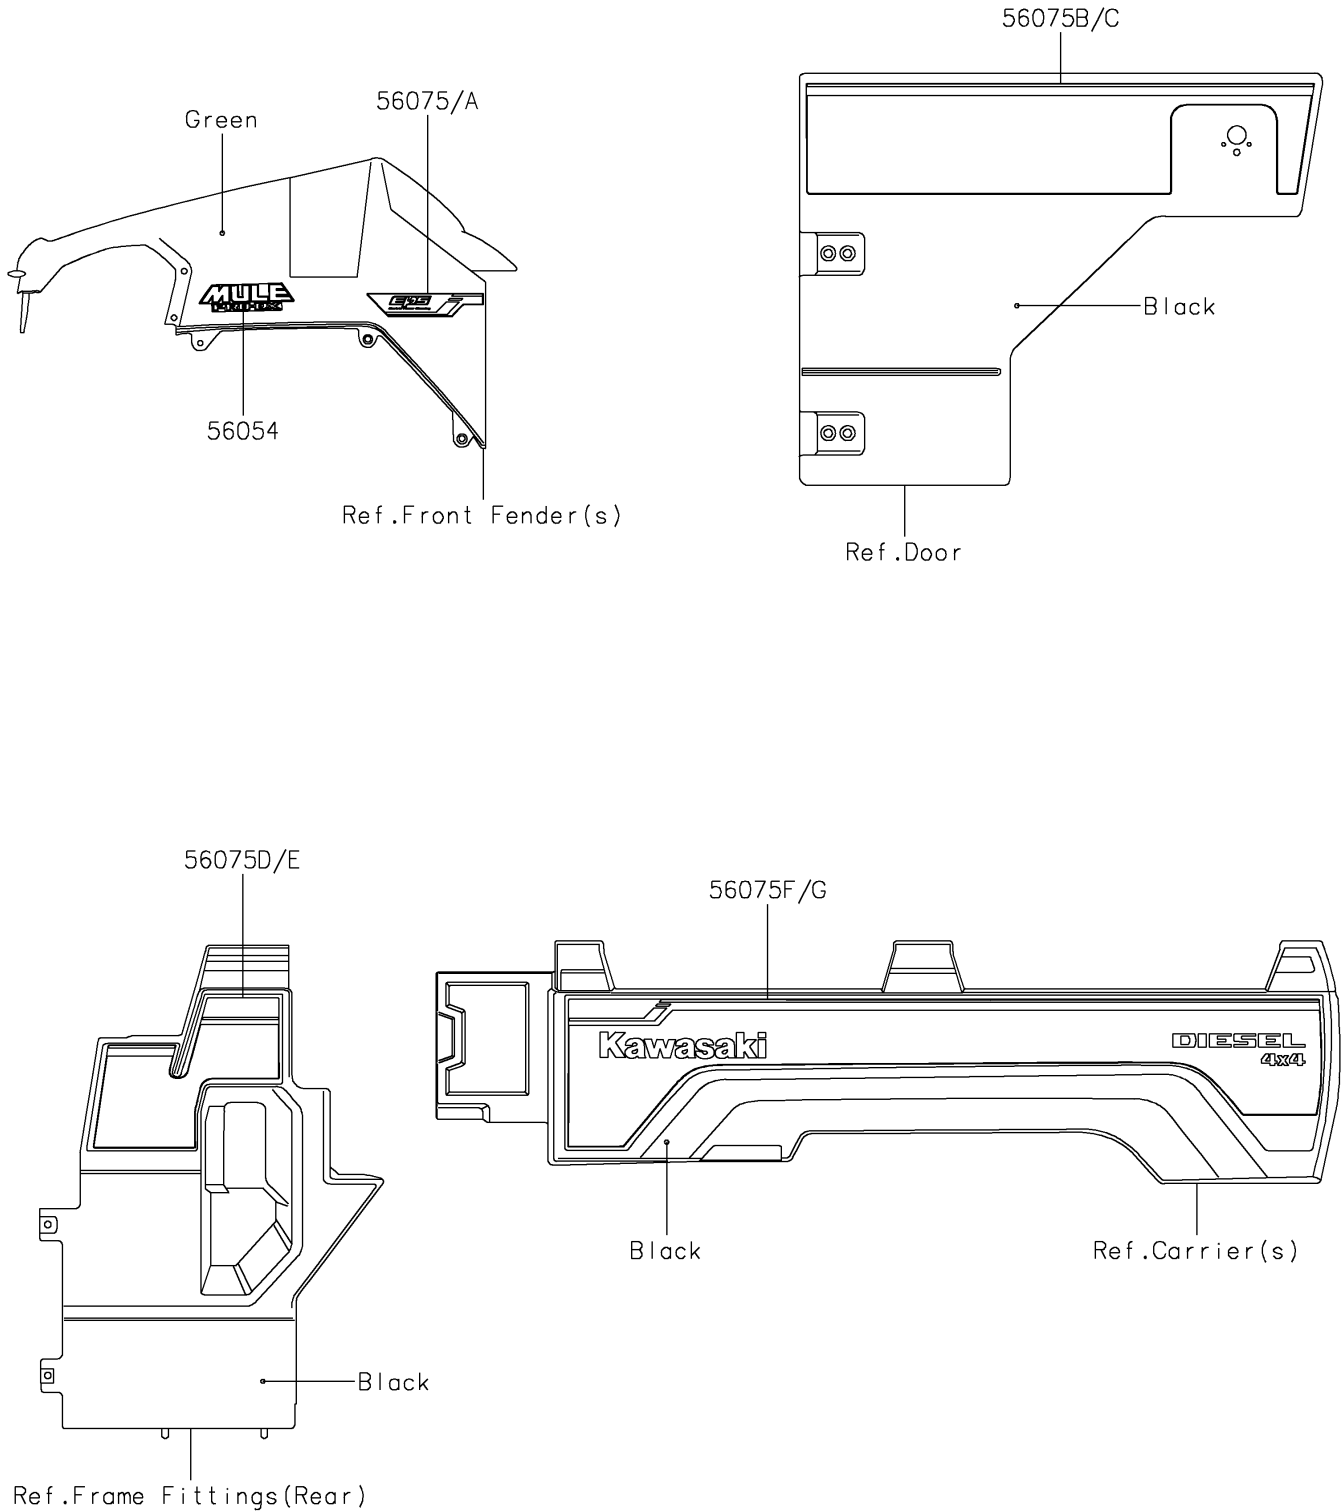

2017 MULE PRO-DX™ EPS DIESEL PARTS DIAGRAM

Decals(Green)(EHF-EKF)

F2861

2017 MULE PRO-DX™ EPS DIESEL PARTS LIST

Decals(Green)(EHF-EKF)

ITEM NAME	PART NUMBER	QUANTITY
MARK,FR FENDER,MULE PRO-DX (Ref # 56054)	56054-1963	2
PATTERN,FR FENDER,LH,EPS (Ref # 56075)	56075-0624	1
PATTERN,FR FENDER,RH,EPS (Ref # 56075A)	56075-0625	1
PATTERN,SIDE GUARD,LH,FR (Ref # 56075B)	56075-0626	1
PATTERN,SIDE GUARD,RH,FR (Ref # 56075C)	56075-0627	1
PATTERN,CARRIER,LH,FR (Ref # 56075D)	56075-0734	1
PATTERN,CARRIER,RH,FR (Ref # 56075E)	56075-0735	1
PATTERN,RR CARRIER,LH (Ref # 56075F)	56075-1383	1
PATTERN,RR CARRIER,RH (Ref # 56075G)	56075-1384	1